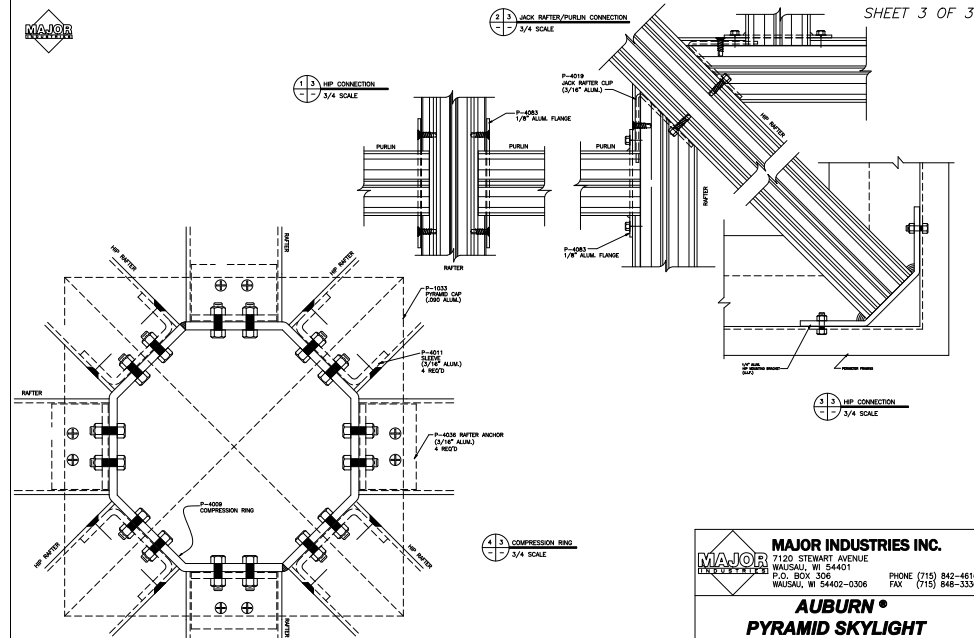

AUBURN®
PYRAMID SKYLIGHT

SHEET 2 OF 3

MAJOR INDUSTRIES INC.
7120 STEWART AVENUE
WAUSAU, WI 54401
P.O. BOX 306
WAUSAU, WI 54402-0306
PHONE (715) 842-4616
FAX (715) 848-3336

AUBURN®
PYRAMID SKYLIGHT

SHEET 3 OF 3