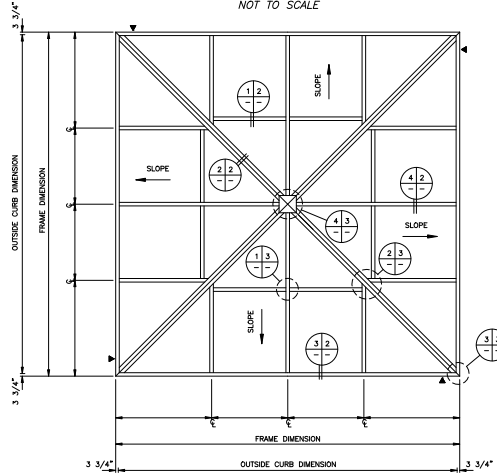

PLAN VIEW
NOT TO SCALE

SHEET 1 OF 3

⊕ INDICATES 1/4" EMISSION SEAL (1/4")

MAJOR INDUSTRIES INC.
7120 STEWART AVENUE
WAUSAU, WI 54401
P.O. BOX 306
WAUSAU, WI 54402-0306
PHONE (715) 842-4616
FAX (715) 848-3336