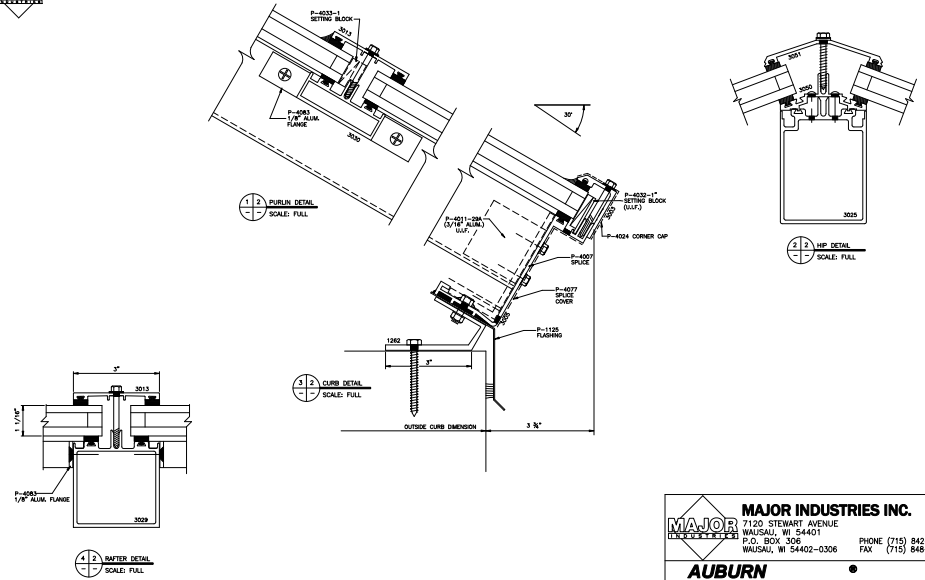

⊕ INDICATES 1/4" EMISSION SEAL (1/4")

MAJOR INDUSTRIES INC.
7120 STEWART AVENUE
WAUSAU, WI 54401
P.O. BOX 306
WAUSAU, WI 54402-0306
PHONE (715) 842-4616
FAX (715) 848-3336

AUBURN®
PYRAMID SKYLIGHT

SHEET 2 OF 3

MAJOR INDUSTRIES INC.
7120 STEWART AVENUE
WAUSAU, WI 54401
P.O. BOX 306
WAUSAU, WI 54402-0306
PHONE (715) 842-4616
FAX (715) 848-3336

AUBURN®
PYRAMID SKYLIGHT

SHEET 3 OF 3