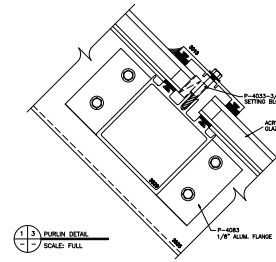

MAJOR INDUSTRIES INC.
7120 STEWART AVENUE
WAUSAU, WI 54401
P.O. BOX 306
WAUSAU, WI 54402-0306
PHONE (715) 842-4616
FAX (715) 848-3336

AUBURN®
1/4 ROUND SKYLIGHT