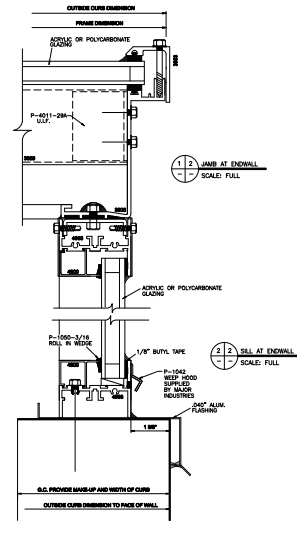

ENDWALLS (2)

PLAN VIEW
NOT TO SCALE

MAJOR INDUSTRIES INC.
 7120 STEWART AVENUE
 WAUSAU, WI 54401
 P.O. BOX 306
 WAUSAU, WI 54402-0306
 PHONE (715) 842-4616
 FAX (715) 848-3336

AUBURN®
1/4 ROUND SKYLIGHT

MAJOR INDUSTRIES INC.
 7120 STEWART AVENUE
 WAUSAU, WI 54401
 P.O. BOX 306
 WAUSAU, WI 54402-0306
 PHONE (715) 842-4616
 FAX (715) 848-3336