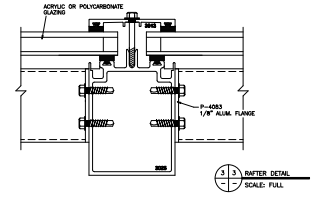

MAJOR INDUSTRIES INC.
7120 STEWART AVENUE
WAUSAU, WI 54401
P.O. BOX 306
WAUSAU, WI 54402-0306
PHONE (715) 842-4616
FAX (715) 848-3336

AUBURN®
1/4 ROUND SKYLIGHT