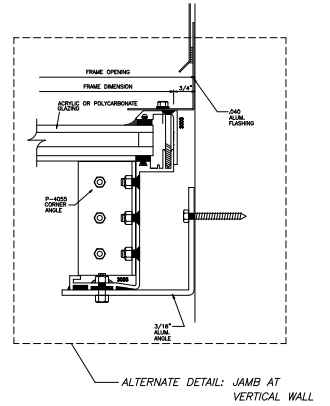

ENDWALLS (2)

PLAN VIEW
NOT TO SCALE

MAJOR INDUSTRIES INC.
 7120 STEWART AVENUE
 WAUSAU, WI 54401
 P.O. BOX 306
 WAUSAU, WI 54402-0306
 PHONE (715) 842-4616
 FAX (715) 848-3336

AUBURN®
1/4 ROUND SKYLIGHT

MAJOR INDUSTRIES INC.
 7120 STEWART AVENUE
 WAUSAU, WI 54401
 P.O. BOX 306
 WAUSAU, WI 54402-0306
 PHONE (715) 842-4616
 FAX (715) 848-3336