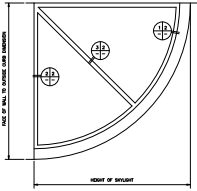

ENDWALLS (2)

PLAN VIEW
NOT TO SCALE

MAJOR INDUSTRIES INC.
 7120 STEWART AVENUE
 WAUSAU, WI 54401
 P.O. BOX 306
 WAUSAU, WI 54402-0306
 PHONE (715) 842-4616
 FAX (715) 848-3336

AUBURN®
1/4 ROUND SKYLIGHT

MAJOR INDUSTRIES INC.
 7120 STEWART AVENUE
 WAUSAU, WI 54401
 P.O. BOX 306
 WAUSAU, WI 54402-0306
 PHONE (715) 842-4616
 FAX (715) 848-3336