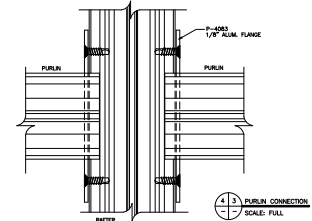

MAJOR INDUSTRIES INC.
7120 STEWART AVENUE
WAUSAU, WI 54401
P.O. BOX 306
WAUSAU, WI 54402-0306
PHONE (715) 842-4616
FAX (715) 848-3336

AUBURN®
1/4 ROUND SKYLIGHT