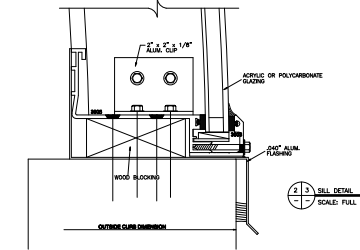

MAJOR INDUSTRIES INC.
7120 STEWART AVENUE
WAUSAU, WI 54401
P.O. BOX 306
WAUSAU, WI 54402-0306
PHONE (715) 842-4616
FAX (715) 848-3336

AUBURN®
1/4 ROUND SKYLIGHT