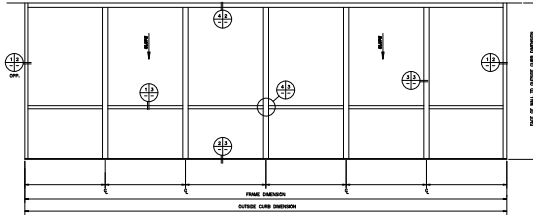

ENDWALLS (2)

PLAN VIEW
NOT TO SCALE

MAJOR INDUSTRIES INC.
 7120 STEWART AVENUE
 WAUSAU, WI 54401
 P.O. BOX 306
 WAUSAU, WI 54402-0306
 PHONE (715) 842-4616
 FAX (715) 848-3336

AUBURN®
1/4 ROUND SKYLIGHT

MAJOR INDUSTRIES INC.
 7120 STEWART AVENUE
 WAUSAU, WI 54401
 P.O. BOX 306
 WAUSAU, WI 54402-0306
 PHONE (715) 842-4616
 FAX (715) 848-3336