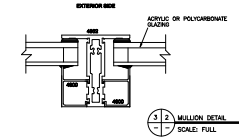

ENDWALLS (2)

PLAN VIEW
NOT TO SCALE

MAJOR INDUSTRIES INC.
 7120 STEWART AVENUE
 WAUSAU, WI 54401
 P.O. BOX 306
 WAUSAU, WI 54402-0306
 PHONE (715) 842-4616
 FAX (715) 848-3336

AUBURN®
1/4 ROUND SKYLIGHT

MAJOR INDUSTRIES INC.
 7120 STEWART AVENUE
 WAUSAU, WI 54401
 P.O. BOX 306
 WAUSAU, WI 54402-0306
 PHONE (715) 842-4616
 FAX (715) 848-3336