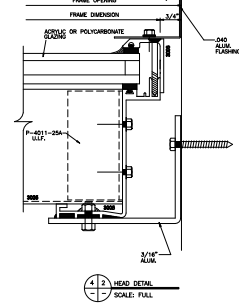

ENDWALLS (2)

PLAN VIEW
NOT TO SCALE

MAJOR INDUSTRIES INC.
 7120 STEWART AVENUE
 WAUSAU, WI 54401
 P.O. BOX 306
 WAUSAU, WI 54402-0306
 PHONE (715) 842-4616
 FAX (715) 848-3336

AUBURN®
1/4 ROUND SKYLIGHT

MAJOR INDUSTRIES INC.
 7120 STEWART AVENUE
 WAUSAU, WI 54401
 P.O. BOX 306
 WAUSAU, WI 54402-0306
 PHONE (715) 842-4616
 FAX (715) 848-3336