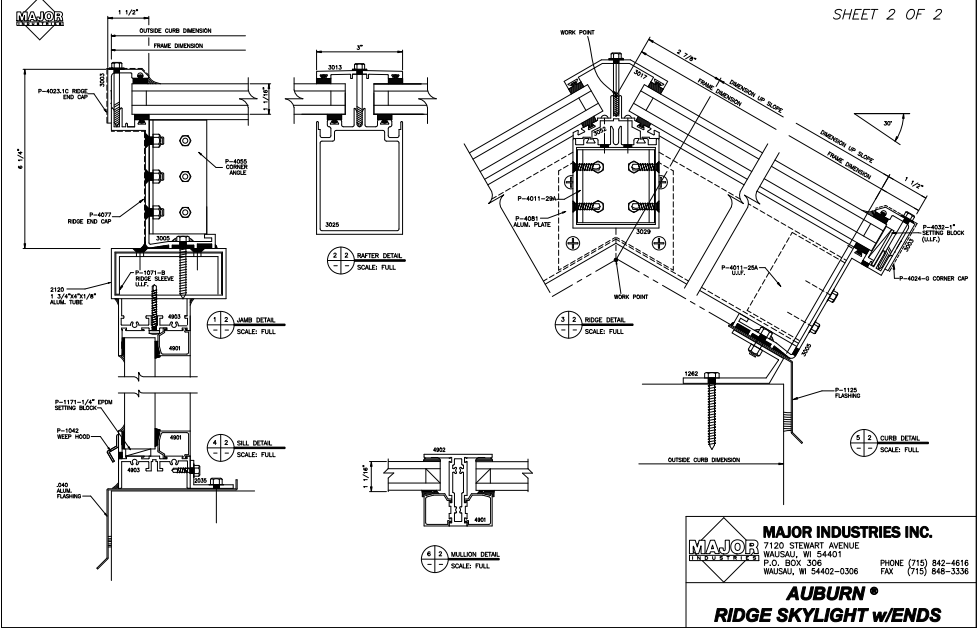

MAJOR INDUSTRIES INC.
7120 STEWART AVENUE
WAUSAU, WI 54401
P.O. BOX 3005
WAUSAU, WI 54402-0306
PHONE (715) 842-8818
FAX (715) 848-3336

AUBURN®
RIDGE SKYLIGHT w/ENDS

SHEET 2 OF 2