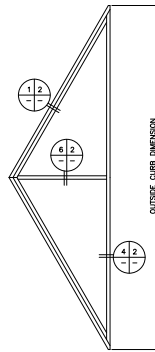

SHEET 1 OF 2

PLAN VIEW
NOT TO SCALE

ENDWALLS (2)

MAJOR INDUSTRIES INC.
7120 STEWART AVENUE
WAUSAU, WI 54401
P.O. BOX 3005
WAUSAU, WI 54402-0306
PHONE (715) 842-8818
FAX (715) 848-3336

AUBURN®
RIDGE SKYLIGHT w/ENDS