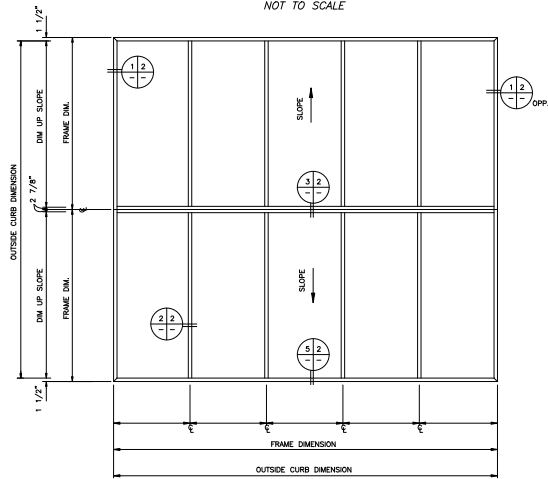

SHEET 1 OF 2

PLAN VIEW
NOT TO SCALE

ENDWALLS (2)

MAJOR INDUSTRIES INC.
7120 STEWART AVENUE
WAUSAU, WI 54401
P.O. BOX 3005
WAUSAU, WI 54402-0306
PHONE (715) 842-8818
FAX (715) 848-3336

AUBURN®
RIDGE SKYLIGHT w/ENDS