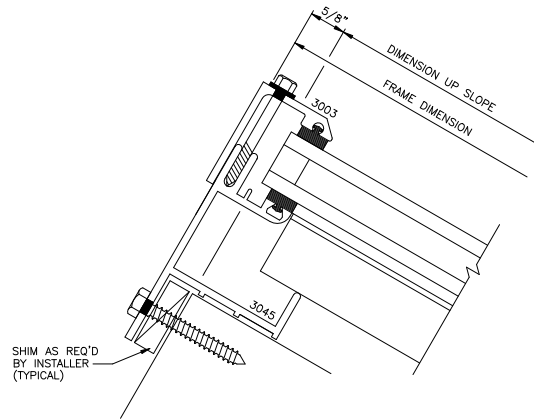

PLAN VIEW

NOT TO SCALE

1 1 HEAD DETAIL
SCALE: FULL

2 1 SILL DETAIL
SCALE: FULL

3 1 JAMB DETAIL
SCALE: FULL

4 1 RAFTER DETAIL
SCALE: FULL

MAJOR INDUSTRIES INC.

7120 STEWART AVENUE
WAUSAU, WI 54401
P.O. BOX 306
WAUSAU, WI 54402-0306