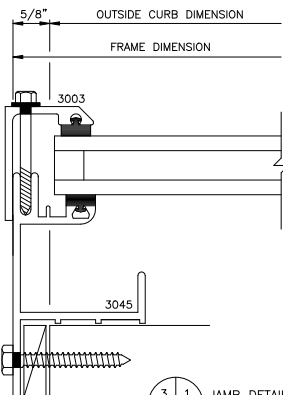

PLAN VIEW

NOT TO SCALE

1 1 HEAD DETAIL
SCALE: FULL

2 1 SILL DETAIL
SCALE: FULL

3 1 JAMB DETAIL
SCALE: FULL

4 1 RAFTER DETAIL
SCALE: FULL

MAJOR INDUSTRIES INC.

7120 STEWART AVENUE
WAUSAU, WI 54401
P.O. BOX 306
WAUSAU, WI 54402-0306