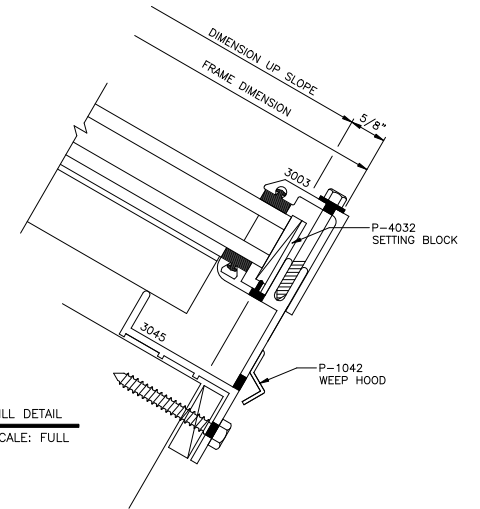

PLAN VIEW

NOT TO SCALE

1 1 HEAD DETAIL
SCALE: FULL

2 1 SILL DETAIL
SCALE: FULL

3 1 JAMB DETAIL
SCALE: FULL

4 1 RAFTER DETAIL
SCALE: FULL

MAJOR INDUSTRIES INC.

7120 STEWART AVENUE
WAUSAU, WI 54401
P.O. BOX 306
WAUSAU, WI 54402-0306