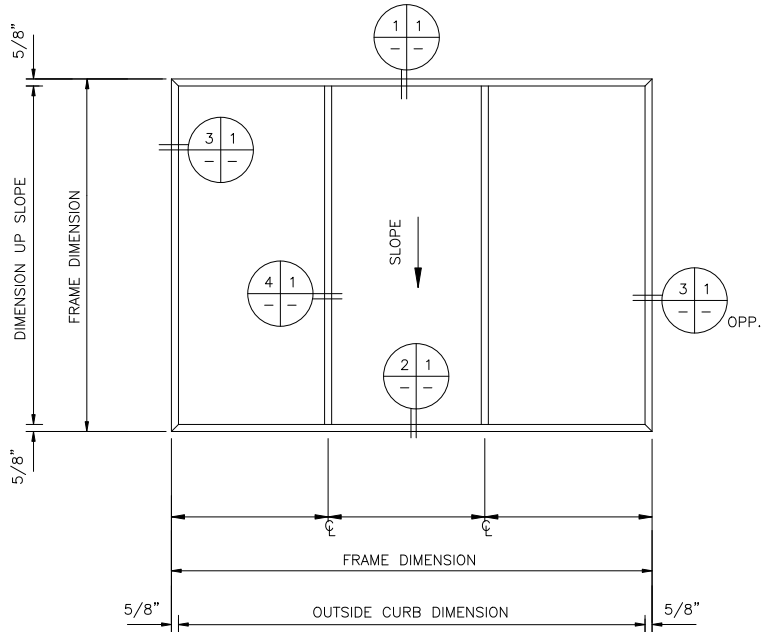

PLAN VIEW

NOT TO SCALE

1 1 HEAD DETAIL
SCALE: FULL

2 1 SILL DETAIL
SCALE: FULL

3 1 JAMB DETAIL
SCALE: FULL

4 1 RAFTER DETAIL
SCALE: FULL

MAJOR INDUSTRIES INC.

7120 STEWART AVENUE
WAUSAU, WI 54401
P.O. BOX 306
WAUSAU, WI 54402-0306