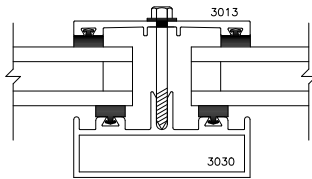

PLAN VIEW

NOT TO SCALE

1 1 HEAD DETAIL
SCALE: FULL

2 1 SILL DETAIL
SCALE: FULL

3 1 JAMB DETAIL
SCALE: FULL

4 1 RAFTER DETAIL
SCALE: FULL

MAJOR INDUSTRIES INC.

7120 STEWART AVENUE
WAUSAU, WI 54401
P.O. BOX 306
WAUSAU, WI 54402-0306