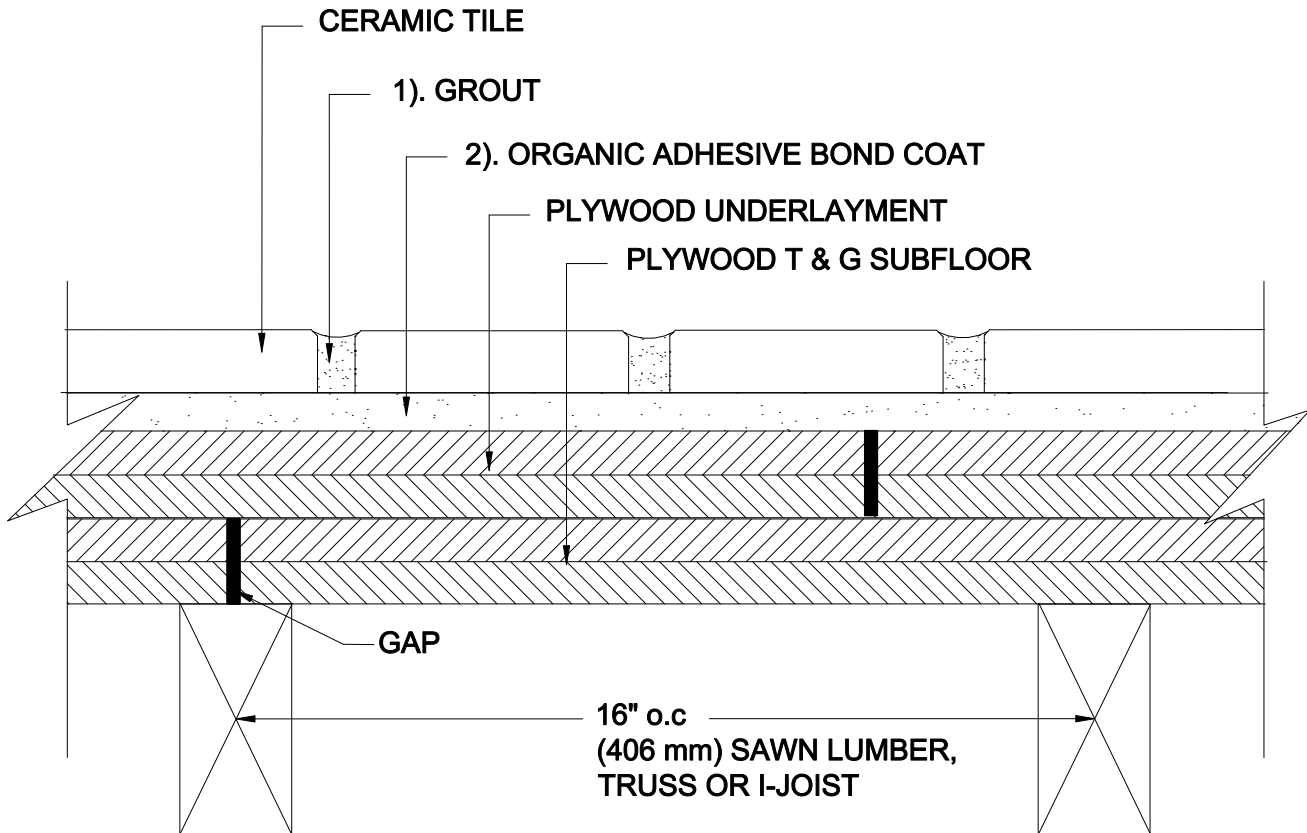

# INTERIOR FLOORS OVER WOOD

Joist 16" (406 mm) o.c. / Plywood Subfloor  
 Plywood Underlayment  
 Organic Adhesive  
 Ceramic Tile

MAPEI: MF142  
 TCNA: F142-16  
 TTMAC: N/A  
 Version 2016