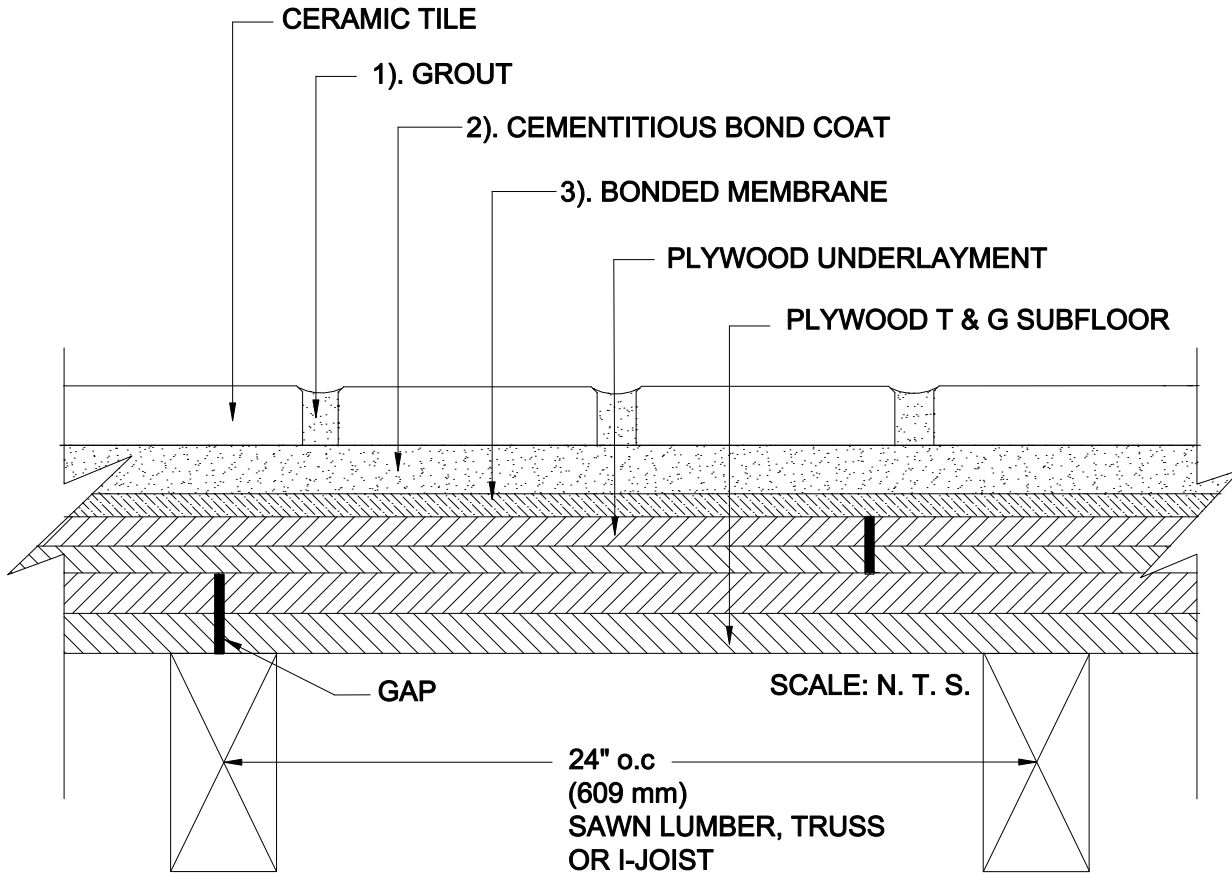

INTERIOR FLOORS OVER WOOD

Joists 24" (609 mm) o.c. / Plywood Subfloor
 Plywood Underlayment
 Ceramic Tile

MAPEI: MF152
 TCNA: F152-16
 TTMAC: N/A
 Version: 2016

MAPEI Products Assembly

1. Grout Options:

A. Ultracolor [®] Plus	ISO 13007 CG2WAF
B. Keracolor [™] U	ISO 13007 CG2WA
C. Kerapoxy [®] , Kerapoxy CQ	ISO 13007 RG
D. MAPEI Flexcolor [™] CQ	