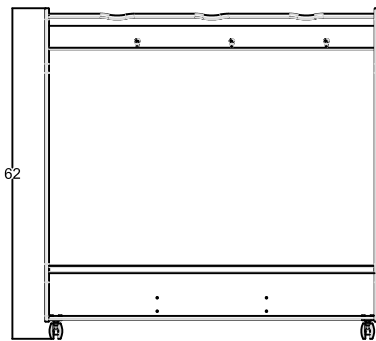

STANDARD PLAN VIEW
MOBILE INSTRUMENT RACKS

STANDARD ELEVATION VIEW
MOBILE INSTRUMENT RACKS