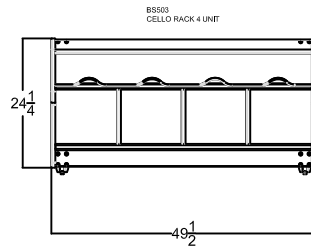

STANDARD PLAN VIEW
MOBILE INSTRUMENT RACKS

STANDARD ELEVATION VIEW
MOBILE INSTRUMENT RACKS