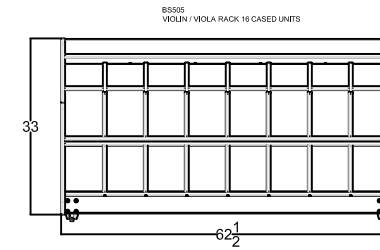

STANDARD PLAN VIEW
MOBILE INSTRUMENT RACKS

STANDARD ELEVATION VIEW
MOBILE INSTRUMENT RACKS