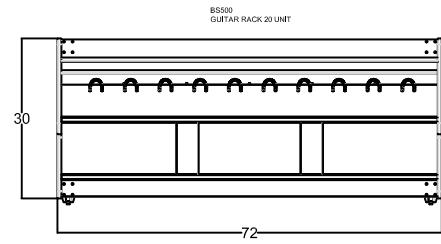

STANDARD PLAN VIEW
MOBILE INSTRUMENT RACKS

STANDARD ELEVATION VIEW
MOBILE INSTRUMENT RACKS