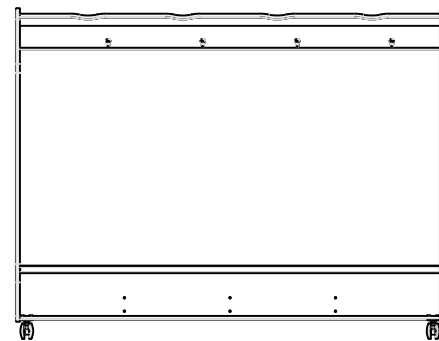

STANDARD PLAN VIEW
MOBILE INSTRUMENT RACKS

STANDARD ELEVATION VIEW
MOBILE INSTRUMENT RACKS