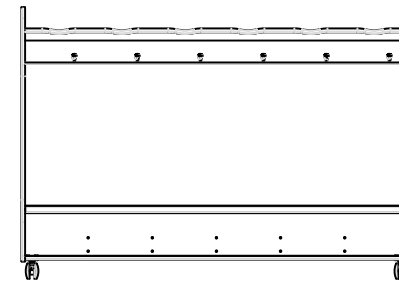

STANDARD PLAN VIEW
MOBILE INSTRUMENT RACKS

STANDARD ELEVATION VIEW
MOBILE INSTRUMENT RACKS