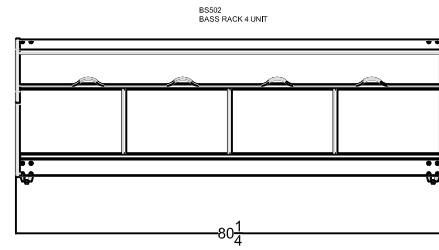

STANDARD PLAN VIEW
MOBILE INSTRUMENT RACKS

STANDARD ELEVATION VIEW
MOBILE INSTRUMENT RACKS