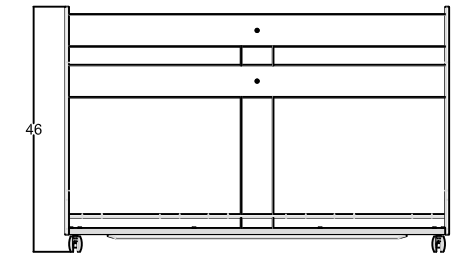

STANDARD PLAN VIEW
MOBILE INSTRUMENT RACKS

STANDARD ELEVATION VIEW
MOBILE INSTRUMENT RACKS