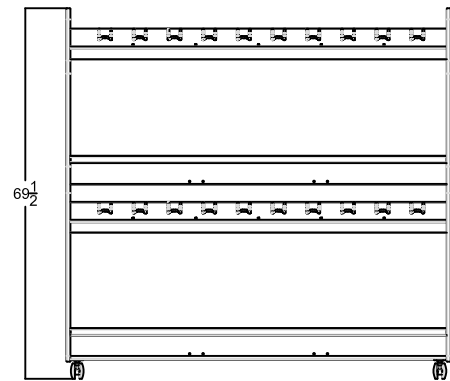

STANDARD PLAN VIEW
MOBILE INSTRUMENT RACKS

STANDARD ELEVATION VIEW
MOBILE INSTRUMENT RACKS