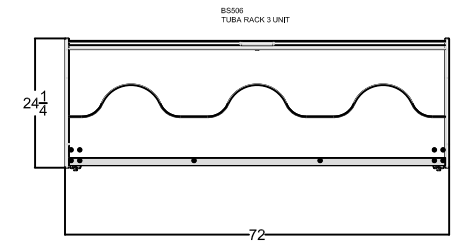

STANDARD PLAN VIEW
MOBILE INSTRUMENT RACKS

STANDARD ELEVATION VIEW
MOBILE INSTRUMENT RACKS