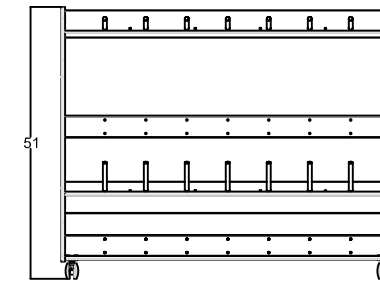

STANDARD PLAN VIEW
MOBILE INSTRUMENT RACKS

STANDARD ELEVATION VIEW
MOBILE INSTRUMENT RACKS