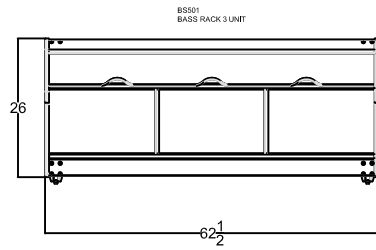

STANDARD PLAN VIEW
MOBILE INSTRUMENT RACKS

STANDARD ELEVATION VIEW
MOBILE INSTRUMENT RACKS