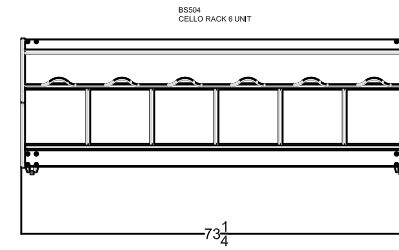

STANDARD PLAN VIEW
MOBILE INSTRUMENT RACKS

STANDARD ELEVATION VIEW
MOBILE INSTRUMENT RACKS