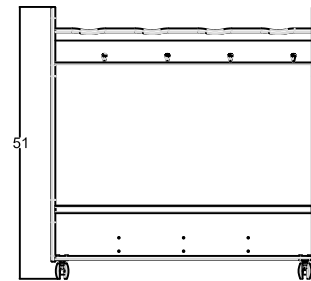

STANDARD PLAN VIEW
MOBILE INSTRUMENT RACKS

STANDARD ELEVATION VIEW
MOBILE INSTRUMENT RACKS