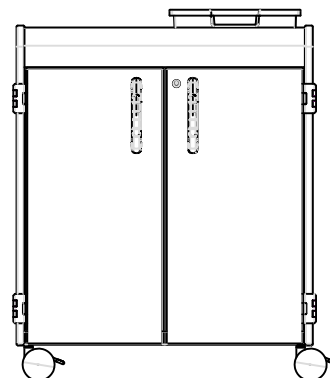

STANDARD ELEVATION VIEW MAKER SPACE CARTS