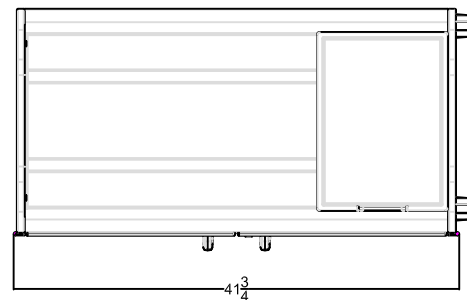

39-11009-0-xx = NO DOORS  
39-11009-4-xx = DOORS  
Riser Top for 3D printer and laptop  
(4) 3" Trays and (1) 6" Tray  
(8) 3D Filament Spool Hangers

39-11005-4-xxM = DOORS  
Dry Erase Riser Top & Power Mod 3AC/2USB  
(7) 3" Trays, (1) 6" Tray, (1) 9" Tray,  
(1) File Frame Insert, & (2) Adj. Shelves

39-11002-0-xxM = NO DOORS  
39-11002-4-xxM = DOORS  
(12) Trays with both models

39-11003-0-xxM = NO DOORS  
39-11003-4-xxM = DOORS  
(18) Trays with both models

39-11004-0-xxM = NO DOORS  
39-11004-4-xxM = DOORS  
(24) Trays with both models

39-11011-4-xx = DOOR  
6" opening for waste disposal  
Hand wipe dispenser & shelf storage  
Max trash can height 20"

39-11010-4-xxM = DOORS  
Dry Erase Riser Top & Power Mod 3AC/2USB  
(6) Adjustable Shelves Only