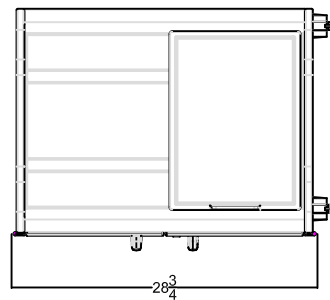

## STANDARD PLAN VIEW MAKER SPACE CARTS

Optional accessories available @ [www.marcogroupinc.com](http://www.marcogroupinc.com)

39-11008-0-xxM = NO DOOR  
39-11008-4-xxM = DOOR  
Dry Erase Riser Top  
(4) 3" Trays and (2) 6" Trays

39-11009-0-xx = NO DOORS  
39-11009-4-xx = DOORS  
Riser Top for 3D printer and laptop  
(4) 3" Trays and (1) 6" Tray  
(8) 3D Filament Spool Hangers

39-11005-4-xxM = DOORS  
Dry Erase Riser Top & Power Mod 3AC/2USB  
(7) 3" Trays, (1) 6" Tray, (1) 9" Tray,  
(1) File Frame Insert, & (2) Adj. Shelves

39-11002-0-xxM = NO DOORS  
39-11002-4-xxM = DOORS  
(12) Trays with both models

39-11003-0-xxM = NO DOORS  
39-11003-4-xxM = DOORS  
(18) Trays with both models

39-11004-0-xxM = NO DOORS  
39-11004-4-xxM = DOORS  
(24) Trays with both models

39-11011-4-xx = DOOR  
6" opening for waste disposal  
Hand wipe dispenser & shelf storage  
Max trash can height 20"

39-11010-4-xxM = DOORS  
Dry Erase Riser Top & Power Mod 3AC/2USB  
(6) Adjustable Shelves Only