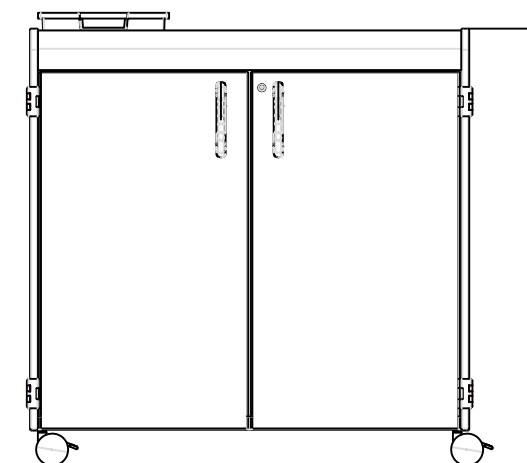

STANDARD ELEVATION VIEW MAKER SPACE CARTS