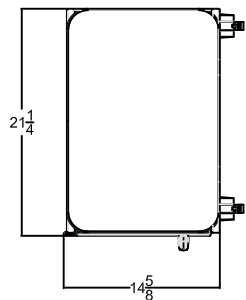

## STANDARD PLAN VIEW MAKER SPACE CARTS

Optional accessories available @ [www.marcogroupinc.com](http://www.marcogroupinc.com)

39-11008-0-xxM = NO DOOR  
39-11008-4-xxM = DOOR  
Dry Erase Riser Top  
(4) 3" Trays and (2) 6" Trays

39-11009-0-xx = NO DOORS  
39-11009-4-xx = DOORS  
Riser Top for 3D printer and laptop  
(4) 3" Trays and (1) 6" Tray  
(8) 3D Filament Spool Hangers

39-11005-4-xxM = DOORS  
Dry Erase Riser Top & Power Mod 3AC/2USB  
(7) 3" Trays, (1) 6" Tray, (1) 9" Tray,  
(1) File Frame Insert, & (2) Adj. Shelves

39-11011-4-xx = DOOR  
6" opening for waste disposal  
Hand wipe dispenser & shelf storage  
Max trash can height 20"

39-11010-4-xxM = DOORS  
Dry Erase Riser Top & Power Mod 3AC/2USB  
(6) Adjustable Shelves Only