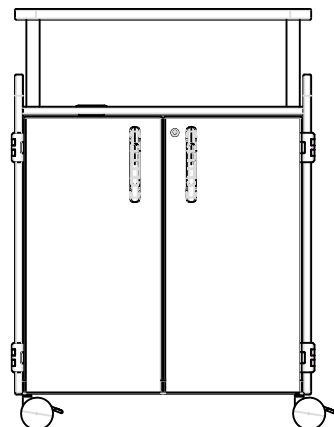

STANDARD ELEVATION VIEW MAKER SPACE CARTS