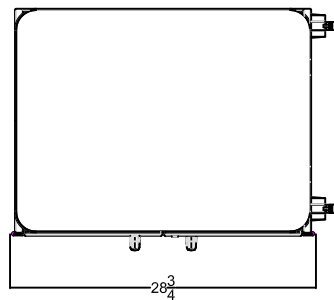

## STANDARD PLAN VIEW MAKER SPACE CARTS

Optional accessories available @ [www.marcogroupinc.com](http://www.marcogroupinc.com)

39-11008-0-xxM = NO DOOR  
39-11008-4-xxM = DOOR  
Dry Erase Riser Top  
(4) 3" Trays and (2) 6" Trays

39-11009-0-xx = NO DOORS  
39-11009-4-xx = DOORS  
Riser Top for 3D printer and laptop  
(4) 3" Trays and (1) 6" Tray  
(8) 3D Filament Spool Hangers

39-11005-4-xxM = DOORS  
Dry Erase Riser Top & Power Mod 3AC/2USB  
(7) 3" Trays, (1) 6" Tray, (1) 9" Tray,  
(1) File Frame Insert, & (2) Adj. Shelves

39-11011-4-xx = DOOR  
6" opening for waste disposal  
Hand wipe dispenser & shelf storage  
Max trash can height 20"

39-11010-4-xxM = DOORS  
Dry Erase Riser Top & Power Mod 3AC/2USB  
(6) Adjustable Shelves Only