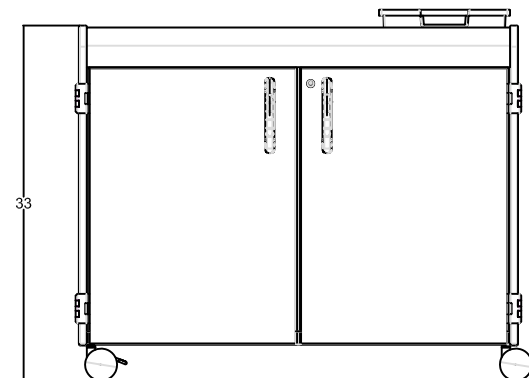

STANDARD ELEVATION VIEW MAKER SPACE CARTS