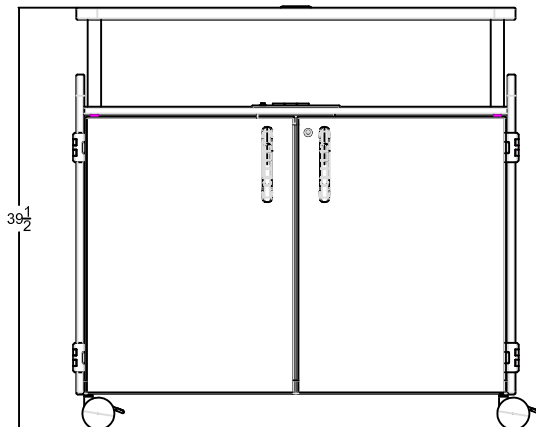

STANDARD ELEVATION VIEW MAKER SPACE CARTS