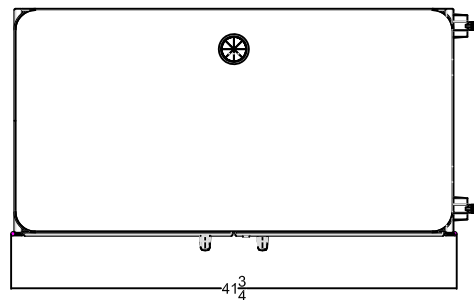

## STANDARD PLAN VIEW MAKER SPACE CARTS

Optional accessories available @ [www.marcogroupinc.com](http://www.marcogroupinc.com)

39-11008-0-xxM = NO DOOR  
39-11008-4-xxM = DOOR  
Dry Erase Riser Top  
(4) 3" Trays and (2) 6" Trays

39-11009-0-xx = NO DOORS  
39-11009-4-xx = DOORS  
Riser Top for 3D printer and laptop  
(4) 3" Trays and (1) 6" Tray  
(8) 3D Filament Spool Hangers

39-11005-4-xxM = DOORS  
Dry Erase Riser Top & Power Mod 3AC/2USB  
(7) 3" Trays, (1) 6" Tray, (1) 9" Tray,  
(1) File Frame Insert, & (2) Adj. Shelves

39-11002-0-xxM = NO DOORS  
39-11002-4-xxM = DOORS  
(12) Trays with both models

39-11003-0-xxM = NO DOORS  
39-11003-4-xxM = DOORS  
(18) Trays with both models

39-11004-0-xxM = NO DOORS  
39-11004-4-xxM = DOORS  
(24) Trays with both models

39-11011-4-xx = DOOR  
6" opening for waste disposal  
Hand wipe dispenser & shelf storage  
Max trash can height 20"

39-11010-4-xxM = DOORS  
Dry Erase Riser Top & Power Mod 3AC/2USB  
(6) Adjustable Shelves Only