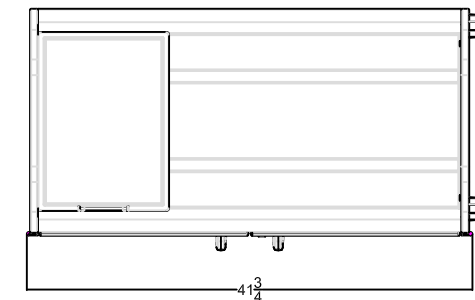

39-11009-0-xx = NO DOORS  
39-11009-4-xx = DOORS  
Riser Top for 3D printer and laptop  
(4) 3" Trays and (1) 6" Tray  
(8) 3D Filament Spool Hangers

39-11005-4-xxM = DOORS  
Dry Erase Riser Top & Power Mod 3AC/2USB  
(7) 3" Trays, (1) 6" Tray, (1) 9" Tray,  
(1) File Frame Insert, & (2) Adj. Shelves

39-11002-0-xxM = NO DOORS  
39-11002-4-xxM = DOORS  
(12) Trays with both models

39-11003-0-xxM = NO DOORS  
39-11003-4-xxM = DOORS  
(18) Trays with both models

39-11004-0-xxM = NO DOORS  
39-11004-4-xxM = DOORS  
(24) Trays with both models

39-11011-4-xx = DOOR  
6" opening for waste disposal  
Hand wipe dispenser & shelf storage  
Max trash can height 20"

39-11010-4-xxM = DOORS  
Dry Erase Riser Top & Power Mod 3AC/2USB  
(6) Adjustable Shelves Only