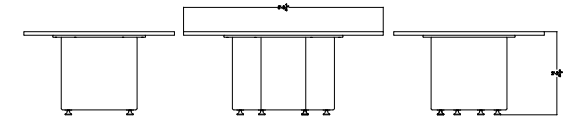

**STANDARD PLAN VIEW
SONIK SOFT SEATING**