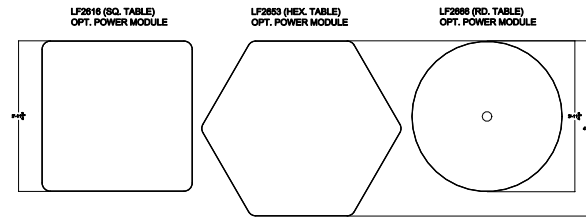

**STANDARD PLAN VIEW
SONIK SOFT SEATING**