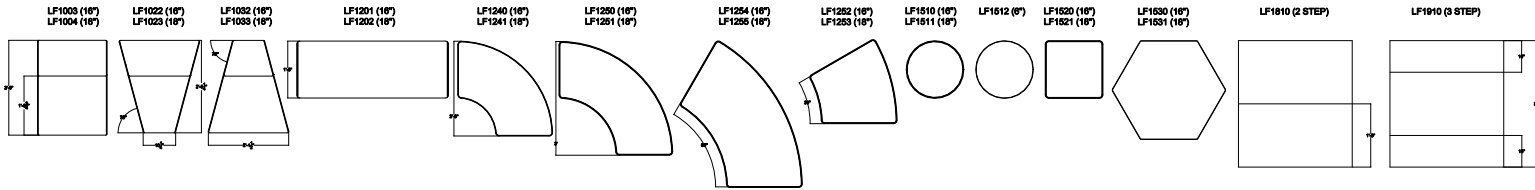

**STANDARD PLAN VIEW
SONIK SOFT SEATING**