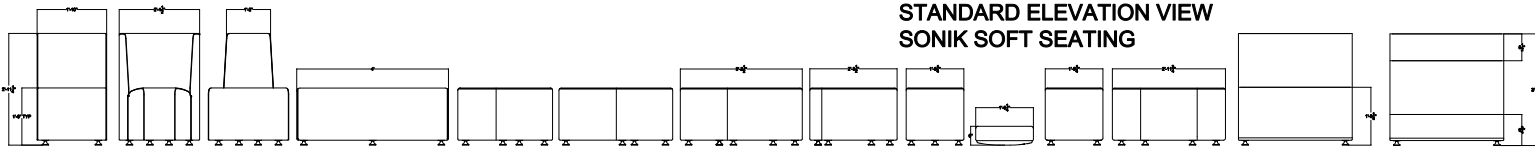

**STANDARD PLAN VIEW
SONIK SOFT SEATING**