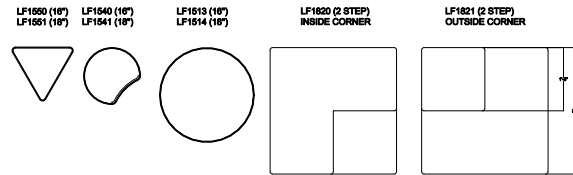

**STANDARD ELEVATION VIEW
SONIK SOFT SEATING**

**STANDARD PLAN VIEW
SONIK SOFT SEATING**