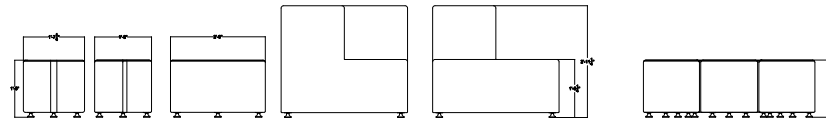

**STANDARD ELEVATION VIEW
SONIK SOFT SEATING**