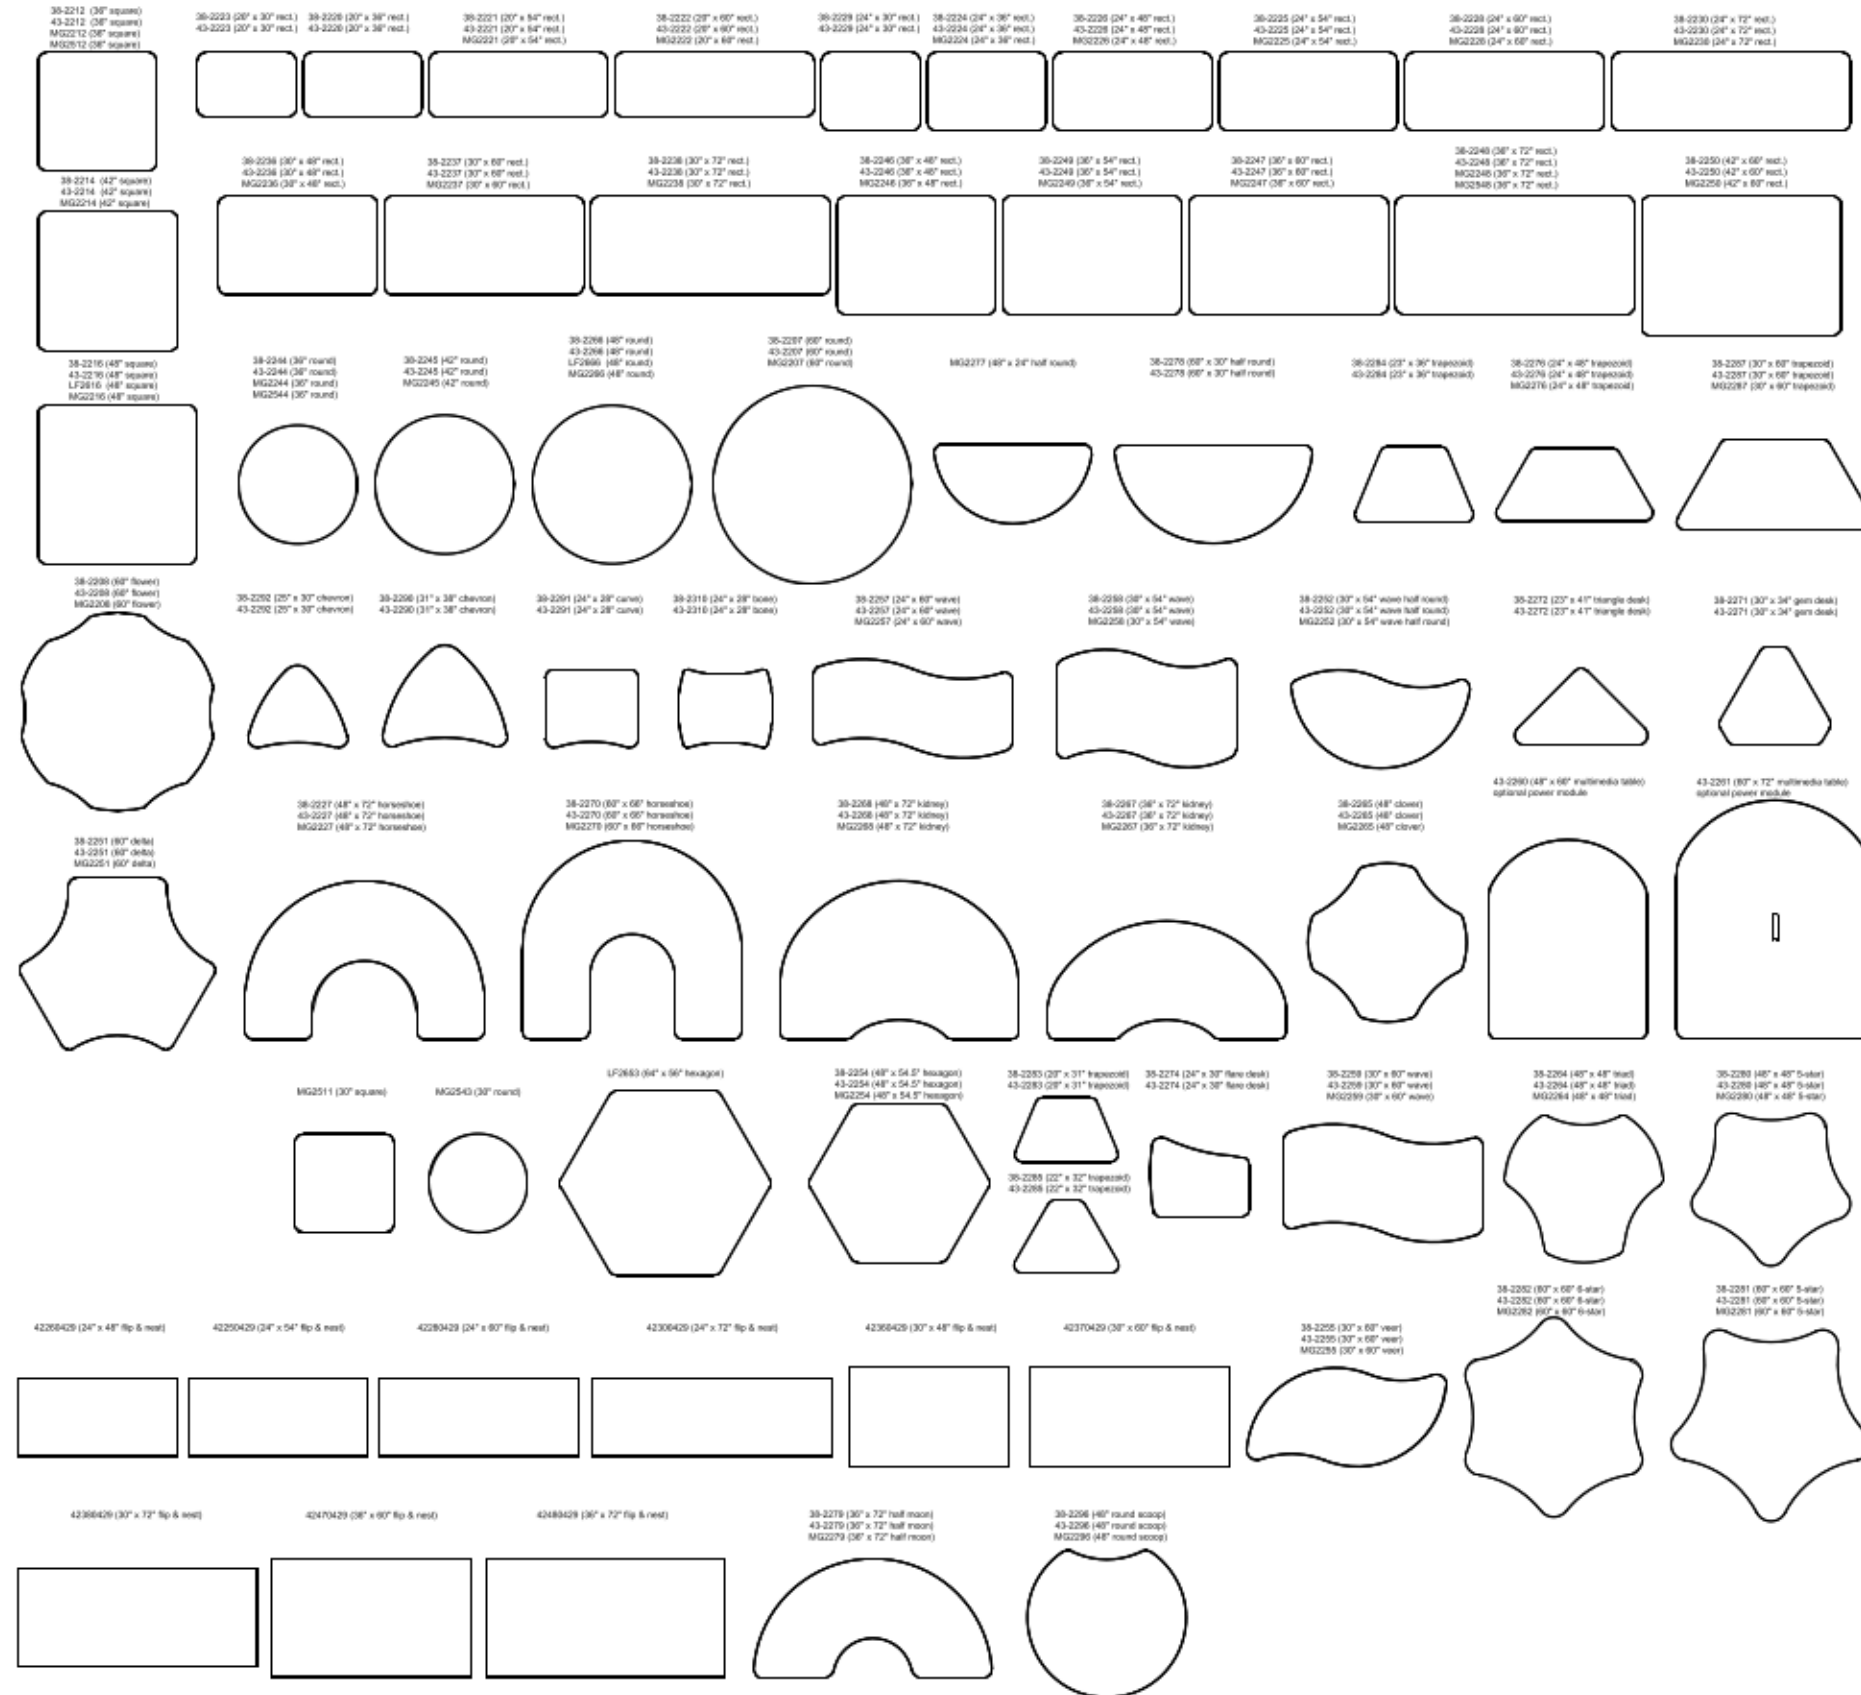

STANDARD PLAN VIEW - DESK AND TABLETOP SHAPES

Legend: