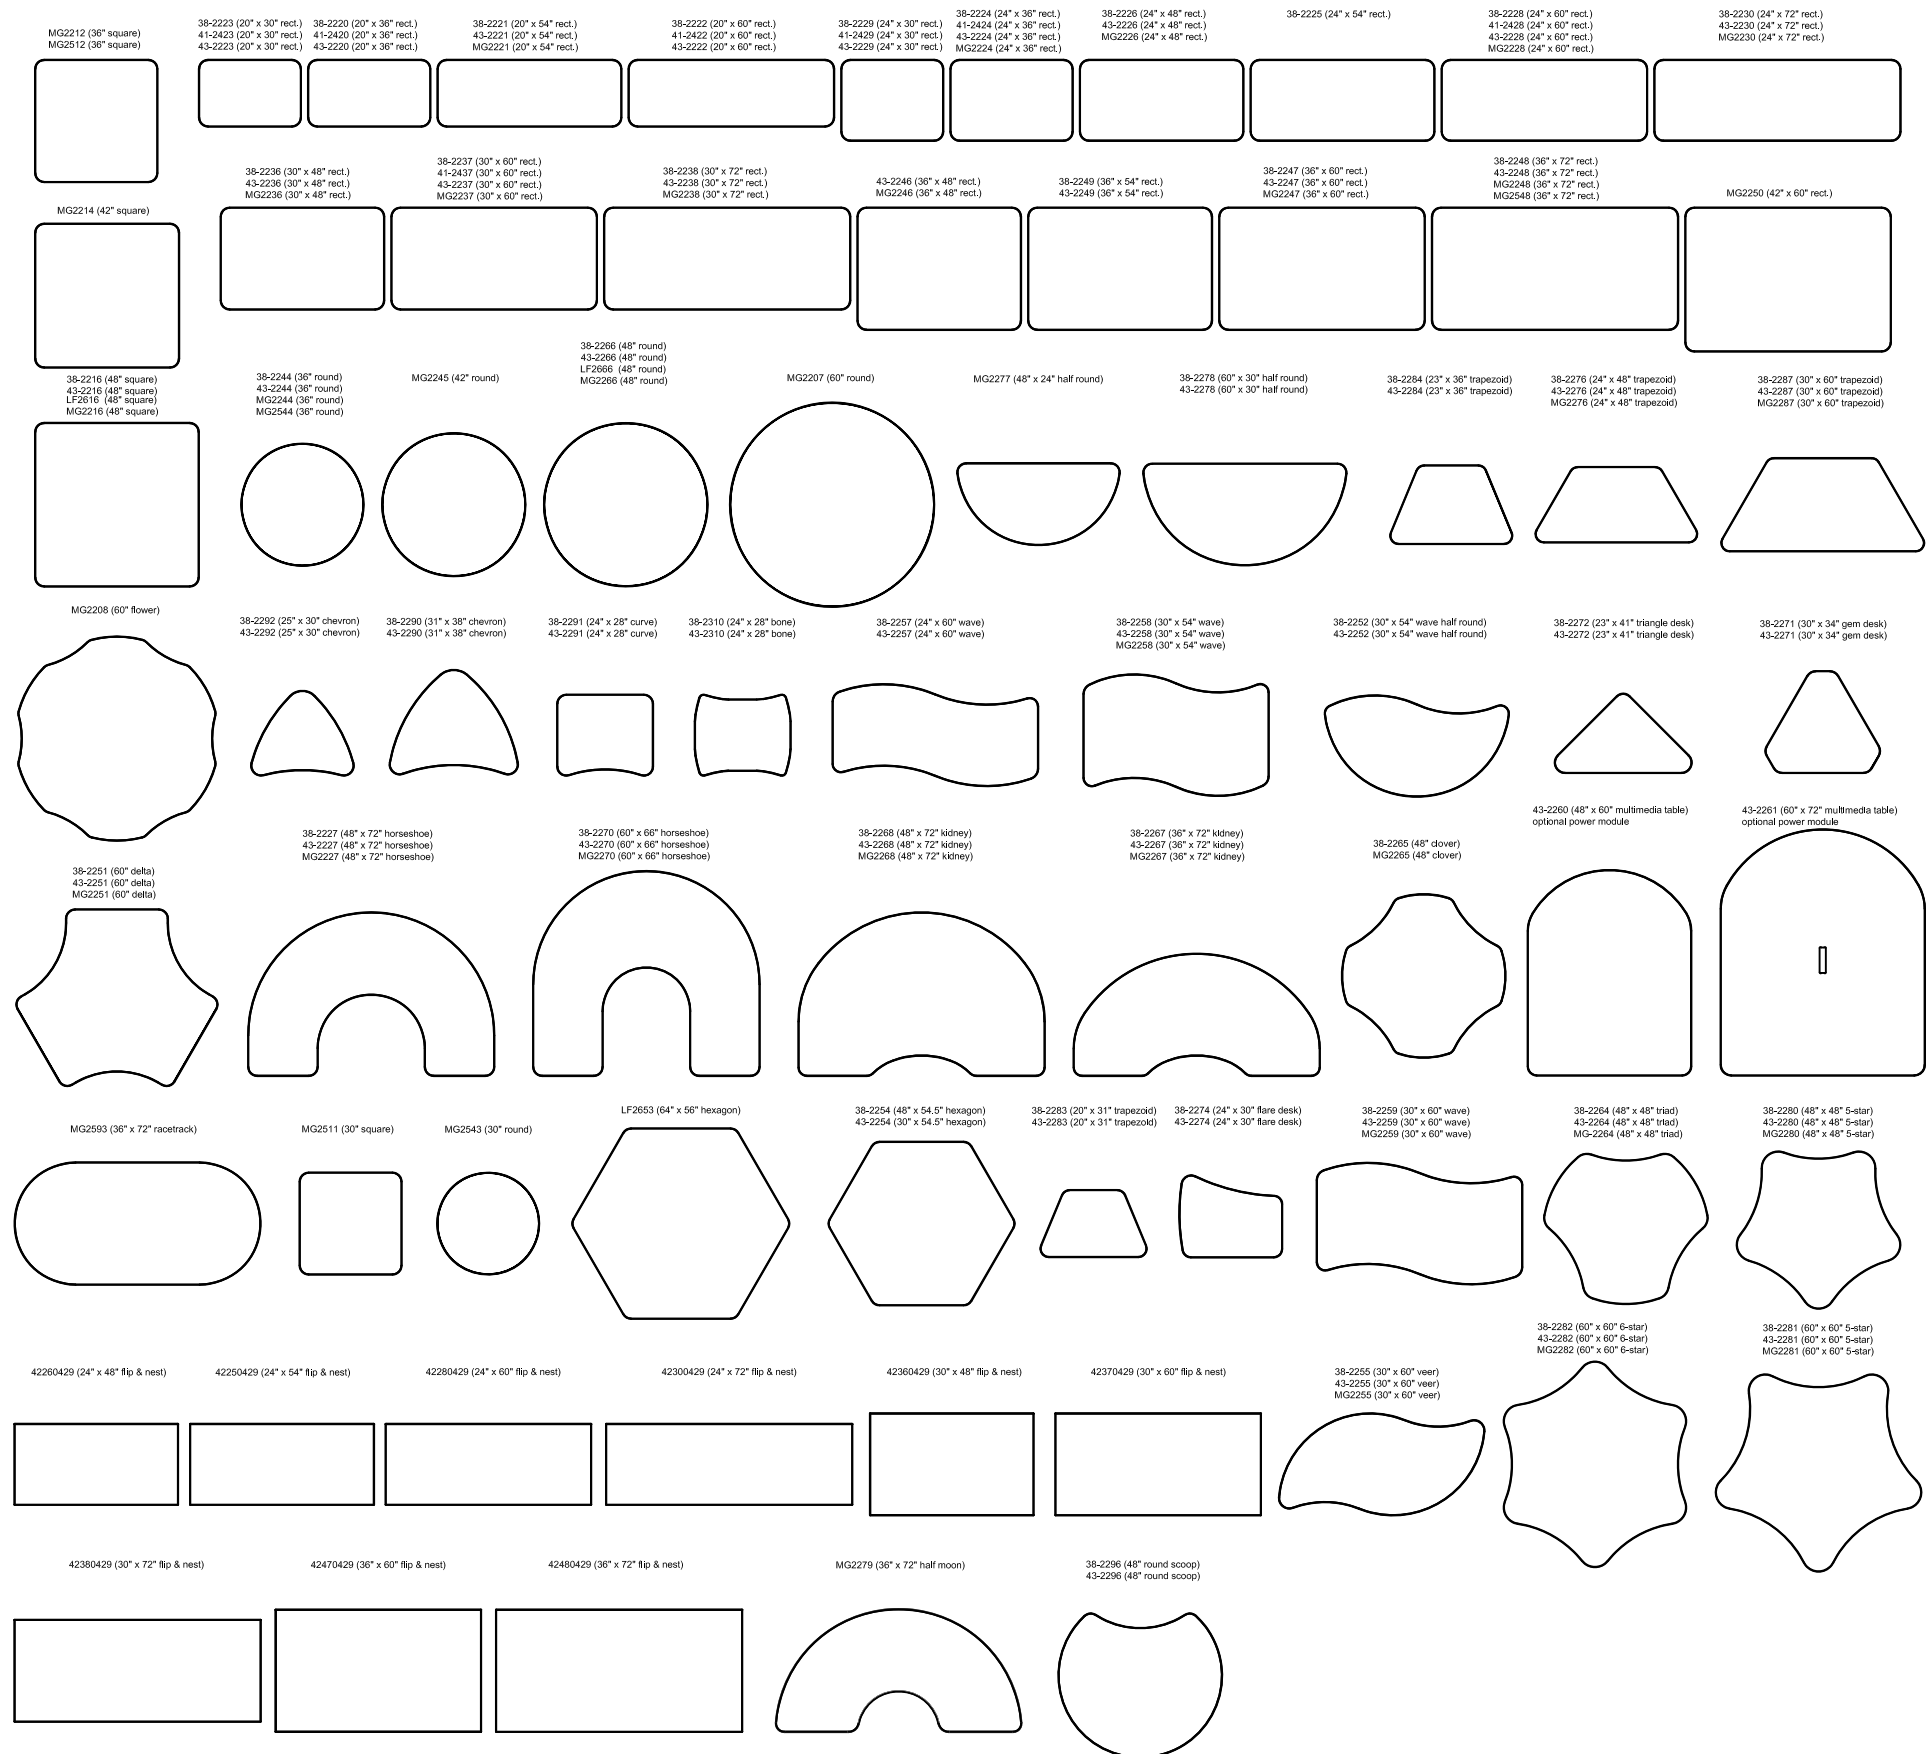

STANDARD PLAN VIEW - DESK AND TABLETOP SHAPES

Legend:

More details @ www.marcoergonomic.com

99-ED112 4-21-2020