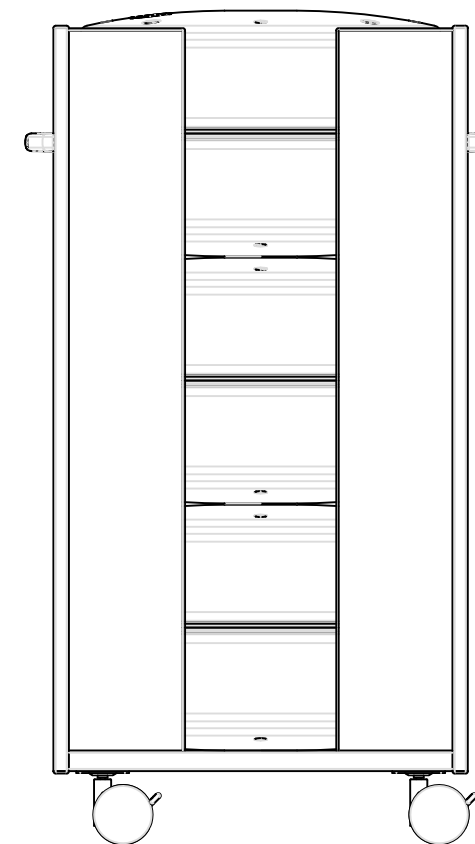

STANDARD PLAN VIEW CUSHION CADDY

L002-24
Holds 12 Sonik Floor Rockers

L003-24
Holds 6 Sonik Floor Rockers

STANDARD ELEVATION VIEW CUSHION CADDY