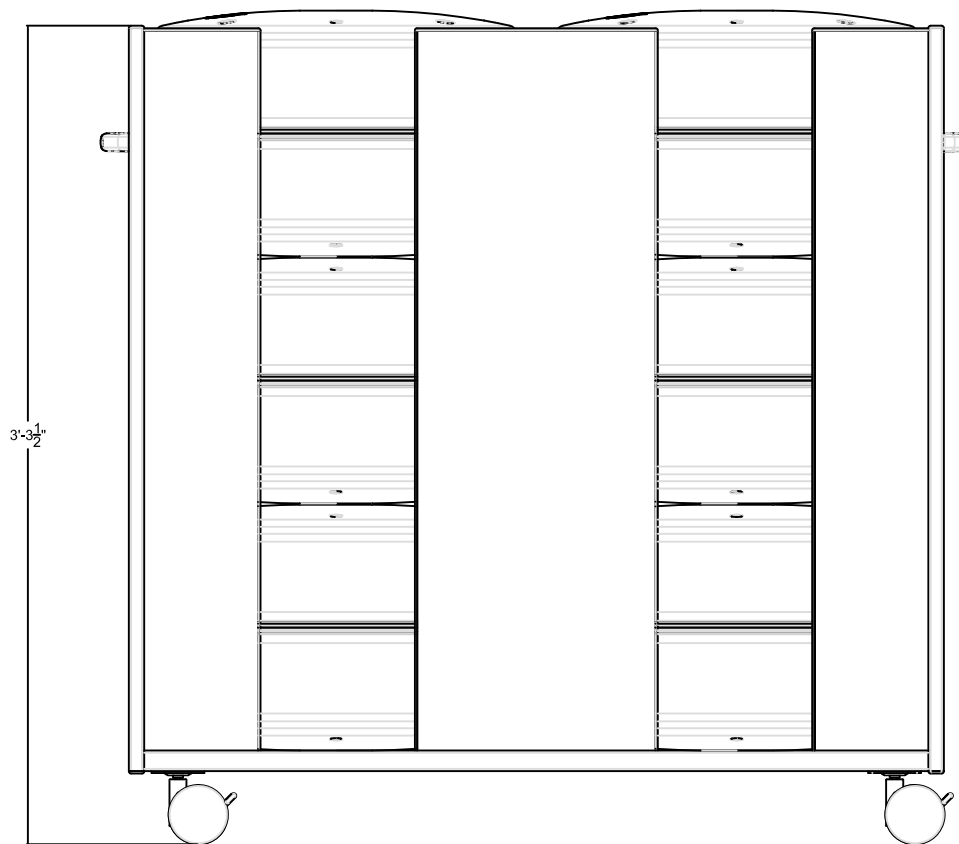

STANDARD PLAN VIEW CUSHION CADDY

L002-24
Holds 12 Sonik Floor Rockers

L003-24
Holds 6 Sonik Floor Rockers

STANDARD ELEVATION VIEW CUSHION CADDY