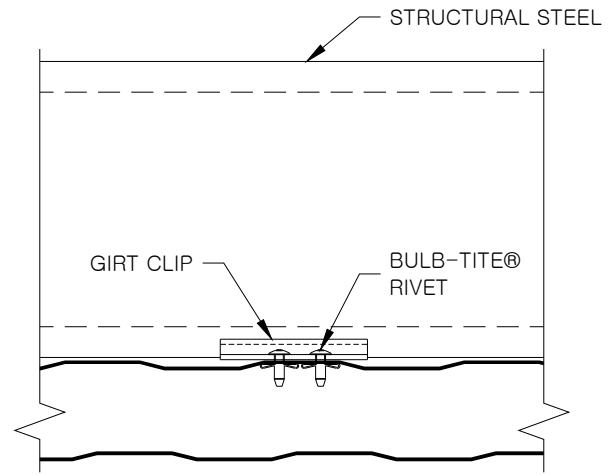

* INSTALL THROUGH GIRT CLIPS INTO MESA WHERE THE SKIN MAKES CONTACT WITH THE STEEL

COMMERCIAL &
INDUSTRIAL

ATTACHMENT - BACK FASTENED
W/ GIRT CLIPS

CI-CF-FSTN-01C

DATE: Nov. 9, 2016

© 2016 Metl-Scan, a NCI Building Systems company. All rights reserved.