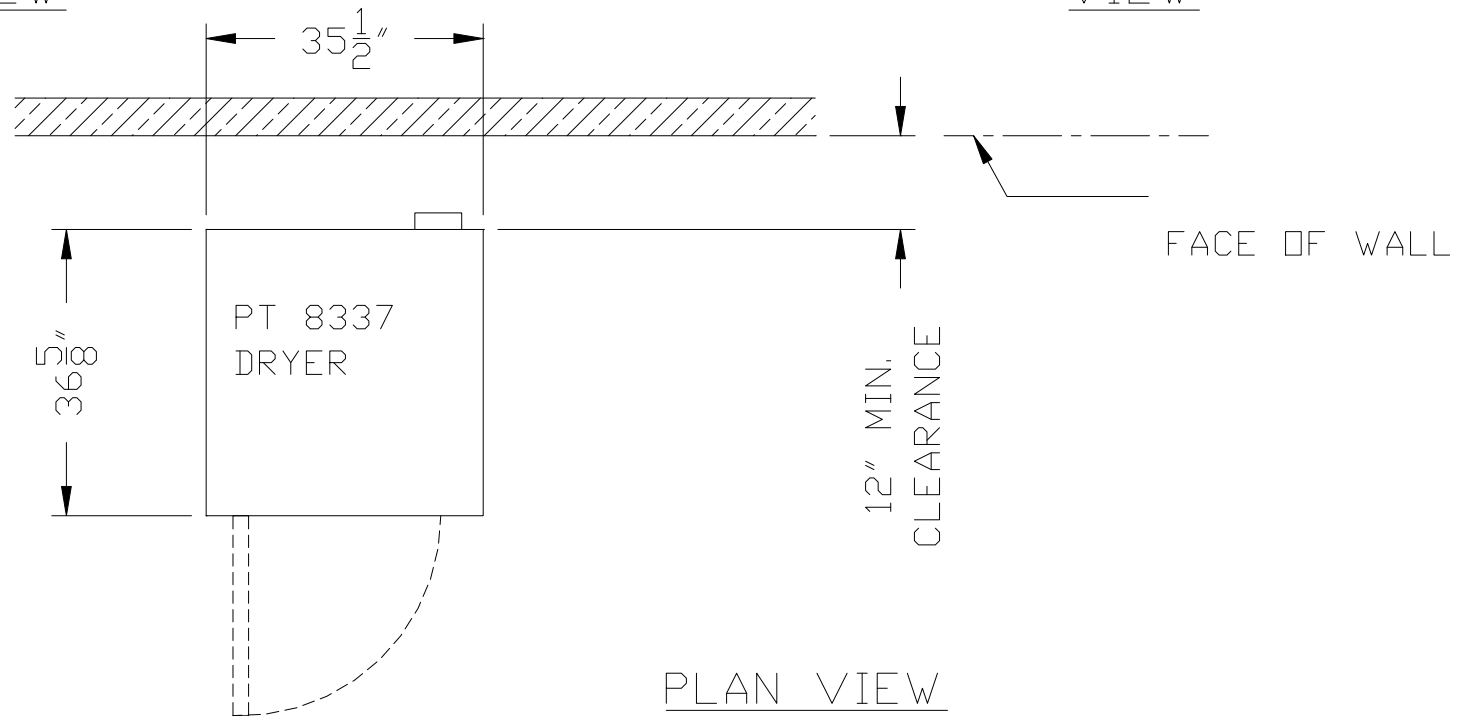

LEFT SIDE VIEW

FRONT VIEW

REAR VIEW

RIGHT SIDE VIEW

PT 8337  
DRYER

PLAN VIEW