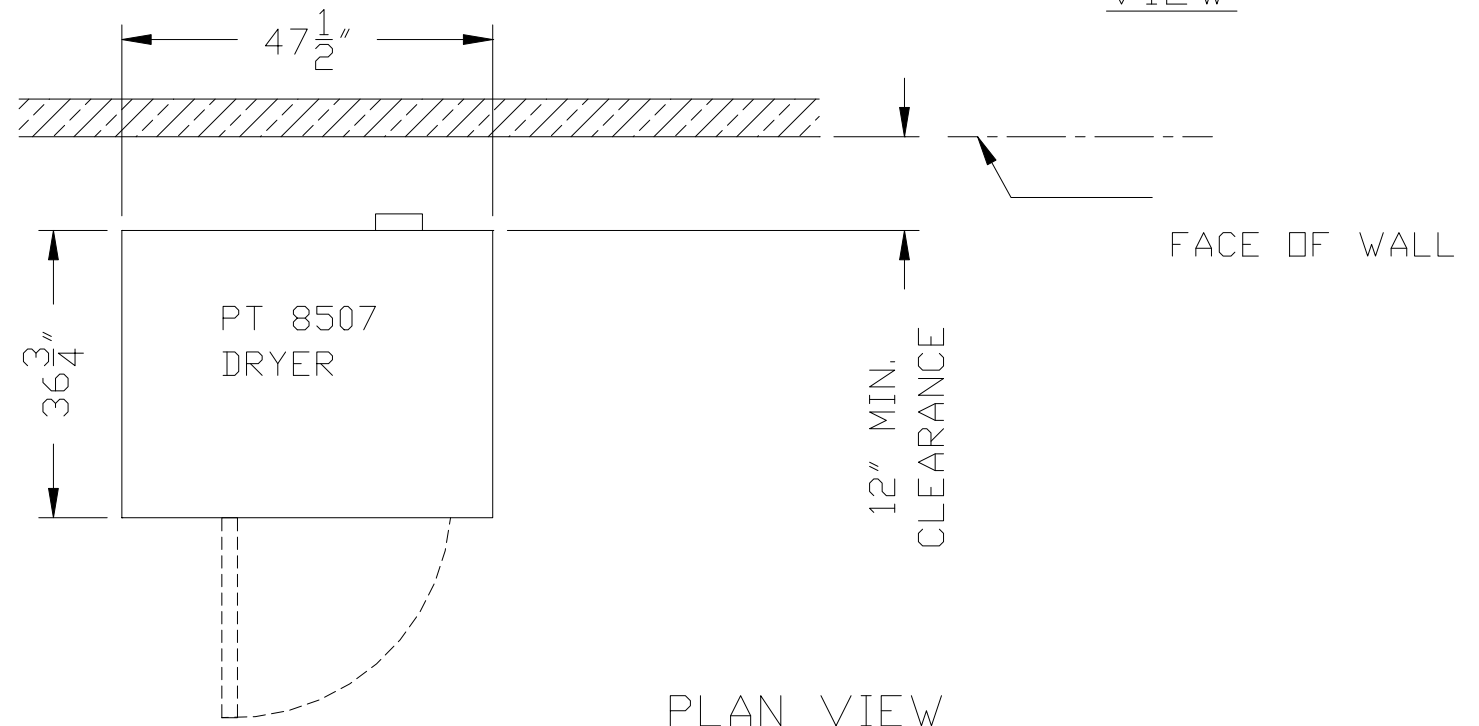

LEFT SIDE VIEW

FRONT VIEW

REAR VIEW

RIGHT SIDE VIEW

PT 8507  
DRYER

PLAN VIEW