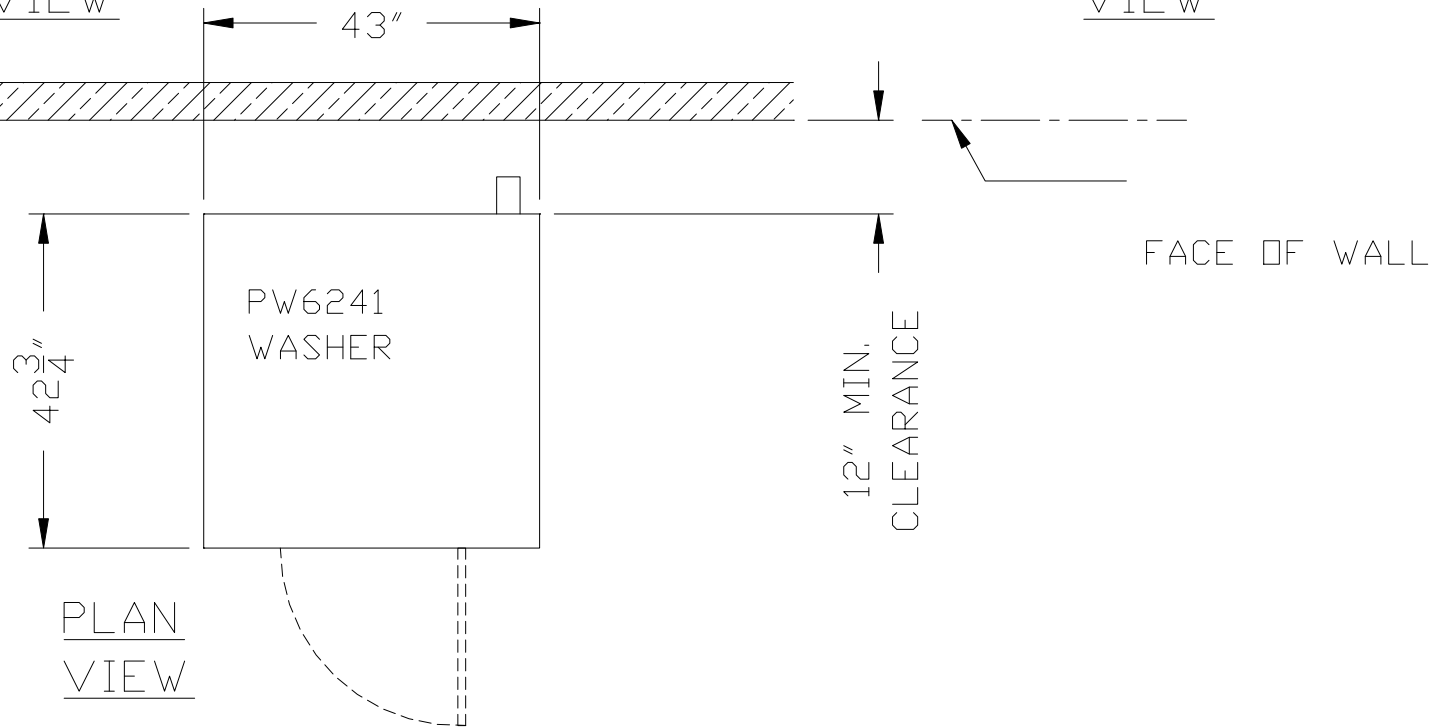

LEFT SIDE VIEW

FRONT VIEW

REAR VIEW

RIGHT SIDE VIEW

PW6241
WASHER

PLAN VIEW