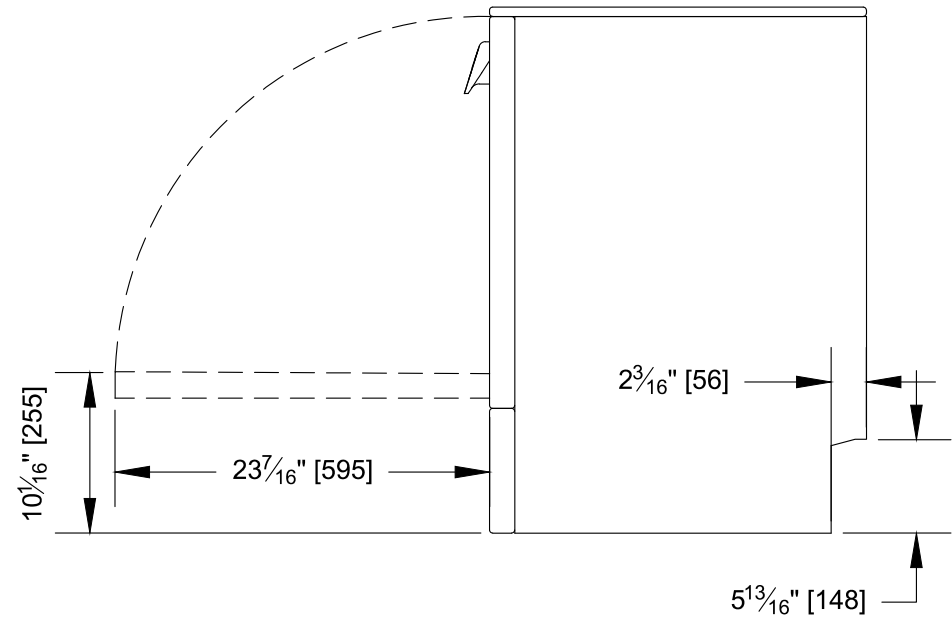

9/16" [15]

Detail: PG 8504 Laboratory Glassware Washer

Detail #:	
Drawn By: Miele Professional	
Date: 9/8/16	Scale: 1"=1'-0"

Miele Professional - 9 Independence Way, Princeton, NJ 08540

Detail: PG 8504 Laboratory Glassware Washer - Connections  
 Miele Professional - 9 Independence Way, Princeton, NJ 08540

Detail #:  
 Drawn By: Miele Professional  
 Date: 9/8/16 Scale: NTS