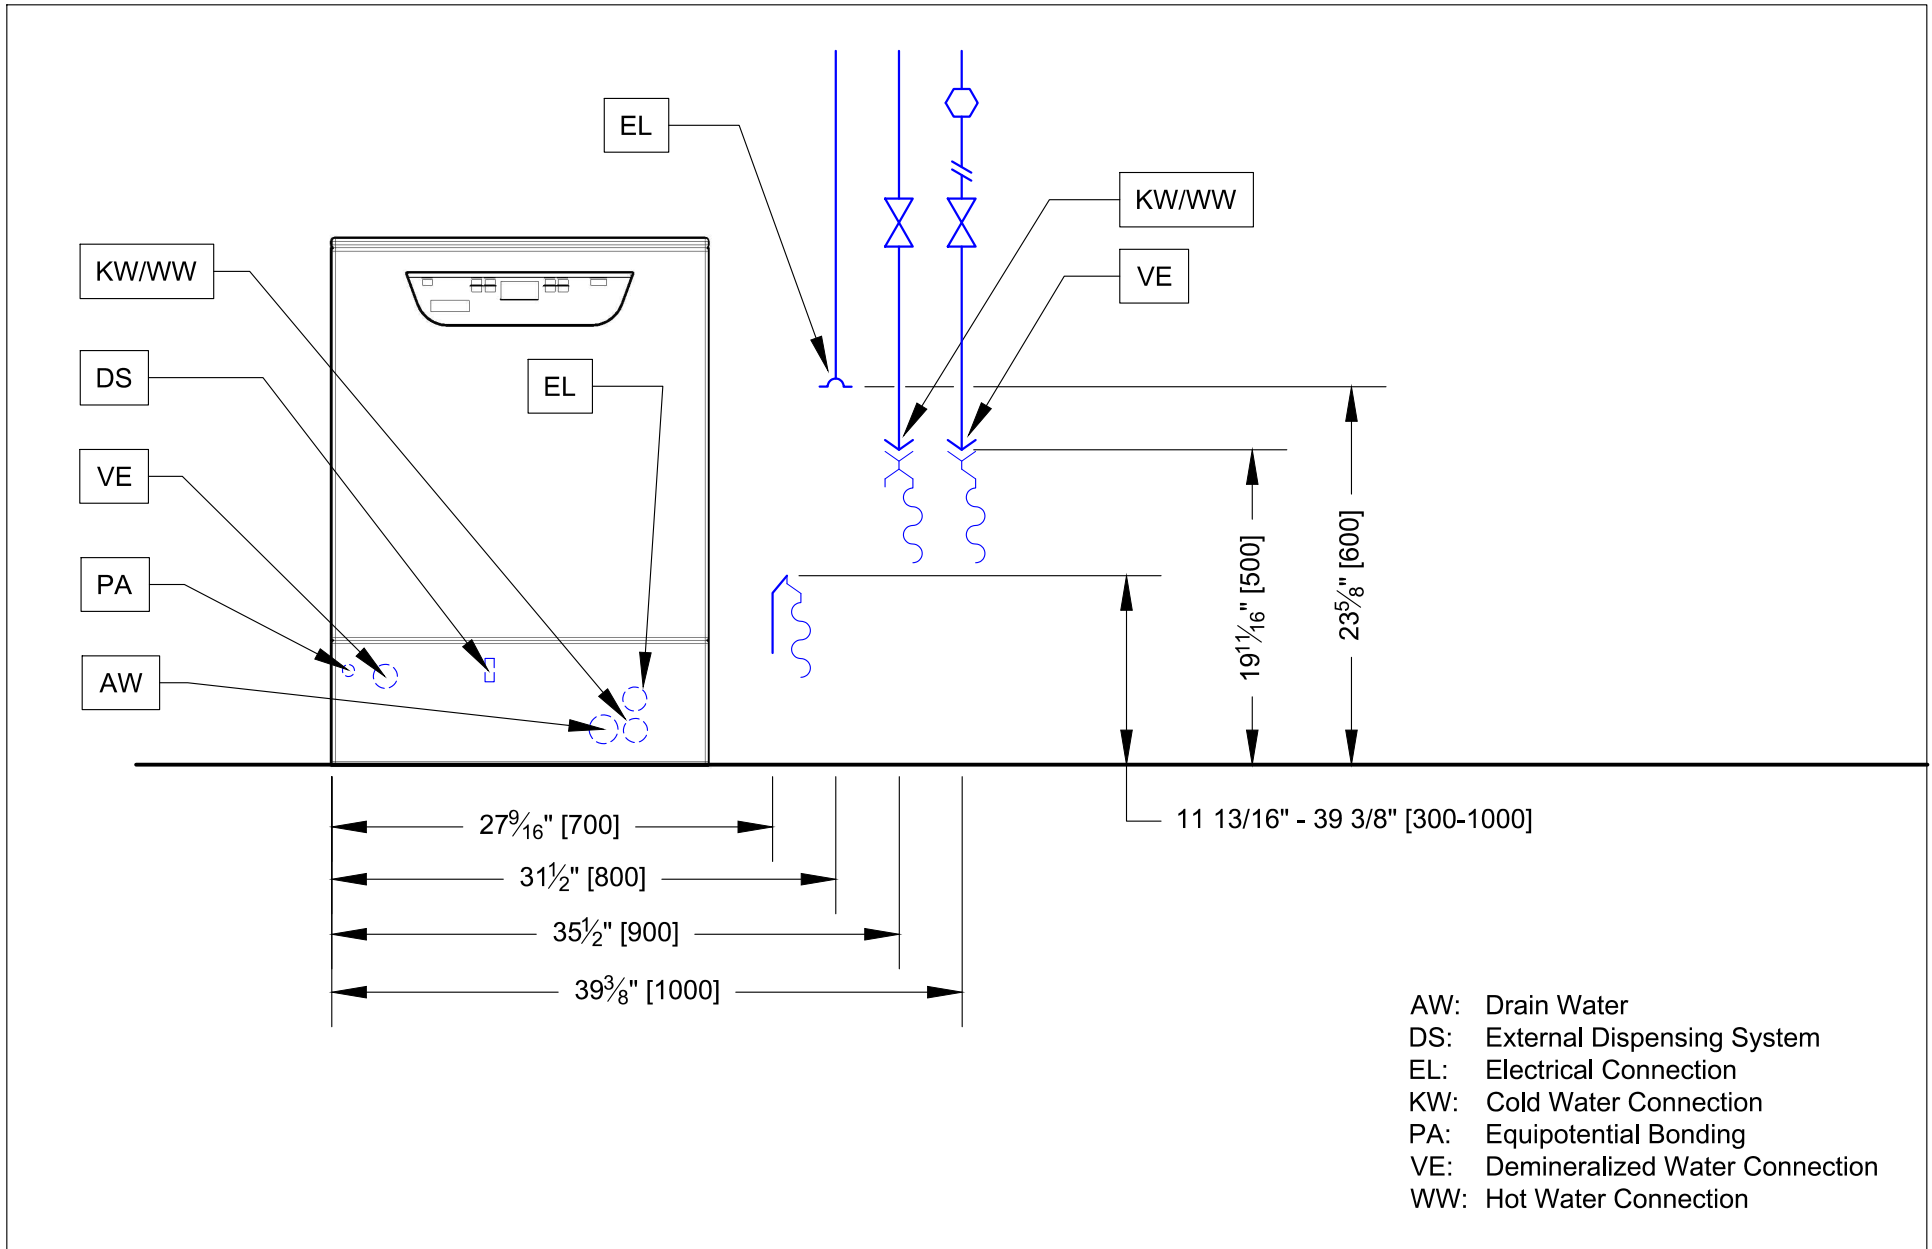

9/16" [15]

Detail: PG 8504 Laboratory Glassware Washer

Detail #:	
Drawn By: Miele Professional	
Date: 9/8/16	Scale: 1"=1'-0"

Miele Professional - 9 Independence Way, Princeton, NJ 08540

Detail: PG 8504 Laboratory Glassware Washer - Connections  
 Miele Professional - 9 Independence Way, Princeton, NJ 08540

Detail #:  
 Drawn By: Miele Professional  
 Date: 9/8/16 Scale: NTS