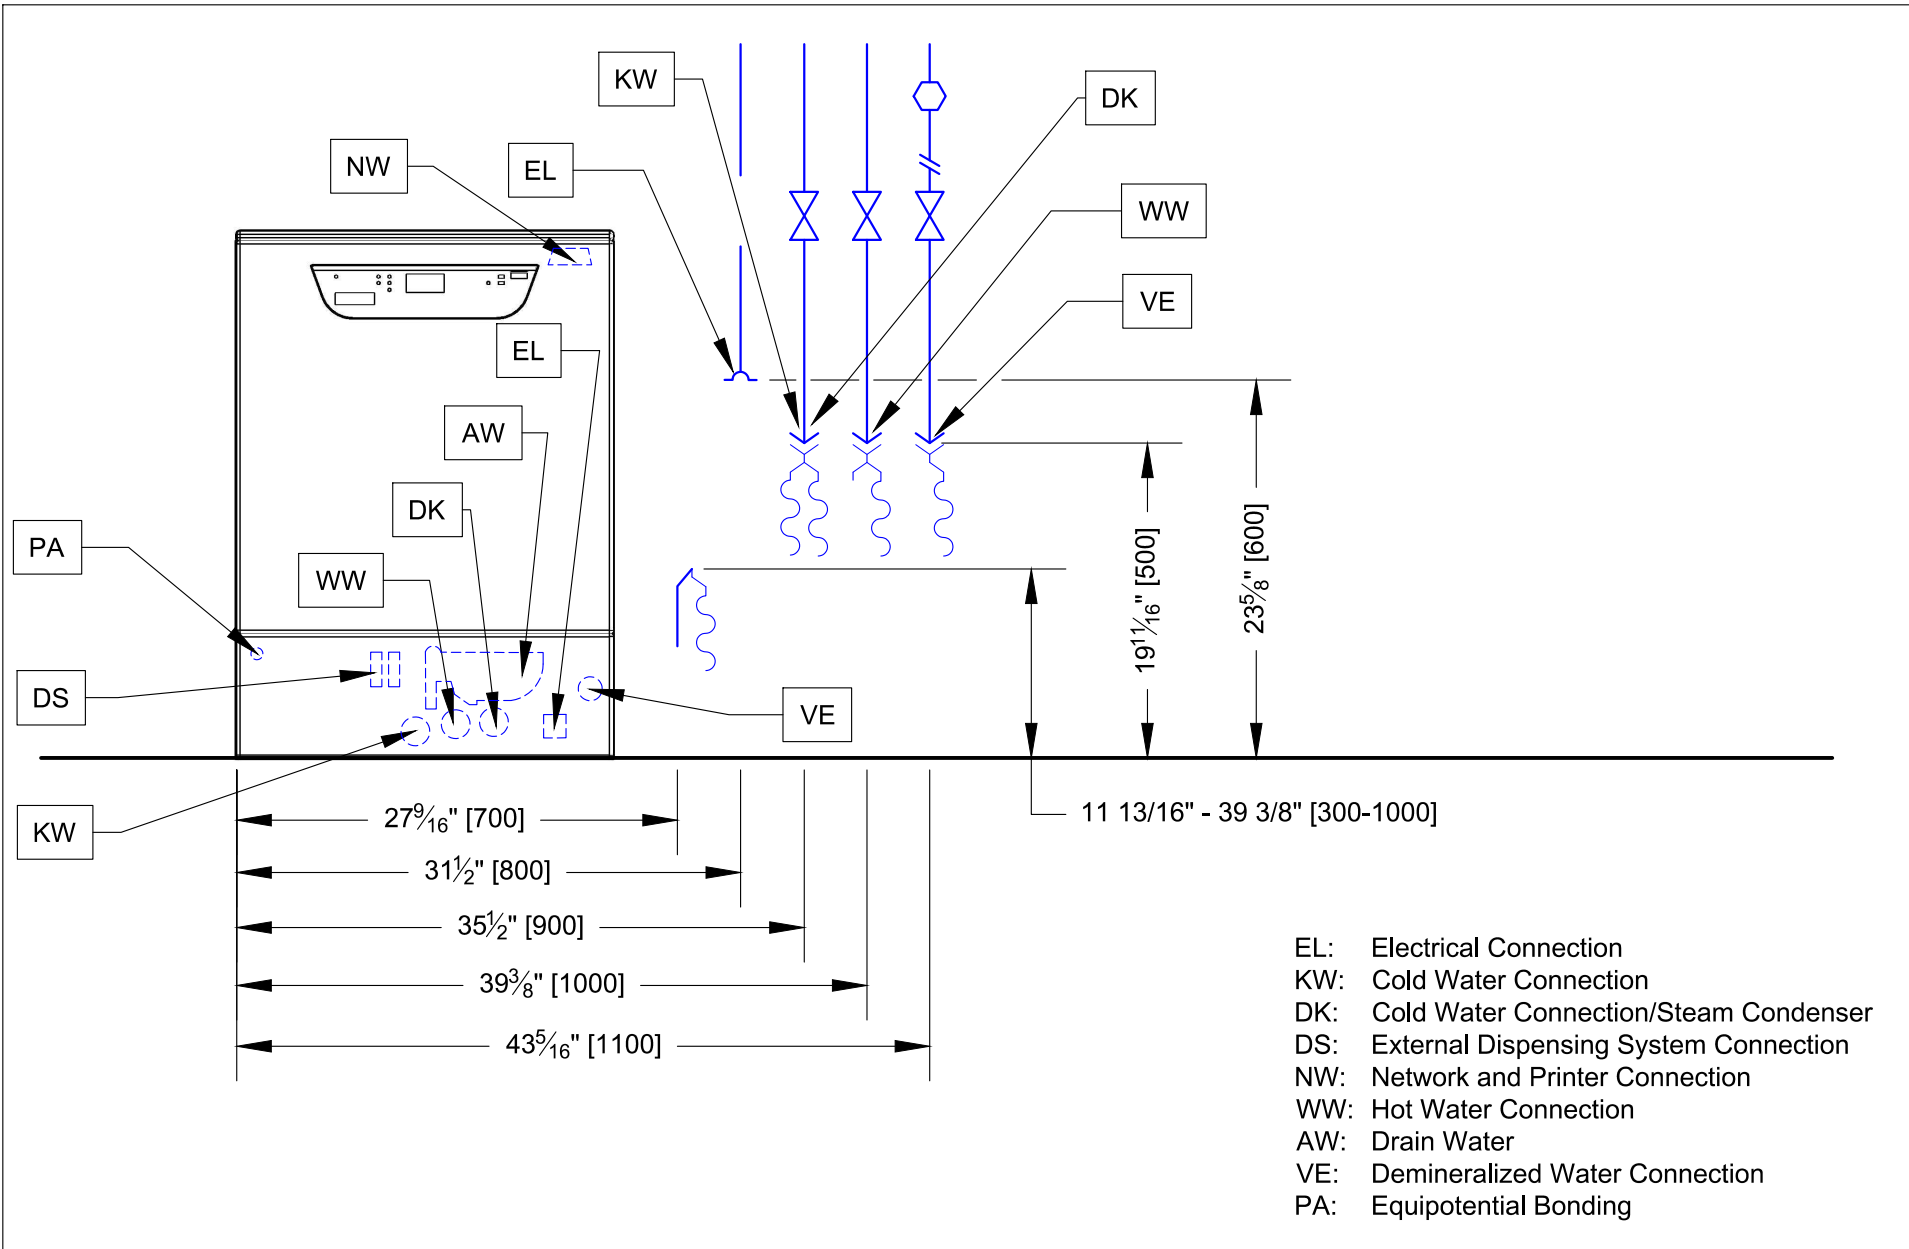

Miele
PROFESSIONAL

Detail:

PG 8583 Laboratory Glassware Washer

Detail #:

Drawn By: Miele Professional

Date: 9/8/16

Scale: 1"=1'-0"

Miele Professional - 9 Independence Way, Princeton, NJ 08540

Detail:

PG 8583 Laboratory Glassware Washer - Connections

Miele Professional - 9 Independence Way, Princeton, NJ 08540

Detail #:

Drawn By: Miele Professional

Date: 9/8/16

Scale: NTS