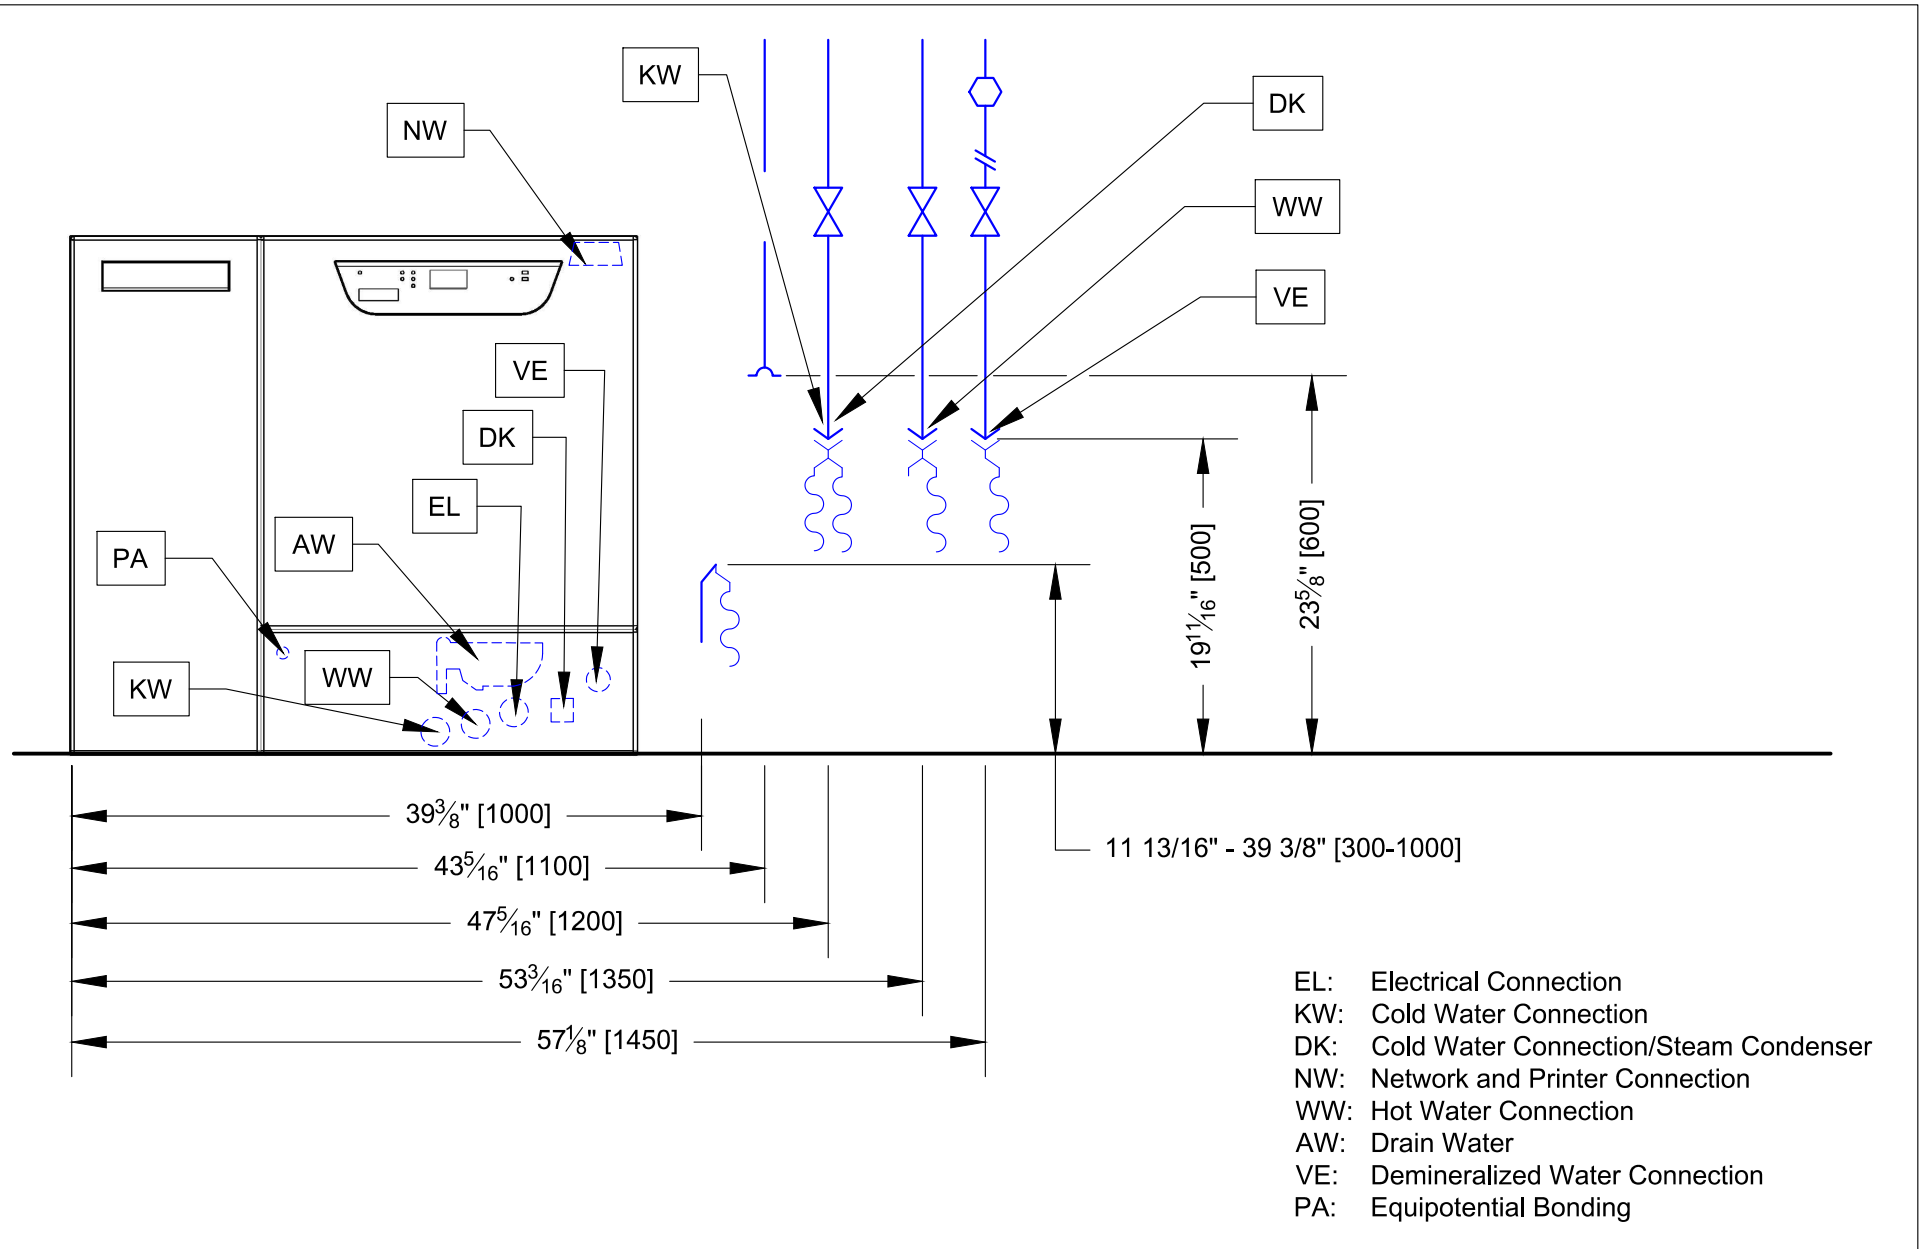

Miele
PROFESSIONAL

Detail:

**PG 8583 CD Laboratory Glassware Washer
Undercounter / No Lid / Decreased Depth**

Miele Professional - 9 Independence Way, Princeton, NJ 08540

Detail #:

Drawn By: Miele Professional

Date: 9/8/16

Scale: 1"=1'-0"

Detail: **PG 8583 CD Laboratory Glassware Washer**
- Connections

Miele Professional - 9 Independence Way, Princeton, NJ 08540

Detail #:	
Drawn By: Miele Professional	
Date: 9/8/16	Scale: NTS