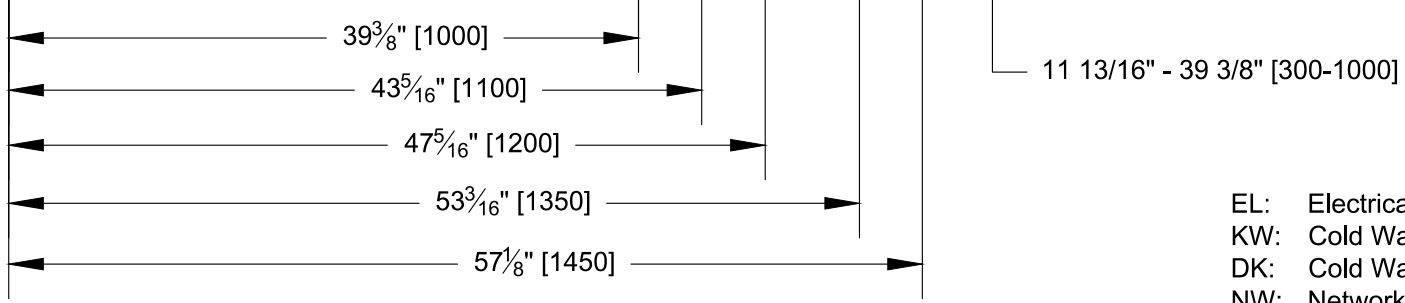

Detail: PG 8583 CD Laboratory Glassware Washer
Standard Depth

Miele Professional - 9 Independence Way, Princeton, NJ 08540

Detail #:	
Drawn By: Miele Professional	
Date: 9/8/16	Scale: 1"=1'-0"

- EL: Electrical Connection
- KW: Cold Water Connection
- DK: Cold Water Connection/Steam Condenser
- NW: Network and Printer Connection
- WW: Hot Water Connection
- AW: Drain Water
- VE: Demineralized Water Connection
- PA: Equipotential Bonding