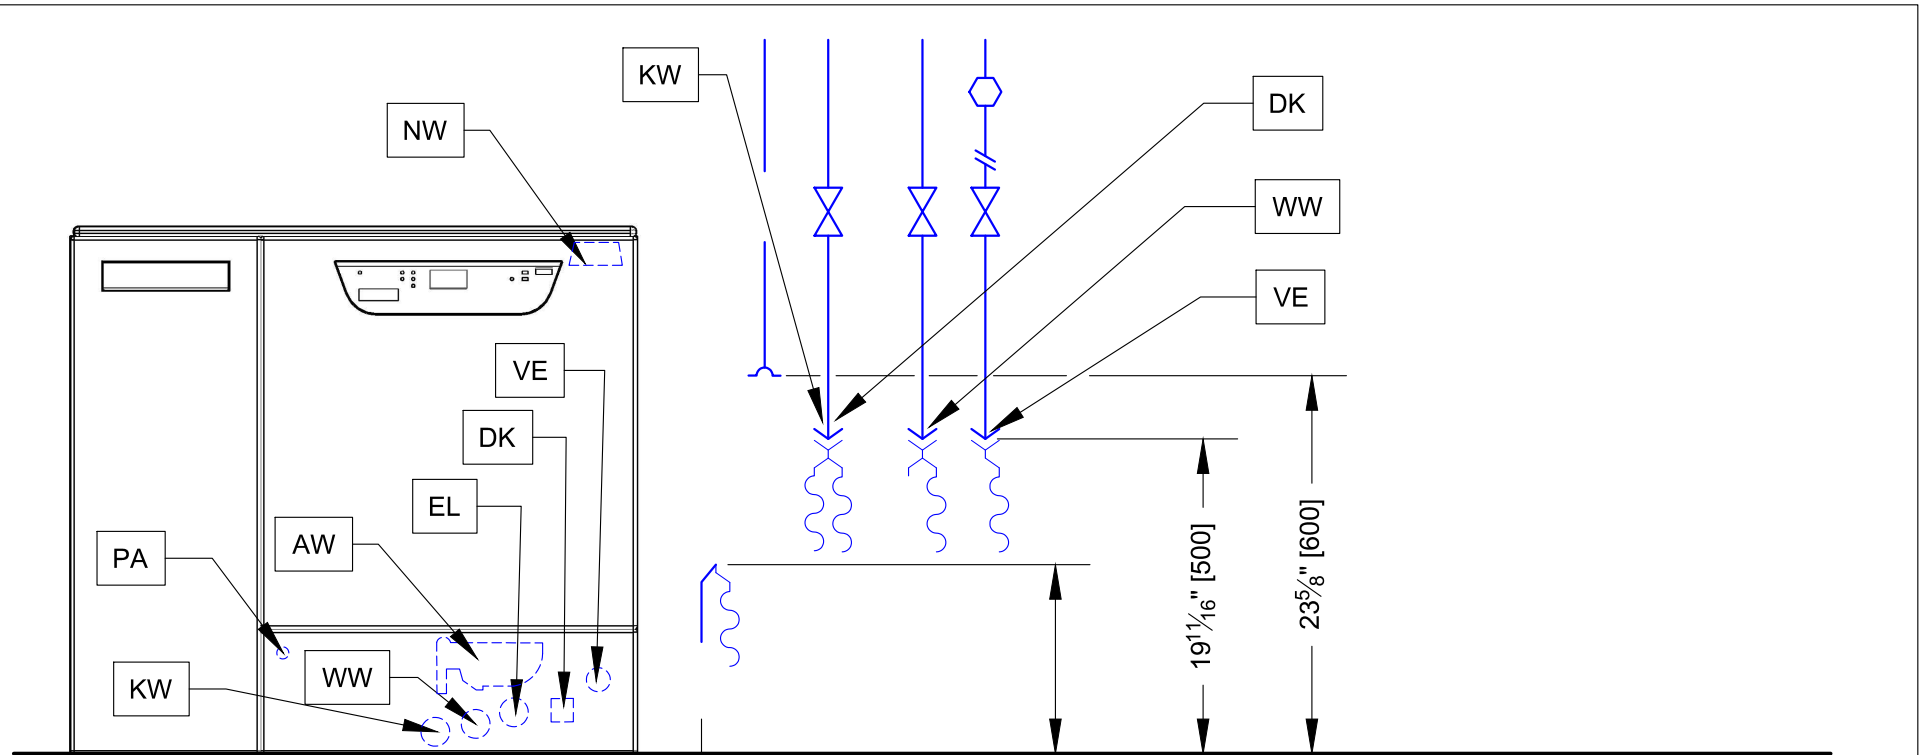

Detail: PG 8583 CD Laboratory Glassware Washer
Standard Depth

Miele Professional - 9 Independence Way, Princeton, NJ 08540

Detail #:	
Drawn By: Miele Professional	
Date: 9/8/16	Scale: 1"=1'-0"

- EL: Electrical Connection
- KW: Cold Water Connection
- DK: Cold Water Connection/Steam Condenser
- NW: Network and Printer Connection
- WW: Hot Water Connection
- AW: Drain Water
- VE: Demineralized Water Connection
- PA: Equipotential Bonding

Detail: **PG 8583 CD Laboratory Glassware Washer**
- Connections

Miele Professional - 9 Independence Way, Princeton, NJ 08540

Detail #:	
Drawn By: Miele Professional	
Date: 9/8/16	Scale: NTS