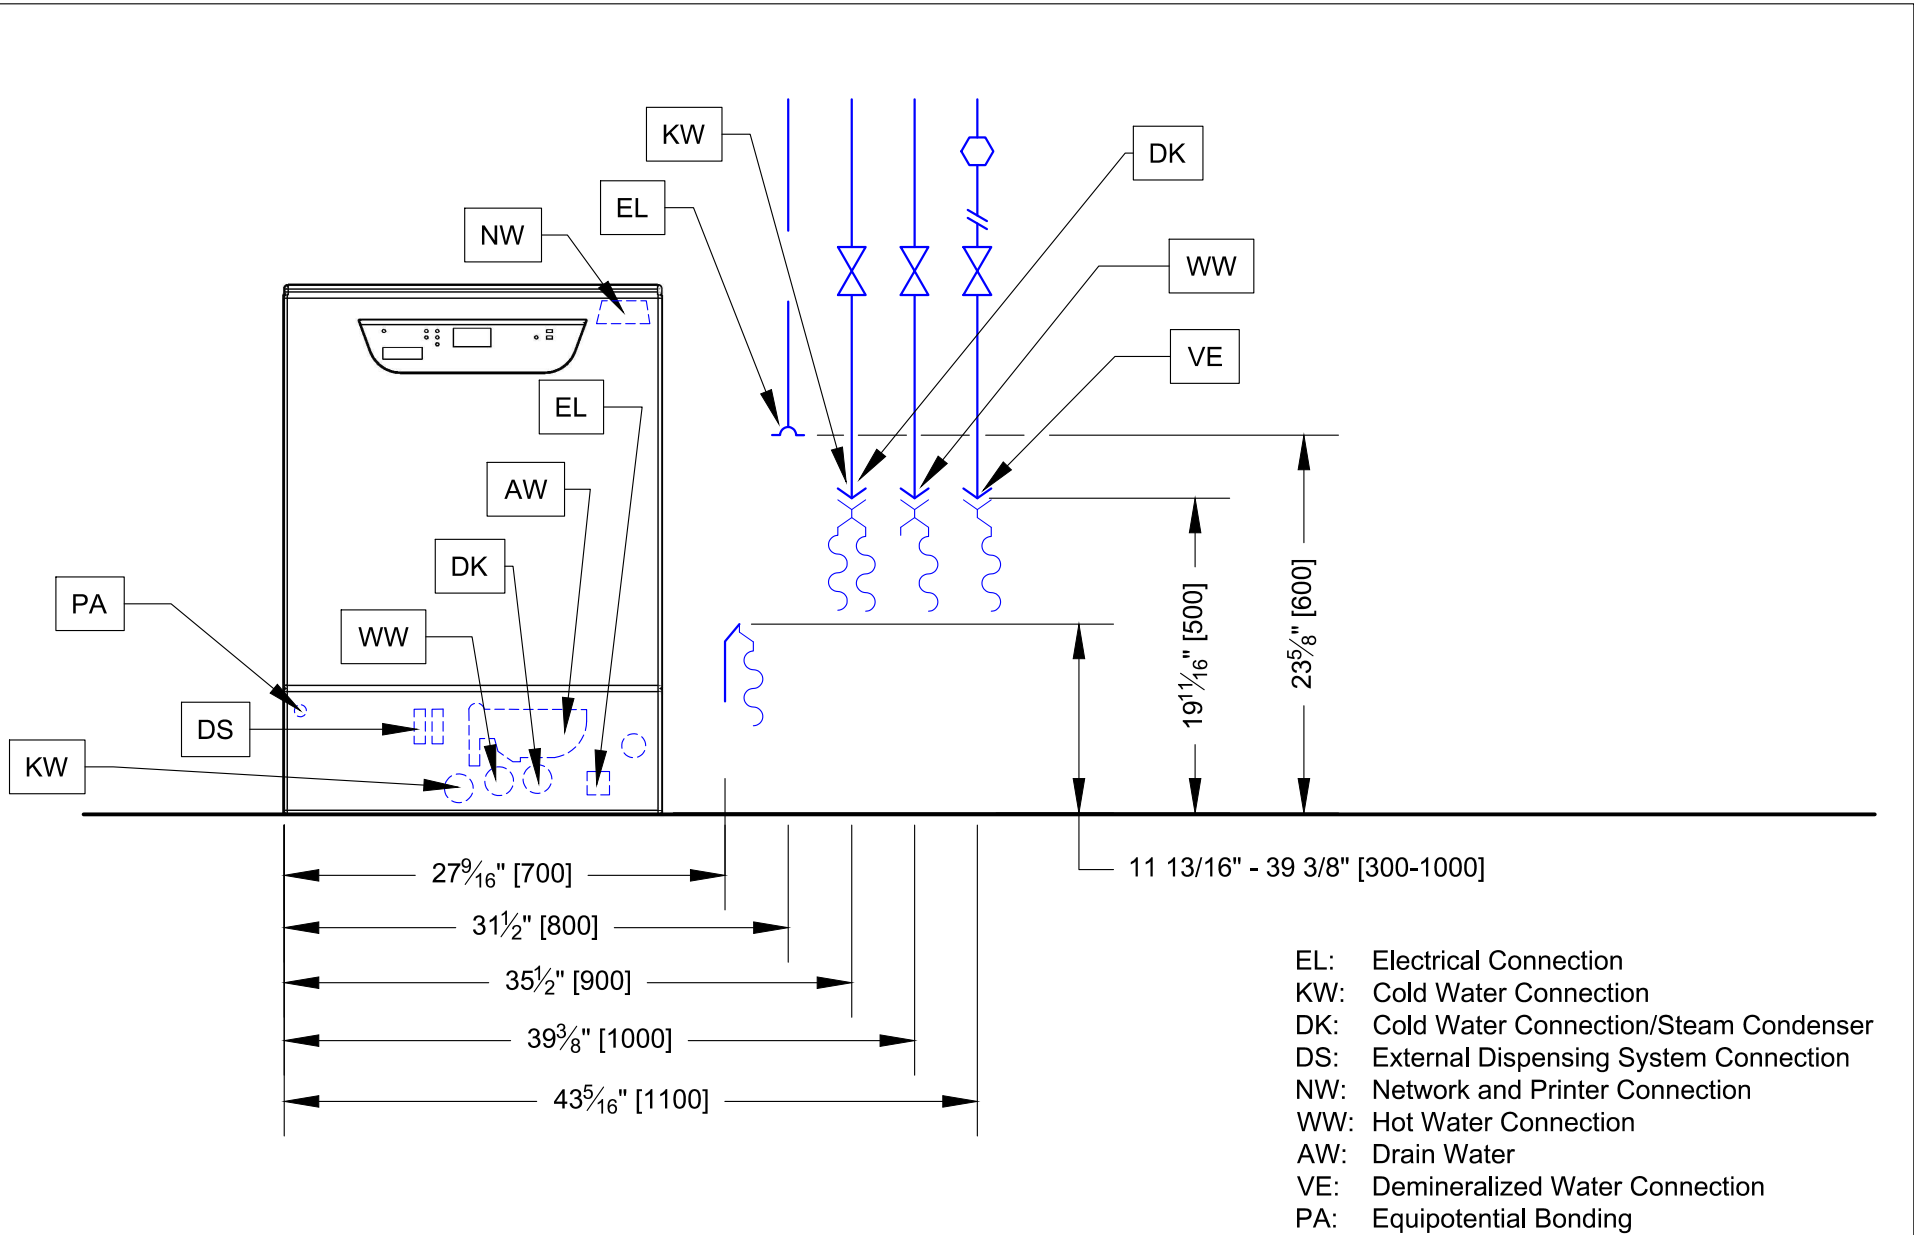

Miele
PROFESSIONAL

Detail:

PG 8593 Laboratory Glassware Washer

Detail #:

Drawn By: Miele Professional

Date: 9/8/16

Scale: 1"=1'-0"

Miele Professional - 9 Independence Way, Princeton, NJ 08540

Detail:

PG 8593 Laboratory Glassware Washer - Connections

Miele Professional - 9 Independence Way, Princeton, NJ 08540

Detail #:

Drawn By: Miele Professional

Date: 9/8/16

Scale: NTS