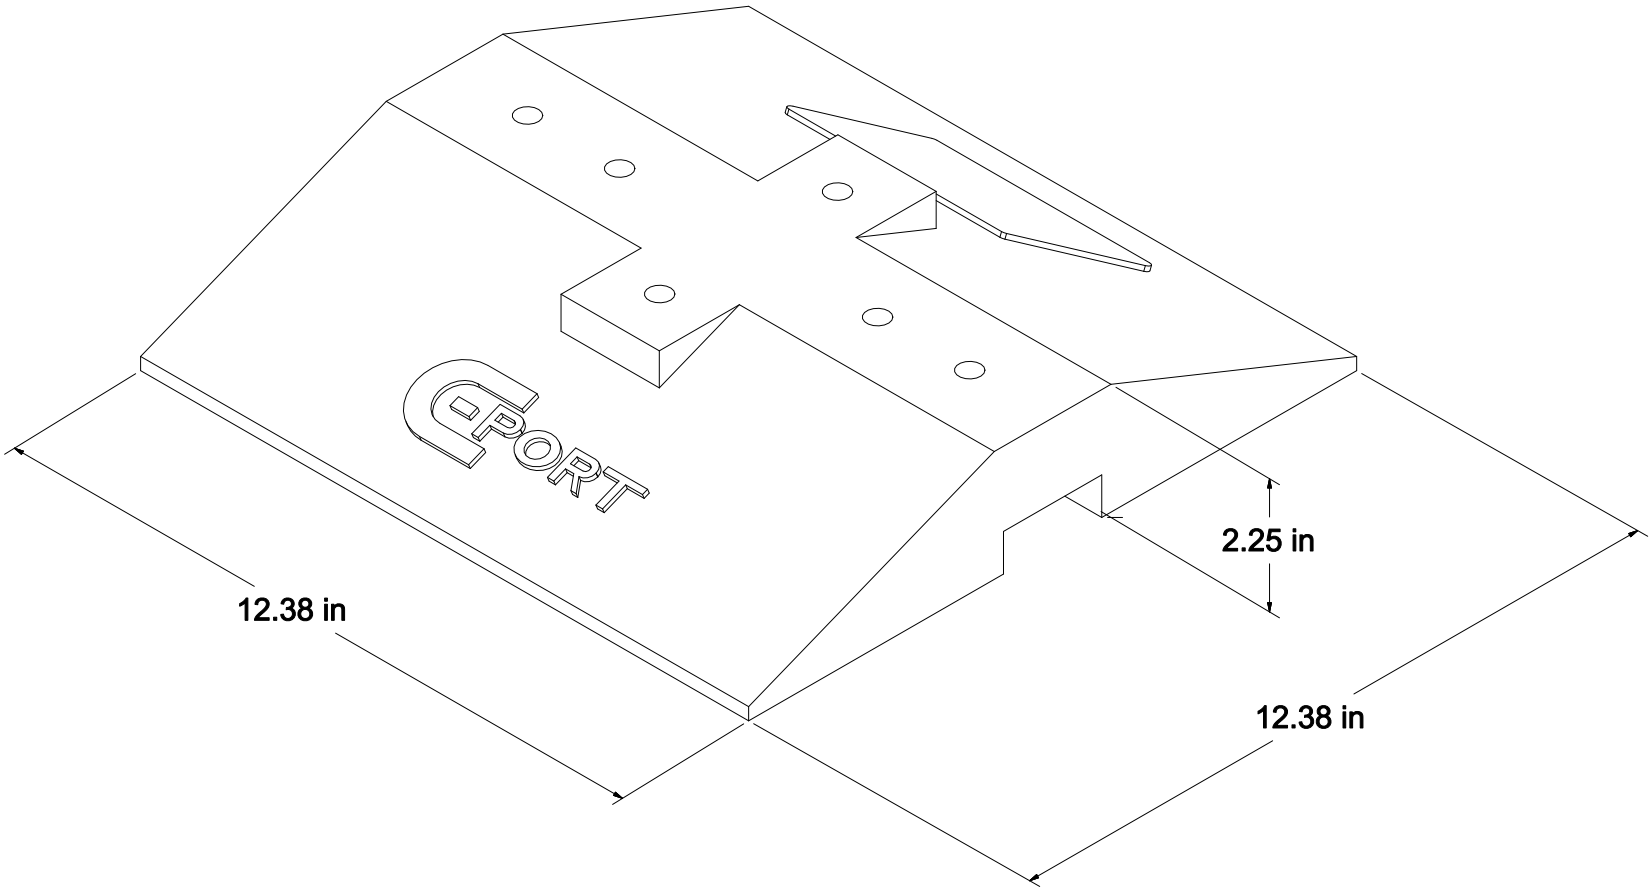

B

B

A

A

DRAWN Joel La Roche	2011-03-28	Clearline Technologies	
CHECKED		TITLE	
QA		CXW	
MFG			
APPROVED			
		SIZE C	DWG NO CXW
		SCALE	REV
		SHEET 1 OF 1	

4

3

2