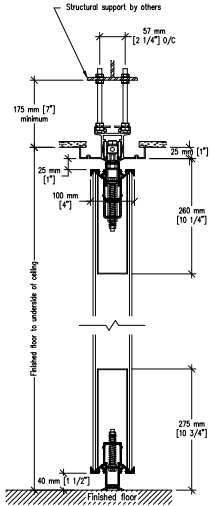

#45-T aluminum track

Optional Hanger Bracket

required when top nuts do not allow adjustment

Top & Bottom retractable seals

Telescopic closure & Bulb seal

Telescopic closure & Fixed wall jamb

Pivot closure panel & Fixed wall jamb