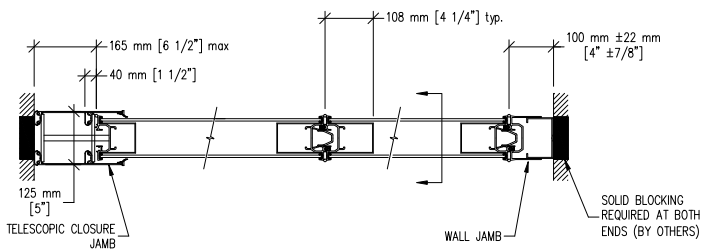

#45-T aluminum track

Optional Hanger Bracket

required when top nuts do not allow adjustment

Top & Bottom retractable seals

Telescopic closure & Bulb seal

Telescopic closure & Fixed wall jamb

Pivot closure panel & Fixed wall jamb