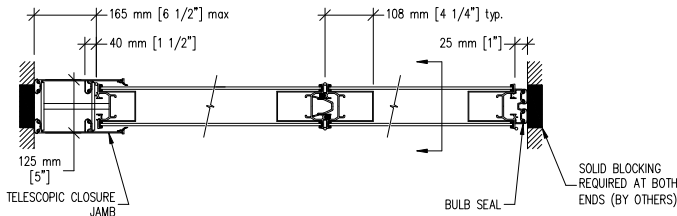

#45-T aluminum track

Optional Hanger Bracket

required when top nuts do not allow adjustment

Top & Bottom retractable seals

Telescopic closure & Bulb seal

Telescopic closure & Fixed wall jamb

Pivot closure panel & Fixed wall jamb