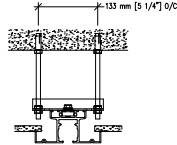

#45-T aluminum track

Optional Hanger Bracket

required when top nuts do not allow adjustment

Top & Bottom retractable seals

Telescopic closure & Bulb seal

Telescopic closure & Fixed wall jamb

Pivot closure panel & Fixed wall jamb