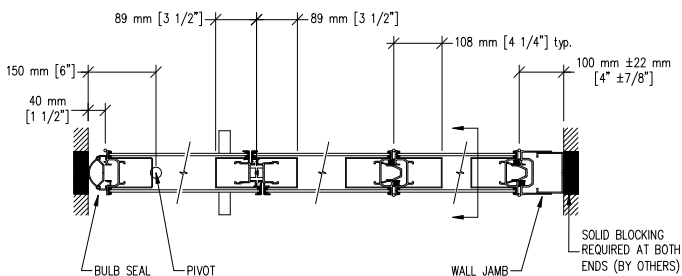

#45-T aluminum track

Optional Hanger Bracket

required when top nuts do not allow adjustment

Top & Bottom retractable seals

Telescopic closure & Bulb seal

Telescopic closure & Fixed wall jamb

Pivot closure panel & Fixed wall jamb