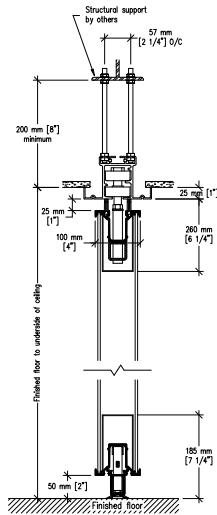

#23-T aluminum track for

Optional Hanger Bracket

required when top nuts do not allow adjustment

Top fixed & Bottom automatic seals

Telescopic closure & Bulb seal

Telescopic closure & Fixed wall jamb

Pivot closure panel & Fixed wall jamb