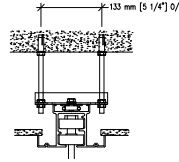

#23-T aluminum track for

Optional Hanger Bracket

required when top nuts do not allow adjustment

Top fixed & Bottom automatic seals

Telescopic closure & Bulb seal

Telescopic closure & Fixed wall jamb

Pivot closure panel & Fixed wall jamb