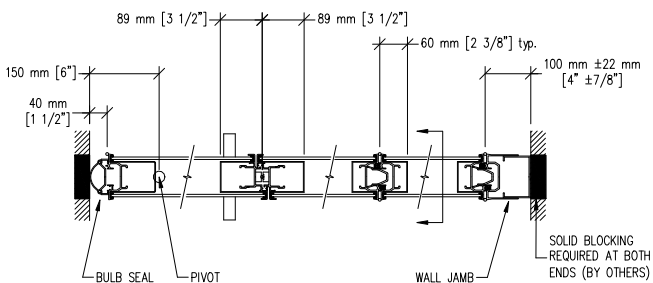

#23-T aluminum track for

Optional Hanger Bracket

required when top nuts do not allow adjustment

Top fixed & Bottom automatic seals

Telescopic closure & Bulb seal

Telescopic closure & Fixed wall jamb

Pivot closure panel & Fixed wall jamb