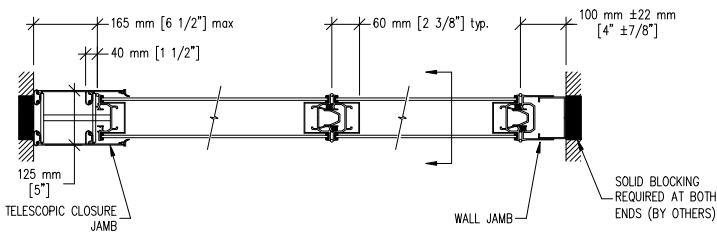

#23-T aluminum track for

Optional Hanger Bracket

required when top nuts do not allow adjustment

Top fixed & Bottom automatic seals

Telescopic closure & Bulb seal

Telescopic closure & Fixed wall jamb

Pivot closure panel & Fixed wall jamb