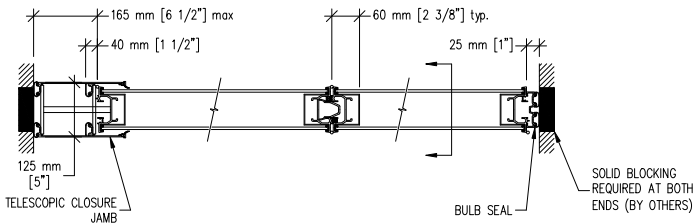

#23-T aluminum track for

Optional Hanger Bracket

required when top nuts do not allow adjustment

Top fixed & Bottom automatic seals

Telescopic closure & Bulb seal

Telescopic closure & Fixed wall jamb

Pivot closure panel & Fixed wall jamb