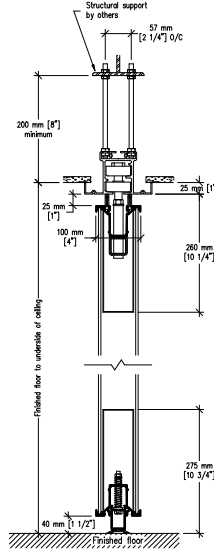

#23-T aluminum track for

Optional Hanger Bracket

required when top nuts do not allow adjustment

Top & Bottom retractable seals

Top fixed & Bottom retractable seals

Telescopic closure & Bulb seal

Telescopic closure & Fixed wall jamb

Pivot closure panel & Fixed wall jamb