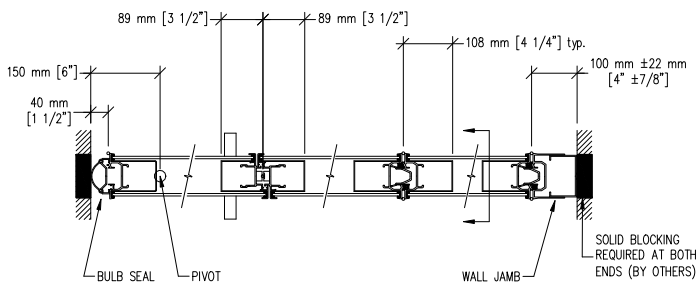

#23-T aluminum track for

Optional Hanger Bracket

required when top nuts do not allow adjustment

Top & Bottom retractable seals

Top fixed & Bottom retractable seals

Telescopic closure & Bulb seal

Telescopic closure & Fixed wall jamb

Pivot closure panel & Fixed wall jamb