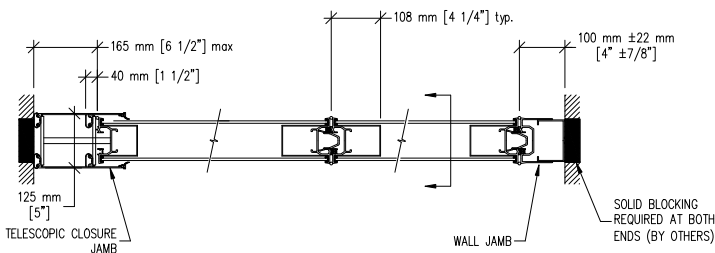

#23-T aluminum track for

Optional Hanger Bracket

required when top nuts do not allow adjustment

Top & Bottom retractable seals

Top fixed & Bottom retractable seals

Telescopic closure & Bulb seal

Telescopic closure & Fixed wall jamb

Pivot closure panel & Fixed wall jamb