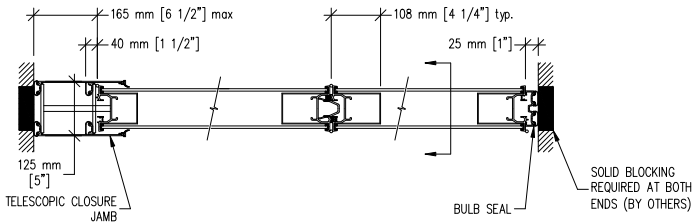

#23-T aluminum track for

Optional Hanger Bracket

required when top nuts do not allow adjustment

Top & Bottom retractable seals

Top fixed & Bottom retractable seals

Telescopic closure & Bulb seal

Telescopic closure & Fixed wall jamb

Pivot closure panel & Fixed wall jamb