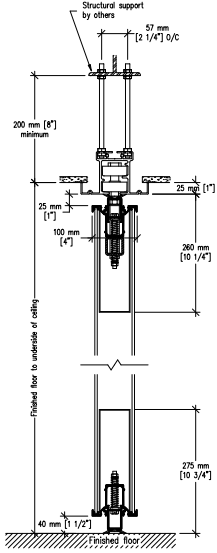

#23-T aluminum track for

Optional Hanger Bracket

required when top nuts do not allow adjustment

Top & Bottom retractable seals

Top fixed & Bottom retractable seals

Telescopic closure & Bulb seal

Telescopic closure & Fixed wall jamb

Pivot closure panel & Fixed wall jamb