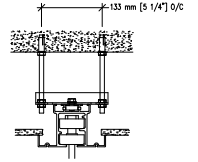

#23-T aluminum track for

Optional Hanger Bracket

required when top nuts do not allow adjustment

Top & Bottom retractable seals

Top fixed & Bottom retractable seals

Telescopic closure & Bulb seal

Telescopic closure & Fixed wall jamb

Pivot closure panel & Fixed wall jamb