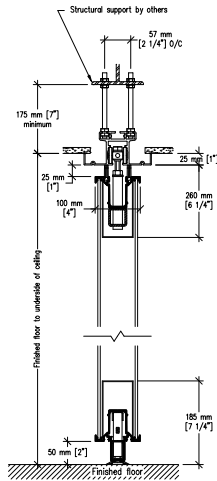

#45-T aluminum track

Optional Hanger Bracket

required when top nuts do not allow adjustment

Top fixed & Bottom automatic seals

Telescopic closure & Bulb seal

Telescopic closure & Fixed wall jamb

Pivot closure panel & Fixed wall jamb