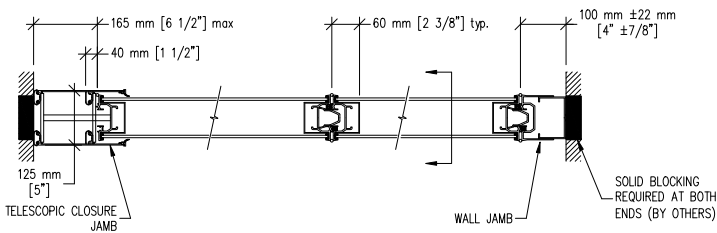

#45-T aluminum track

Optional Hanger Bracket

required when top nuts do not allow adjustment

Top fixed & Bottom automatic seals

Telescopic closure & Bulb seal

Telescopic closure & Fixed wall jamb

Pivot closure panel & Fixed wall jamb