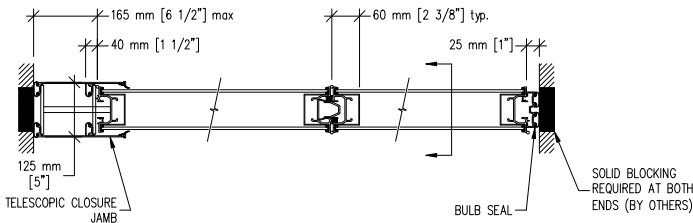

#45-T aluminum track

Optional Hanger Bracket

required when top nuts do not allow adjustment

Top fixed & Bottom automatic seals

Telescopic closure & Bulb seal

Telescopic closure & Fixed wall jamb

Pivot closure panel & Fixed wall jamb