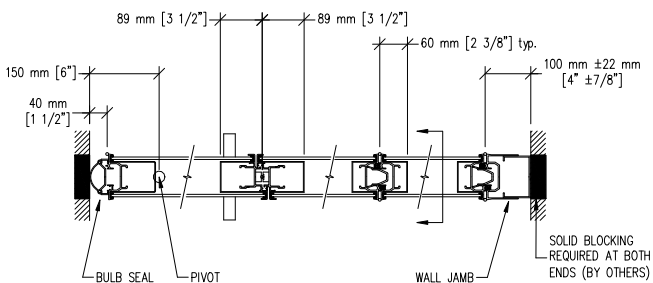

#45-T aluminum track

Optional Hanger Bracket

required when top nuts do not allow adjustment

Top fixed & Bottom automatic seals

Telescopic closure & Bulb seal

Telescopic closure & Fixed wall jamb

Pivot closure panel & Fixed wall jamb