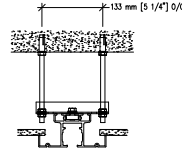

#45-T aluminum track

Optional Hanger Bracket

required when top nuts do not allow adjustment

Top fixed & Bottom automatic seals

Telescopic closure & Bulb seal

Telescopic closure & Fixed wall jamb

Pivot closure panel & Fixed wall jamb