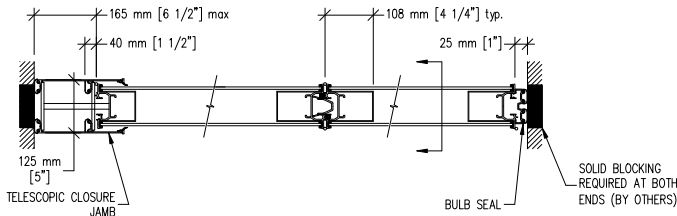

#45-T aluminum track

Optional Hanger Bracket

required when top nuts do not allow adjustment

Top & Bottom retractable seals

Telescopic closure & Bulb seal

Telescopic closure & Fixed wall jamb

Pivot closure panel & Fixed wall jamb