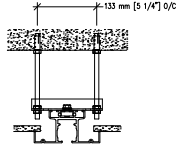

#45-T aluminum track

Optional Hanger Bracket

required when top nuts do not allow adjustment

Top & Bottom retractable seals

Telescopic closure & Bulb seal

Telescopic closure & Fixed wall jamb

Pivot closure panel & Fixed wall jamb