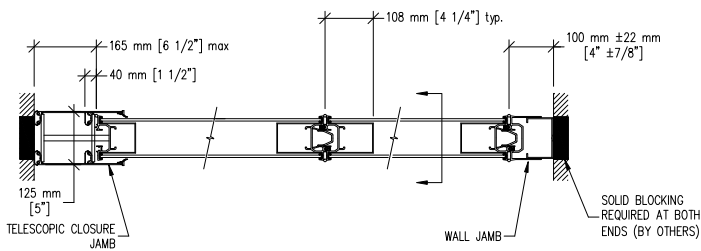

#45-T aluminum track

Optional Hanger Bracket

required when top nuts do not allow adjustment

Top & Bottom retractable seals

Telescopic closure & Bulb seal

Telescopic closure & Fixed wall jamb

Pivot closure panel & Fixed wall jamb