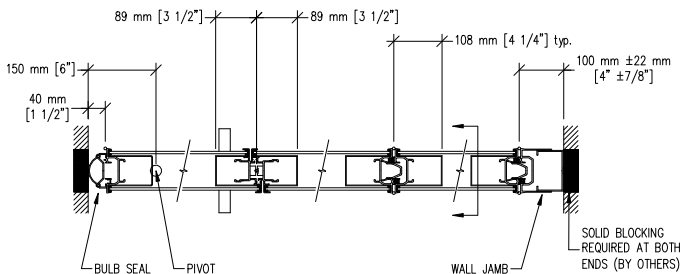

#45-T aluminum track

Optional Hanger Bracket

required when top nuts do not allow adjustment

Top & Bottom retractable seals

Telescopic closure & Bulb seal

Telescopic closure & Fixed wall jamb

Pivot closure panel & Fixed wall jamb