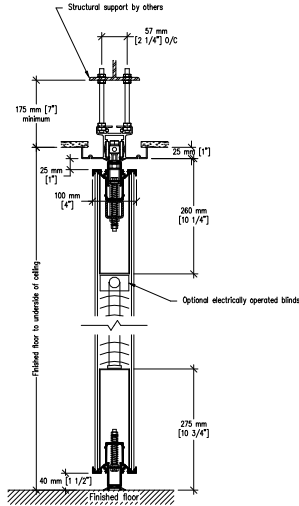

#45-T aluminum track

Optional Hanger Bracket

required when top nuts do not allow adjustment

Top & Bottom retractable seals

Telescopic closure & Bulb seal

Telescopic closure & Fixed wall jamb

Pivot closure panel & Fixed wall jamb