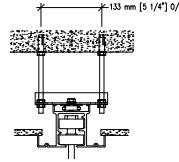

#23-T aluminum track for

Optional Hanger Bracket

required when top nuts do not allow adjustment

Top fixed & Bottom automatic seals

Telescopic closure & Bulb seal

Telescopic closure & Fixed wall jamb

Pivot closure panel & Fixed wall jamb