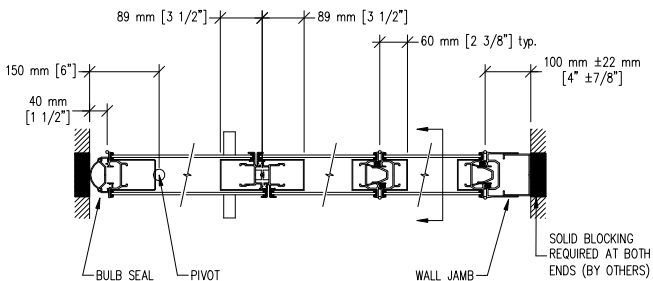

#23-T aluminum track for

Optional Hanger Bracket

required when top nuts do not allow adjustment

Top fixed & Bottom automatic seals

Telescopic closure & Bulb seal

Telescopic closure & Fixed wall jamb

Pivot closure panel & Fixed wall jamb