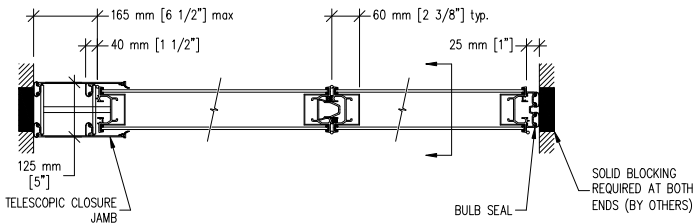

#23-T aluminum track for

Optional Hanger Bracket

required when top nuts do not allow adjustment

Top fixed & Bottom automatic seals

Telescopic closure & Bulb seal

Telescopic closure & Fixed wall jamb

Pivot closure panel & Fixed wall jamb