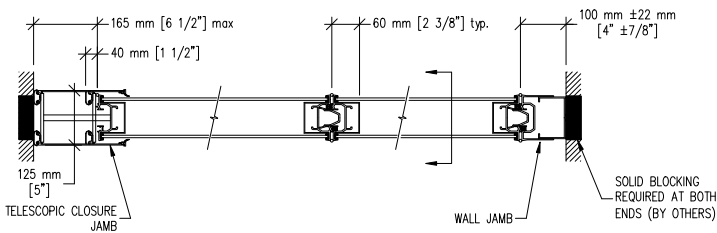

#23-T aluminum track for

Optional Hanger Bracket

required when top nuts do not allow adjustment

Top fixed & Bottom automatic seals

Telescopic closure & Bulb seal

Telescopic closure & Fixed wall jamb

Pivot closure panel & Fixed wall jamb