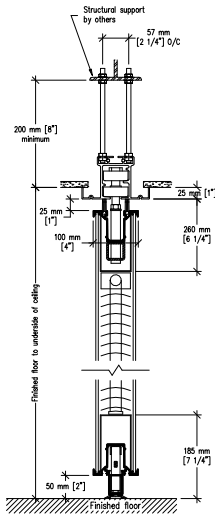

#23-T aluminum track for

Optional Hanger Bracket

required when top nuts do not allow adjustment

Top fixed & Bottom automatic seals

Telescopic closure & Bulb seal

Telescopic closure & Fixed wall jamb

Pivot closure panel & Fixed wall jamb