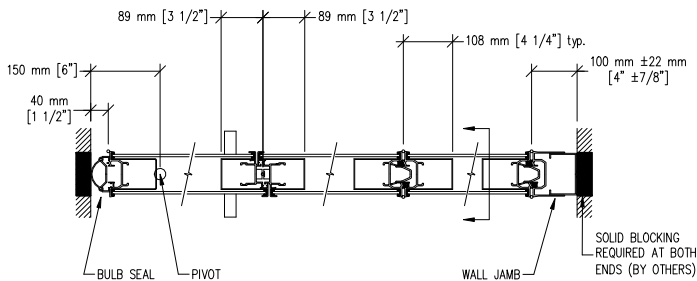

#23-T aluminum track for

Optional Hanger Bracket

required when top nuts do not allow adjustment

Top & Bottom retractable seals

Top fixed & Bottom retractable seals

Telescopic closure & Bulb seal

Telescopic closure & Fixed wall jamb

Pivot closure panel & Fixed wall jamb