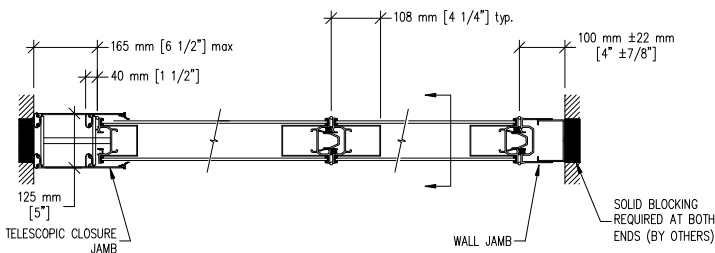

#23-T aluminum track for

Optional Hanger Bracket

required when top nuts do not allow adjustment

Top & Bottom retractable seals

Top fixed & Bottom retractable seals

Telescopic closure & Bulb seal

Telescopic closure & Fixed wall jamb

Pivot closure panel & Fixed wall jamb