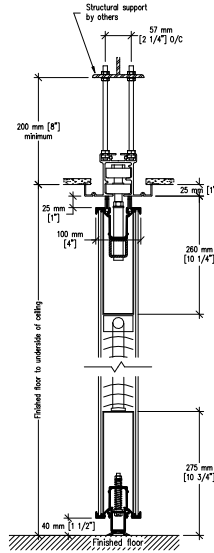

#23-T aluminum track for

Optional Hanger Bracket

required when top nuts do not allow adjustment

Top & Bottom retractable seals

Top fixed & Bottom retractable seals

Telescopic closure & Bulb seal

Telescopic closure & Fixed wall jamb

Pivot closure panel & Fixed wall jamb