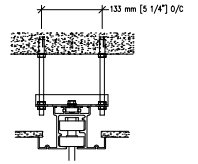

#23-T aluminum track for

Optional Hanger Bracket

required when top nuts do not allow adjustment

Top & Bottom retractable seals

Top fixed & Bottom retractable seals

Telescopic closure & Bulb seal

Telescopic closure & Fixed wall jamb

Pivot closure panel & Fixed wall jamb