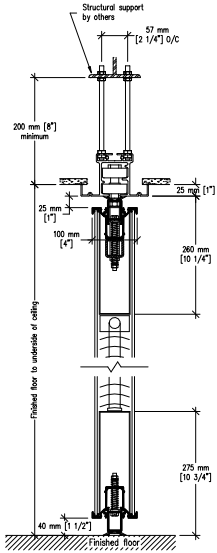

#23-T aluminum track for

Optional Hanger Bracket

required when top nuts do not allow adjustment

Top & Bottom retractable seals

Top fixed & Bottom retractable seals

Telescopic closure & Bulb seal

Telescopic closure & Fixed wall jamb

Pivot closure panel & Fixed wall jamb