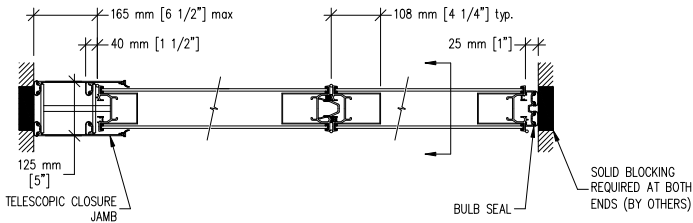

#23-T aluminum track for

Optional Hanger Bracket

required when top nuts do not allow adjustment

Top & Bottom retractable seals

Top fixed & Bottom retractable seals

Telescopic closure & Bulb seal

Telescopic closure & Fixed wall jamb

Pivot closure panel & Fixed wall jamb