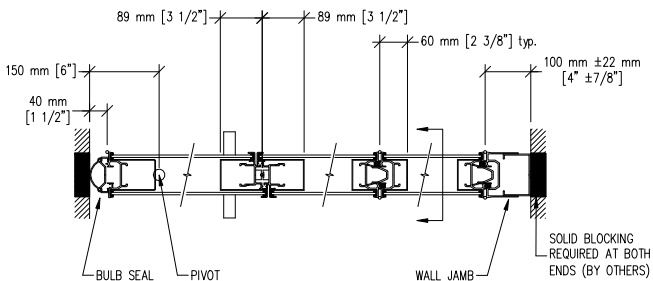

#45-T aluminum track

Optional Hanger Bracket

required when top nuts do not allow adjustment

Top fixed & Bottom automatic seals

Telescopic closure & Bulb seal

Telescopic closure & Fixed wall jamb

Pivot closure panel & Fixed wall jamb