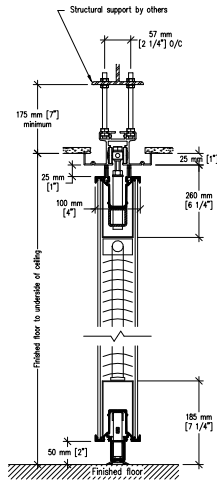

#45-T aluminum track

Optional Hanger Bracket

required when top nuts do not allow adjustment

Top fixed & Bottom automatic seals

Telescopic closure & Bulb seal

Telescopic closure & Fixed wall jamb

Pivot closure panel & Fixed wall jamb