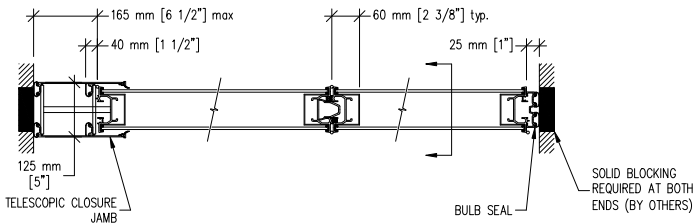

#45-T aluminum track

Optional Hanger Bracket

required when top nuts do not allow adjustment

Top fixed & Bottom automatic seals

Telescopic closure & Bulb seal

Telescopic closure & Fixed wall jamb

Pivot closure panel & Fixed wall jamb