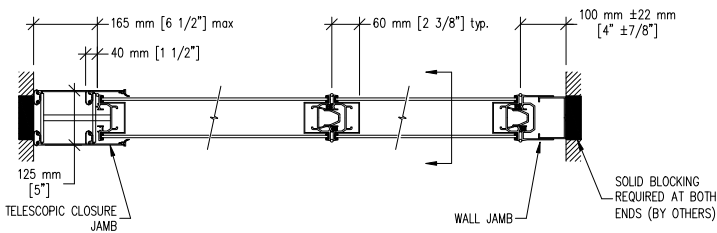

#45-T aluminum track

Optional Hanger Bracket

required when top nuts do not allow adjustment

Top fixed & Bottom automatic seals

Telescopic closure & Bulb seal

Telescopic closure & Fixed wall jamb

Pivot closure panel & Fixed wall jamb