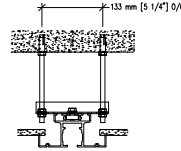

#45-T aluminum track

Optional Hanger Bracket

required when top nuts do not allow adjustment

Top fixed & Bottom automatic seals

Telescopic closure & Bulb seal

Telescopic closure & Fixed wall jamb

Pivot closure panel & Fixed wall jamb