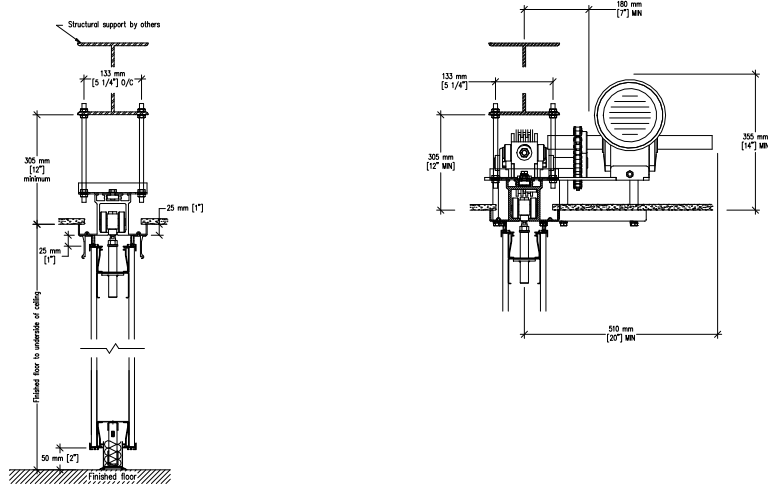

Excel 700 MODEL: 743E

CONTINUOUSLY-HINGED ELECTRICALLY OPERATED PARTITION

#55-T aluminum track

Top fixed & Bottom automatic seals

Vertical Section at Drive Unit

Trimless Edges

Protective Trims

Side jamb & Bulb seal

Side jamb & Bulb seal