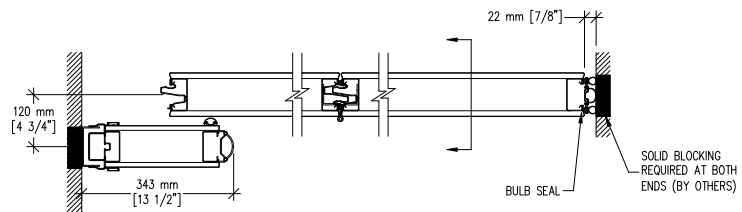

Excel 700 MODEL: 743E

CONTINUOUSLY-HINGED ELECTRICALLY OPERATED PARTITION

#55-T aluminum track

Top fixed & Bottom automatic seals

Vertical Section at Drive Unit

Trimless Edges

Protective Trims

Side jamb & Bulb seal

Side jamb & Bulb seal