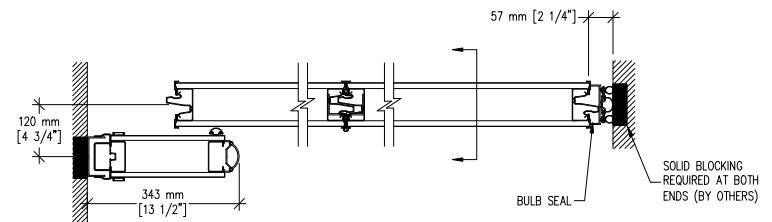

Excel 700 MODEL: 743E

CONTINUOUSLY-HINGED ELECTRICALLY OPERATED PARTITION

#55-T aluminum track

Top fixed & Bottom automatic seals

Vertical Section at Drive Unit

Trimless Edges

Protective Trims

Side jamb & Bulb seal

Side jamb & Bulb seal