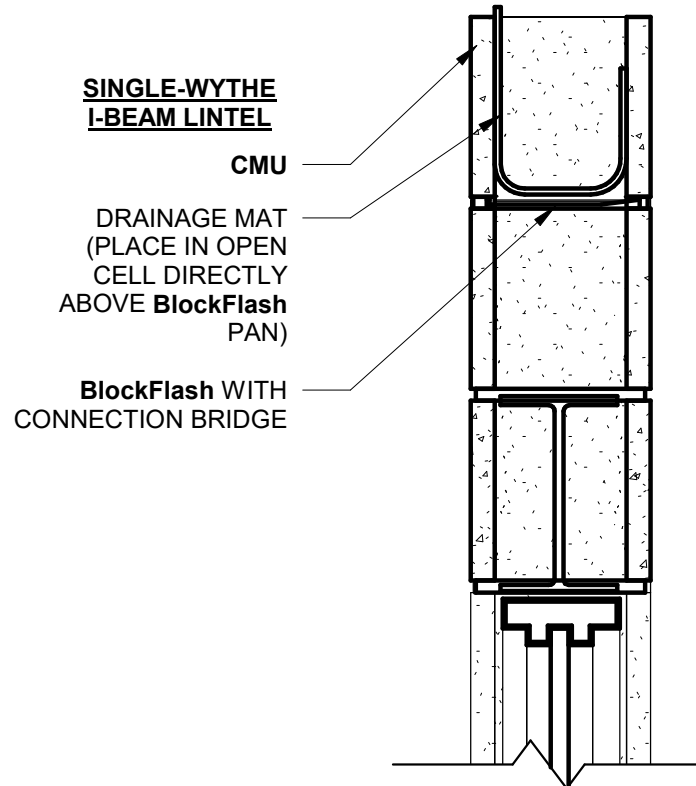

NOTE:
BlockFlash IS AVAILABLE FOR 8",
10" AND 12" CMU

SINGLE-WYTHER
I-BEAM LINTEL

PERSPECTIVE VIEW

SECTION VIEW

Moisture
Management
for Masonry

326 Melton Rd., Burns Harbor, IN 46304
P 800 664 6638 F 219 787 5088
www.mortarnet.com

 **BlockFlash**[®]

LINTEL DETAIL