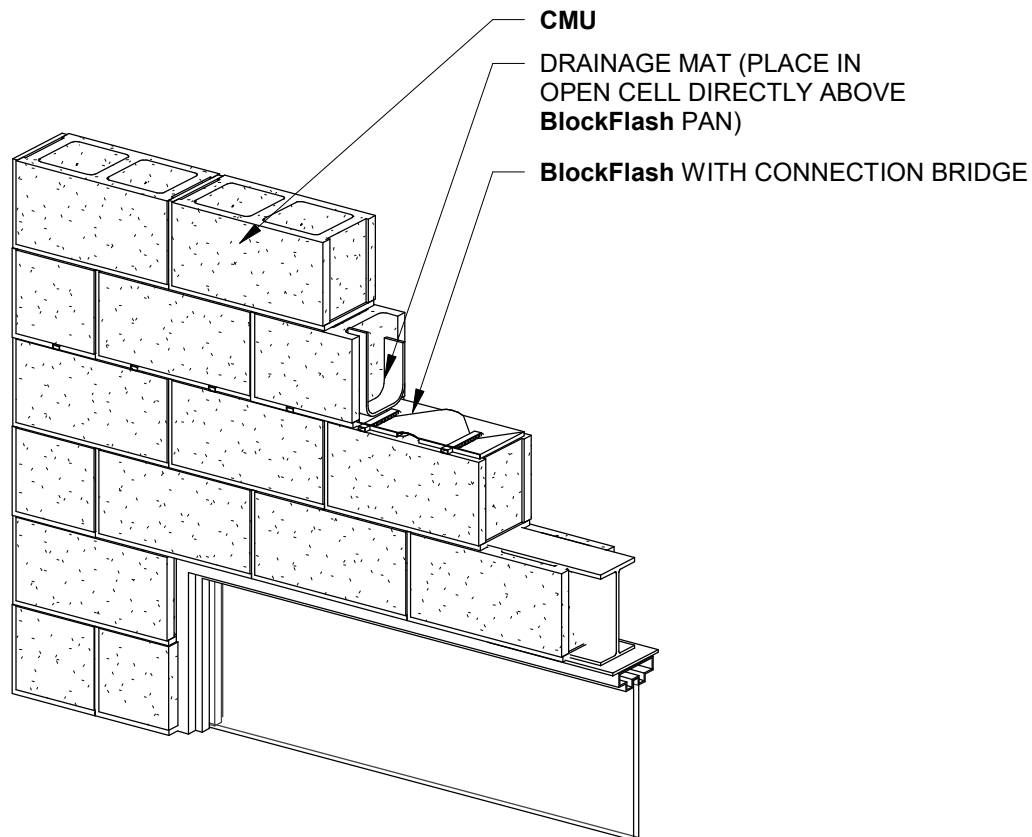

NOTE:
BlockFlash IS AVAILABLE FOR 8",
10" AND 12" CMU

SINGLE-WYTHER
I-BEAM LINTEL

PERSPECTIVE VIEW

SECTION VIEW

Moisture
Management
for Masonry

326 Melton Rd., Burns Harbor, IN 46304
P 800 664 6638 F 219 787 5088
www.mortarnet.com

 **BlockFlash**[®]

LINTEL DETAIL