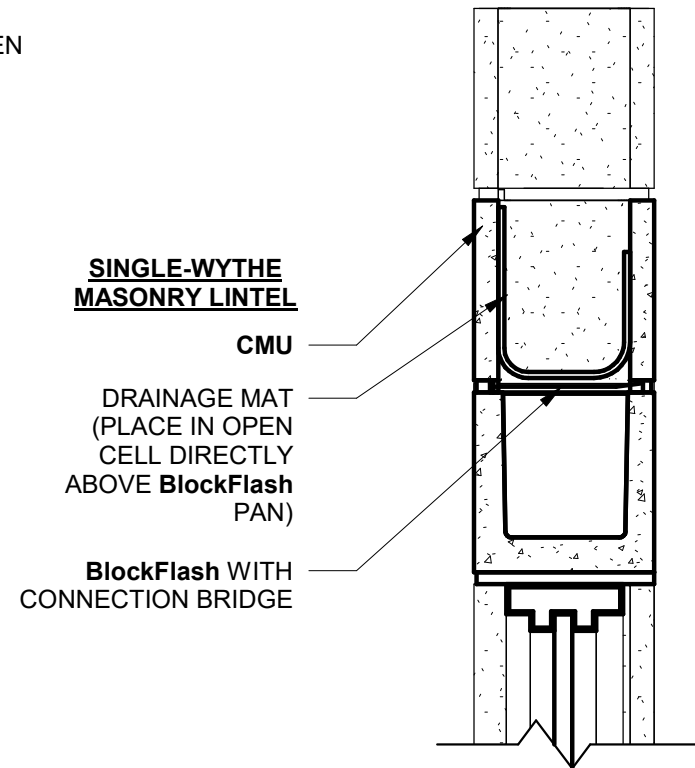

SECTION VIEW