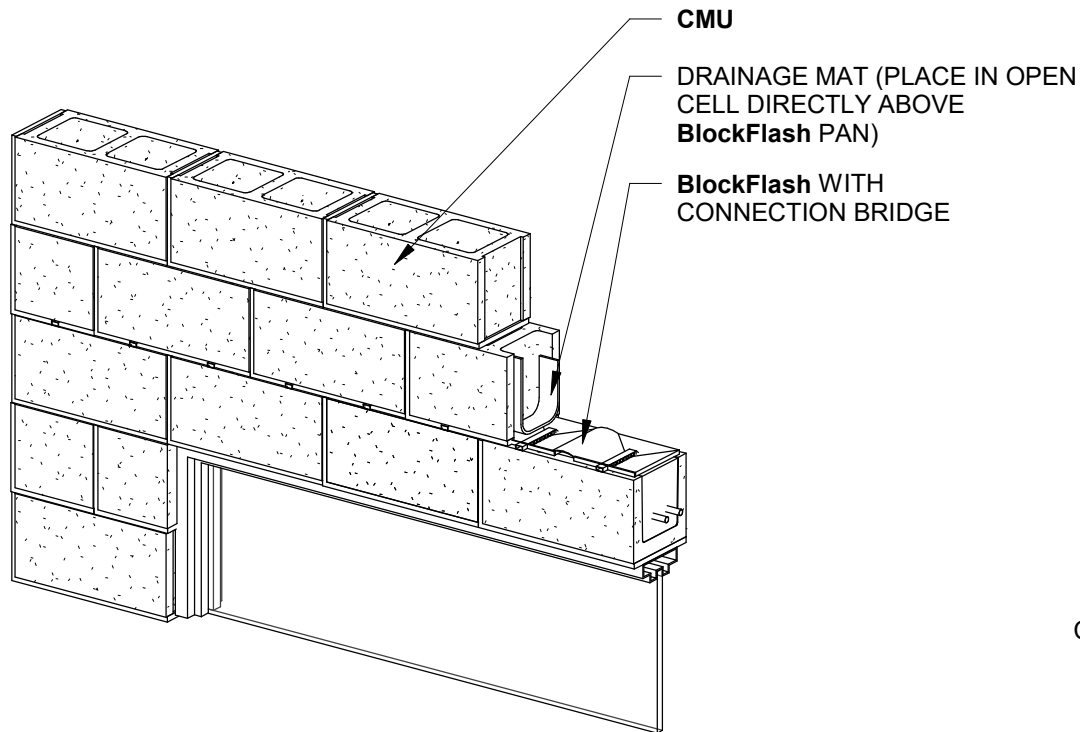

NOTE:
BlockFlash IS AVAILABLE FOR 8",
10" AND 12" CMU

SINGLE-WYTHE MASONRY LINTEL

PERSPECTIVE VIEW