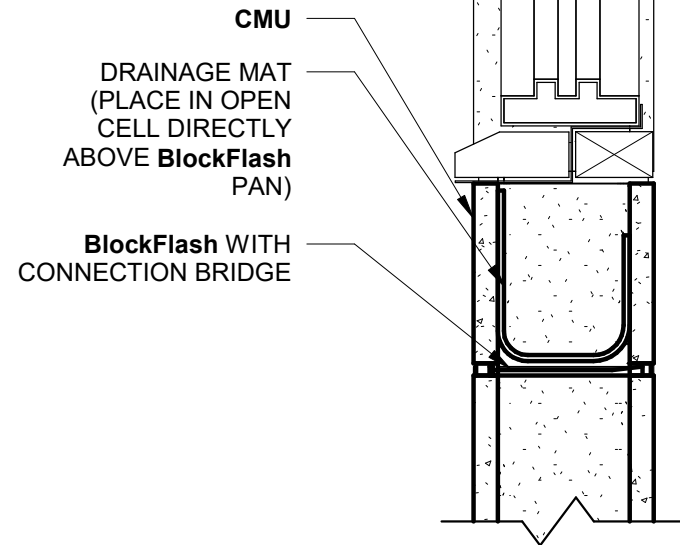

NOTE:
BlockFlash IS AVAILABLE FOR 8",
10" AND 12" CMU

SINGLE-WYTHE SILL

PERSPECTIVE VIEW

SINGLE-WYTHE MASONRY LINTEL

SECTION VIEW

Moisture
Management
for Masonry

326 Melton Rd., Burns Harbor, IN 46304
P 800 664 6638 F 219 787 5088
www.mortarnet.com

 **BlockFlash**[®]

WINDOW SILL DETAIL