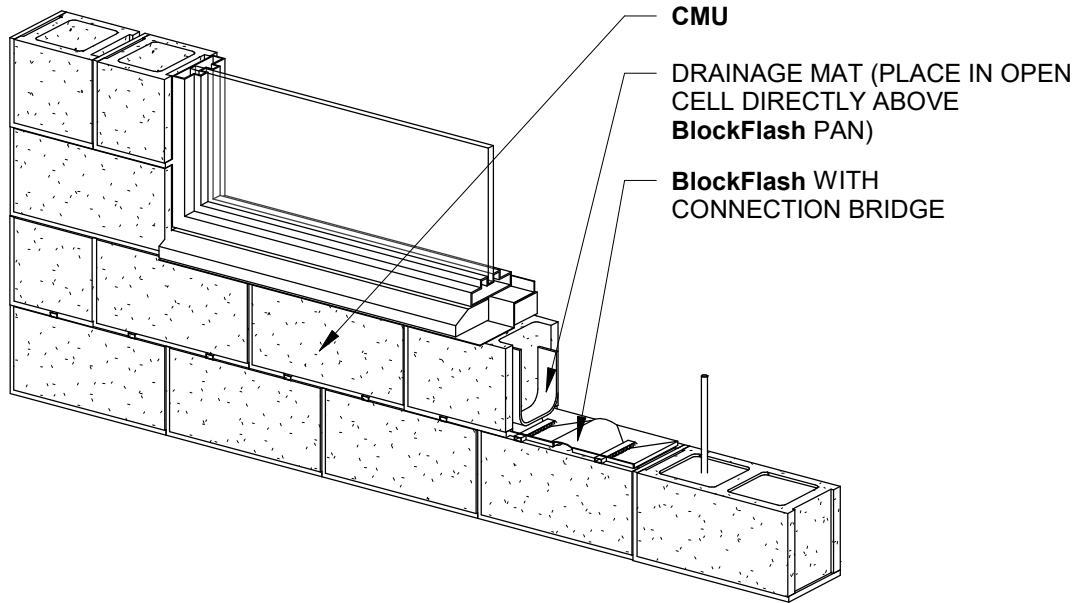

NOTE:
BlockFlash IS AVAILABLE FOR 8",
10" AND 12" CMU

SINGLE-WYTHE SILL

PERSPECTIVE VIEW

SINGLE-WYTHE MASONRY LINTEL

SECTION VIEW

Moisture
Management
for Masonry

326 Melton Rd., Burns Harbor, IN 46304
P 800 664 6638 F 219 787 5088
www.mortarnet.com

 **BlockFlash**[®]

WINDOW SILL DETAIL