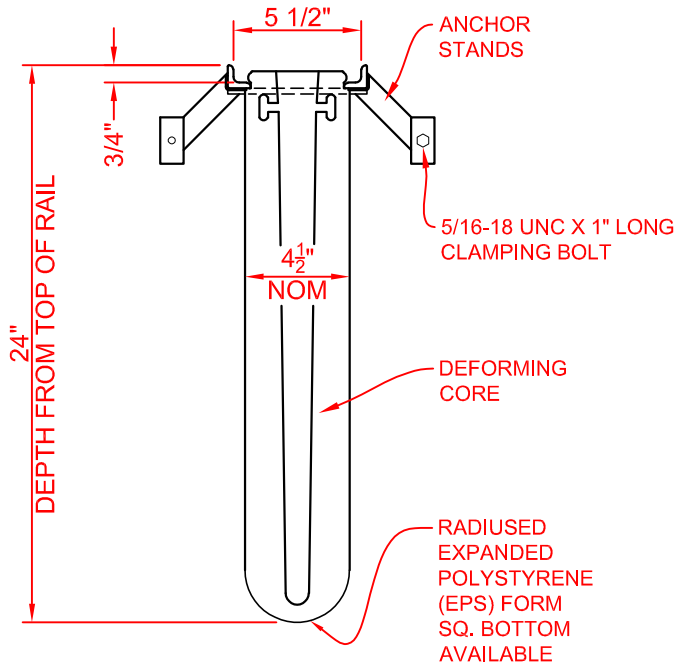

PLAN VIEW

FINISH SPECIFICATION
 GRATE FRAME: BLACK POLYESTER POWDER COAT
 HOT DIP GALVANIZE - OPTIONAL
 STAINLESS STEEL - OPTIONAL
 CAST GRATE : SHOP BLACK - STANDARD
 HOT DIP GALVANIZE - OPTIONAL

51.9% OPEN AREA
 33.5 SQUARE INCHES PER LINEAR FOOT

DUCTILE IRON GRATE #EG-0424-1DI-A (STANDARD)
 AASHTO M306-10 H-20 & HS-25
 (INSTALLED AFTER REMOVAL OF EPS FORM)

NOTE:
 PLEASE CONTACT MULTIDRAIN SYSTEMS, INC.
 FOR ADDITIONAL GRATE OPTIONS. GRATE SHOULD
 MATCH THOSE USED ON ADJOINING TRENCH SYSTEM

END VIEW

SIDE VIEW

NOTES:

1. INSTALLATION TO BE COMPLETED IN ACCORDANCE WITH MANUFACTURER'S SPECIFICATIONS AND INSTALLATION INSTRUCTIONS.
2. A TRENCH SHALL BE EXCAVATED A MINIMUM OF 12" WIDER THAN THE OVERALL WIDTH OF THE STEEL FRAME (6" MINIMUM EACH SIDE) AND A MINIMUM OF 6 INCHES DEEPER THAN THE OVERALL DEPTH OF THE ECONODRAIN EPS FORM.
3. DO NOT SCALE DRAWINGS.