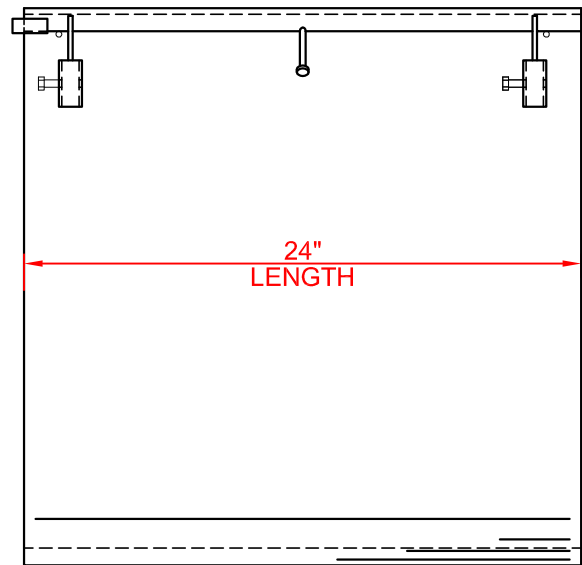

PLAN VIEW

FINISH SPECIFICATION
 GRATE FRAME: BLACK POLYESTER POWDER COAT
 HOT DIP GALVANIZE - OPTIONAL
 STAINLESS STEEL - OPTIONAL
 CAST GRATE : SHOP BLACK - STANDARD
 HOT DIP GALVANIZE - OPTIONAL

51.9% OPEN AREA
 33.5 SQUARE INCHES PER LINEAR FOOT

DUCTILE IRON GRATE #EG-0424-1DI-A (STANDARD)
 AASHTO M306-10 H-20 & HS-25
 (INSTALLED AFTER REMOVAL OF EPS FORM)

NOTE:
 PLEASE CONTACT MULTIDRAIN SYSTEMS, INC.
 FOR ADDITIONAL GRATE OPTIONS. GRATE SHOULD
 MATCH THOSE USED ON ADJOINING TRENCH SYSTEM

END VIEW

SIDE VIEW

NOTES:

1. INSTALLATION TO BE COMPLETED IN ACCORDANCE WITH MANUFACTURER'S SPECIFICATIONS AND INSTALLATION INSTRUCTIONS.
2. A TRENCH SHALL BE EXCAVATED A MINIMUM OF 12" WIDER THAN THE OVERALL WIDTH OF THE STEEL FRAME (6" MINIMUM EACH SIDE) AND A MINIMUM OF 6 INCHES DEEPER THAN THE OVERALL DEPTH OF THE ECONODRAIN EPS FORM.
3. DO NOT SCALE DRAWINGS.