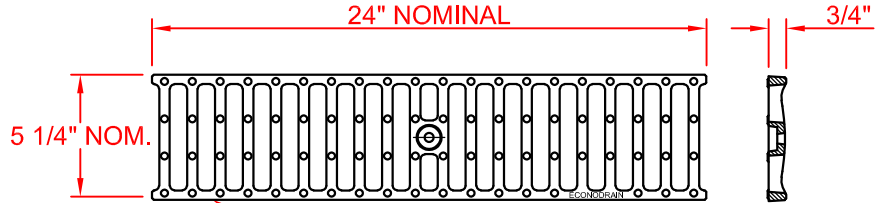

PLAN VIEW

FINISH SPECIFICATION
 GRATE FRAME: BLACK POLYESTER POWDER COAT
 HOT DIP GALVANIZE - OPTIONAL
 STAINLESS STEEL - OPTIONAL
 CAST GRATE : SHOP BLACK - STANDARD
 HOT DIP GALVANIZE - OPTIONAL

51.9% OPEN AREA
 33.5 SQUARE INCHES PER LINEAR FOOT

DUCTILE IRON GRATE #EG-0424-1DI-A (STANDARD)
 AASHTO M306-10 H-20 & HS-25
 (INSTALLED AFTER REMOVAL OF EPS FORM)

NOTE:
 PLEASE CONTACT MULTIDRAIN SYSTEMS, INC.
 FOR ADDITIONAL GRATE OPTIONS. GRATE SHOULD
 MATCH THOSE USED ON ADJOINING TRENCH SYSTEM

END VIEW

SIDE VIEW

NOTES:

1. INSTALLATION TO BE COMPLETED IN ACCORDANCE WITH MANUFACTURER'S SPECIFICATIONS AND INSTALLATION INSTRUCTIONS.
2. A TRENCH SHALL BE EXCAVATED A MINIMUM OF 12" WIDER THAN THE OVERALL WIDTH OF THE STEEL FRAME (6" MINIMUM EACH SIDE) AND A MINIMUM OF 6 INCHES DEEPER THAN THE OVERALL DEPTH OF THE ECONODRAIN EPS FORM.
3. DO NOT SCALE DRAWINGS.