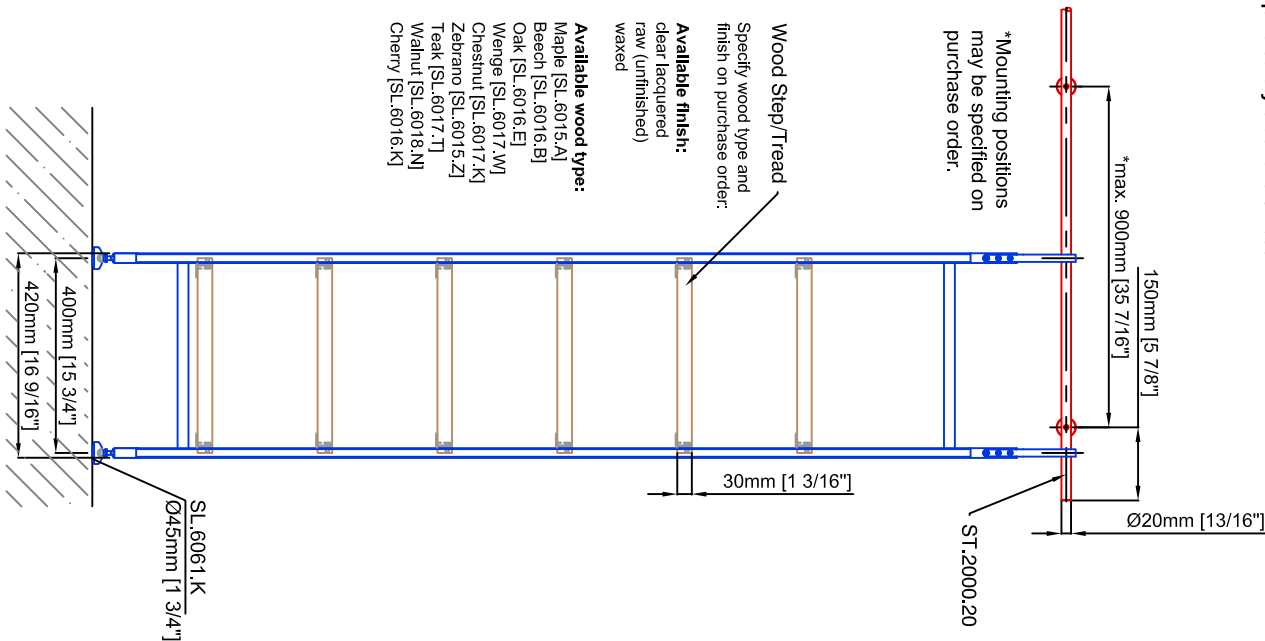

Technical drawings are subject to change without notice.  
All millimeter dimensions are exact and supersede inch conversions.

Ladder height at or above 3000mm [118 1/8"]  
require safety side rails SL.6052.AK