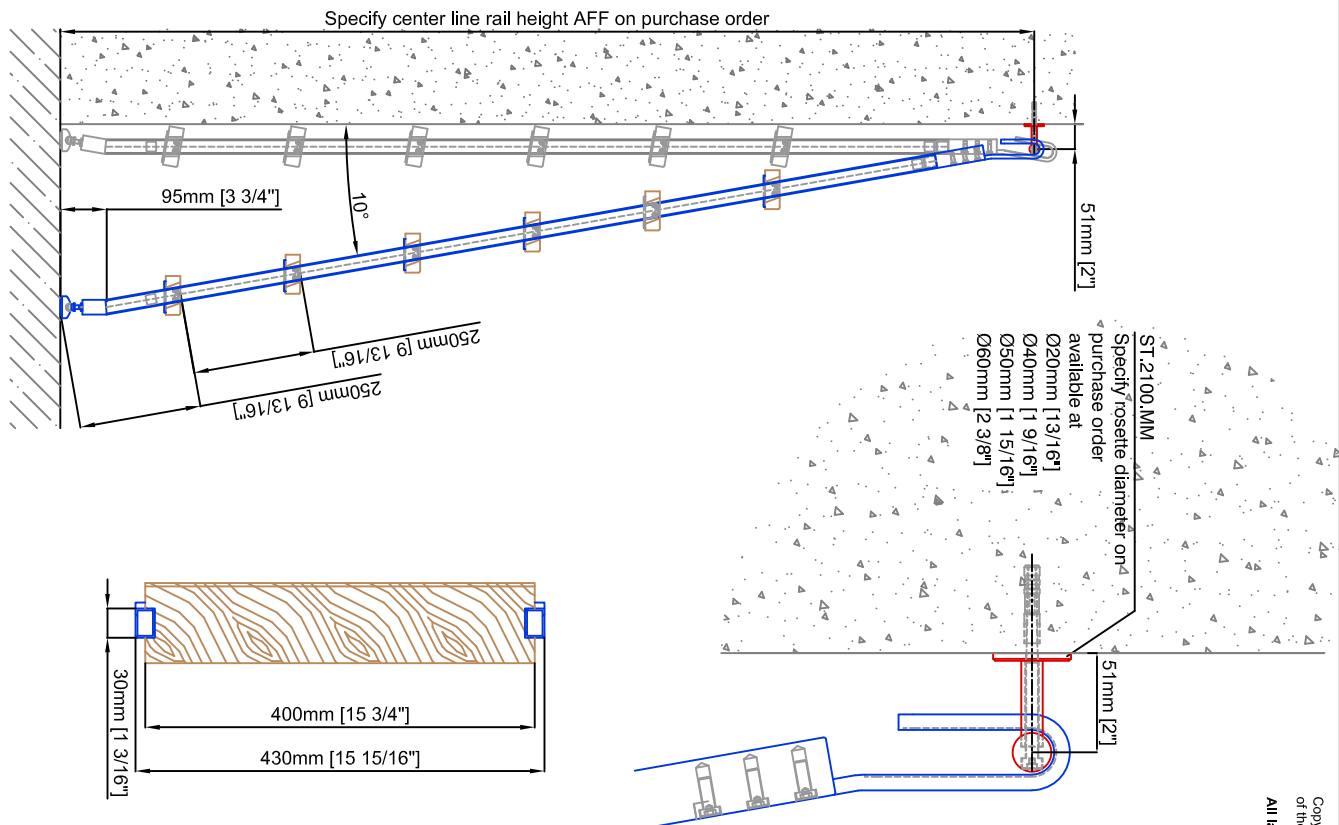

Copyright MWE NA Inc. all rights reserved. Reproduction or other use of these designs without written consent from MWE NA Inc. is prohibited.
All ladder systems require reinforced walls, cabinets, or shelving.

Hook Ladder SL.6001.AK.H

Date Prepared: October 2018 Prepared By: CDA | JRT