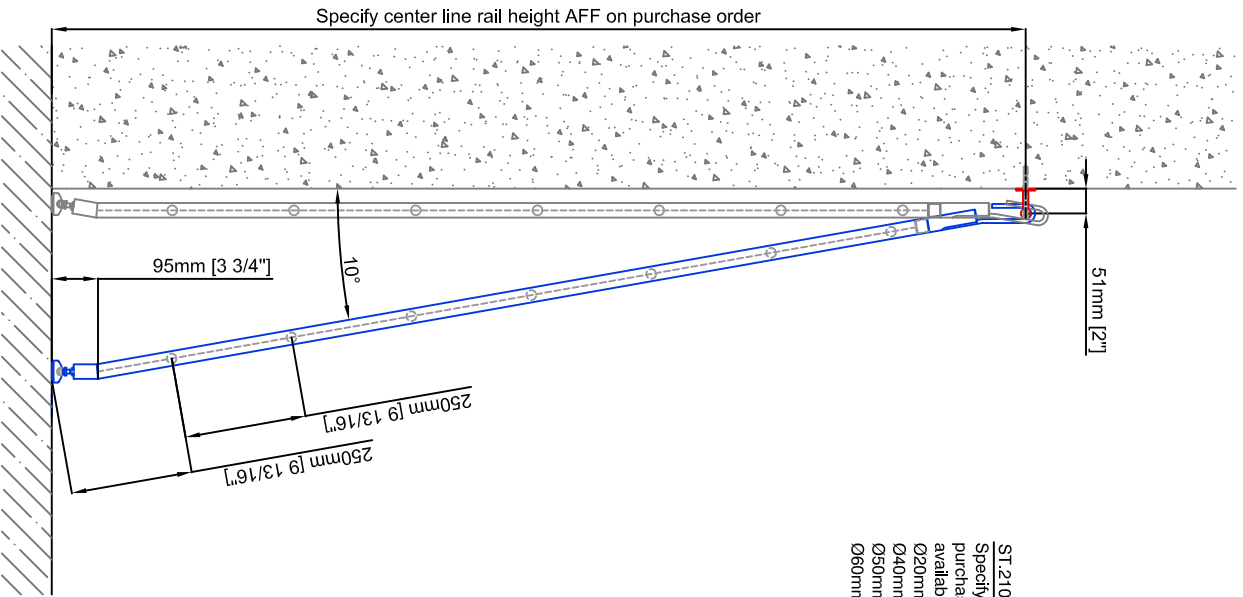

Technical drawings are subject to change without notice.
 All millimeter dimensions are exact and supersede inch conversions.
Ladder height at or above 3000mm [118 1/8"]
 require safety side rails SL.6052.KL

Hook Ladder SL.6001.KL

Date Prepared: October 2018 Prepared By: CDA | JRT