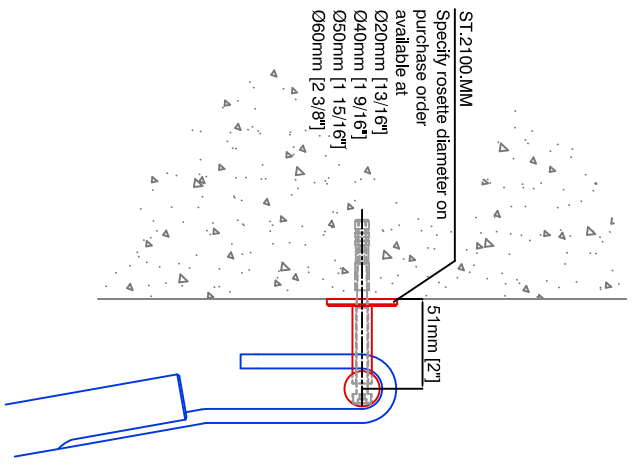

Technical drawings are subject to change without notice.
All millimeter dimensions are exact and supersede inch conversions.
Ladder height at or above 3000mm [118 1/8"]
require safety side rails SL.6052.KL

Copyright MWE NA Inc., all rights reserved. Reproduction or other use of these designs without written consent from MWE NA Inc. is prohibited.
All ladder systems require reinforced walls, cabinets, or shelving.

Hook Ladder SL.6001.KL

Date Prepared: October 2018 Prepared By: CDA | JRT