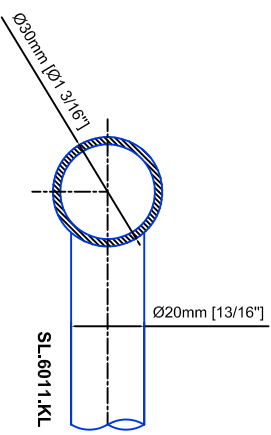

Technical drawings are subject to change without notice.
All millimeter dimensions are exact and supersede inch conversions.
Ladder height at or above 3000mm [118 1/8"]
require safety side rails SL.6052.KL

Copyright MWE NA Inc., all rights reserved. Reproduction or other use of these designs without written consent from MWE NA Inc. is prohibited.
All ladder systems require reinforced walls, cabinets, or shelving.

Hook Ladder SL.6001.KL

Date Prepared: October 2018 Prepared By: CDA | JRT