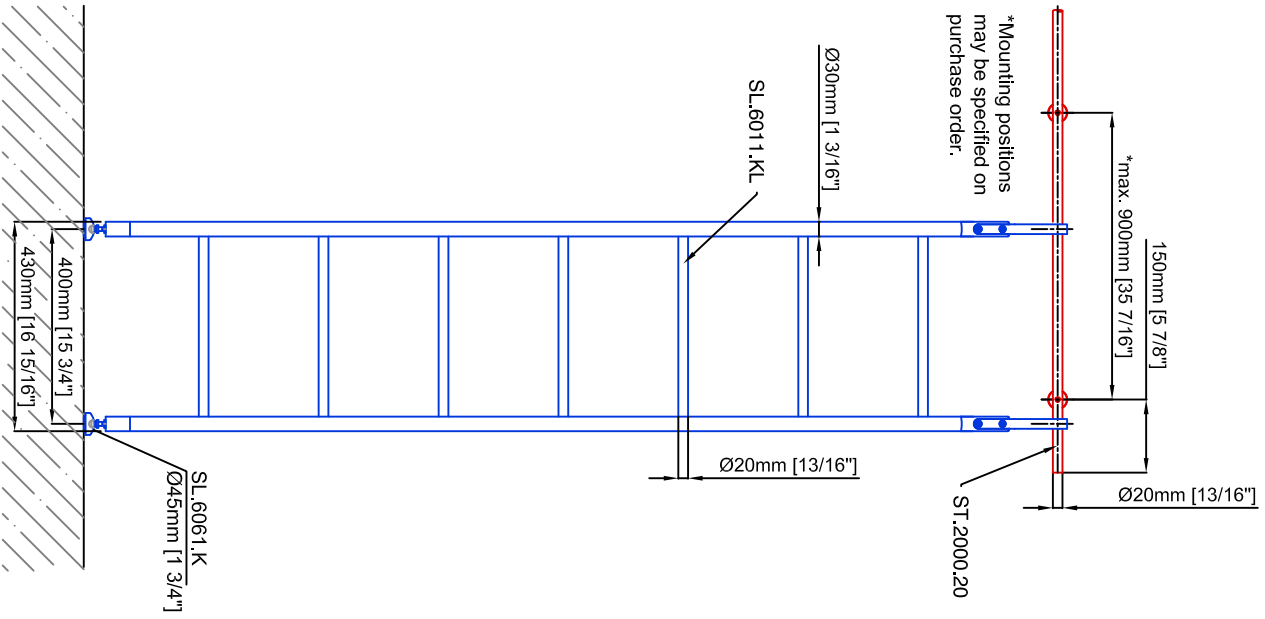

Technical drawings are subject to change without notice.
All millimeter dimensions are exact and supersede inch conversions.
Ladder height at or above 3000mm [118 1/8"]
require safety side rails SL.6052.KL

Copyright MWE NA Inc., all rights reserved. Reproduction or other use of these designs without written consent from MWE NA Inc. is prohibited.
All ladder systems require reinforced walls, cabinets, or shelving.

Hook Ladder SL.6001.KL

Date Prepared: October 2018 Prepared By: CDA | JRT