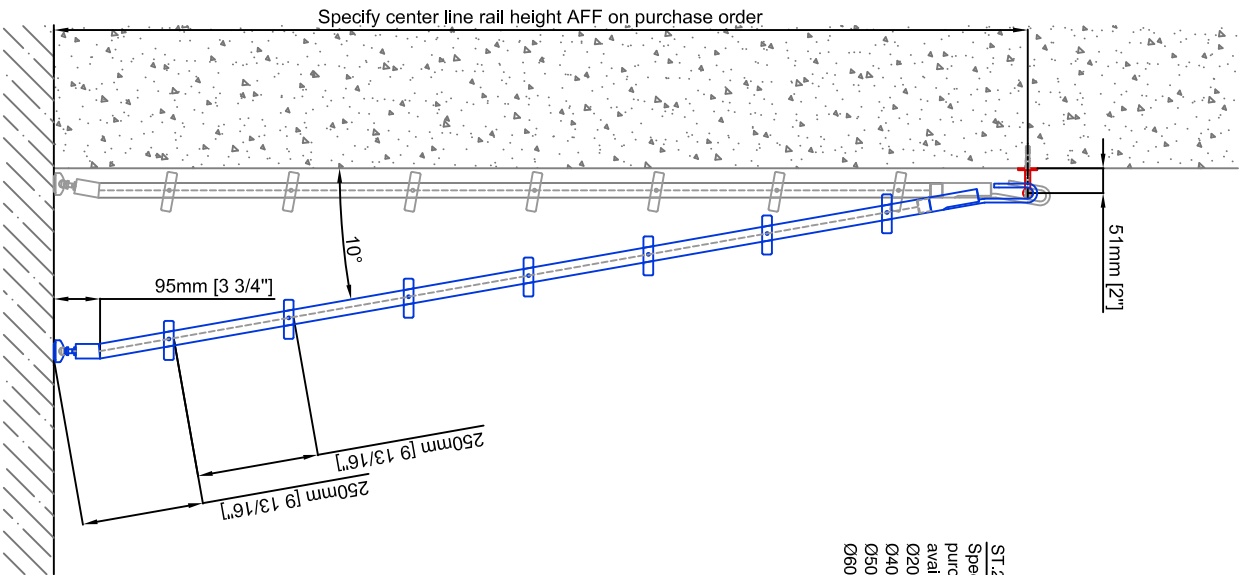

Technical drawings are subject to change without notice.
 All millimeter dimensions are exact and supersede inch conversions.
Ladder height at or above 3000mm [118 1/8"]
require safety side rails SL.6052.KL