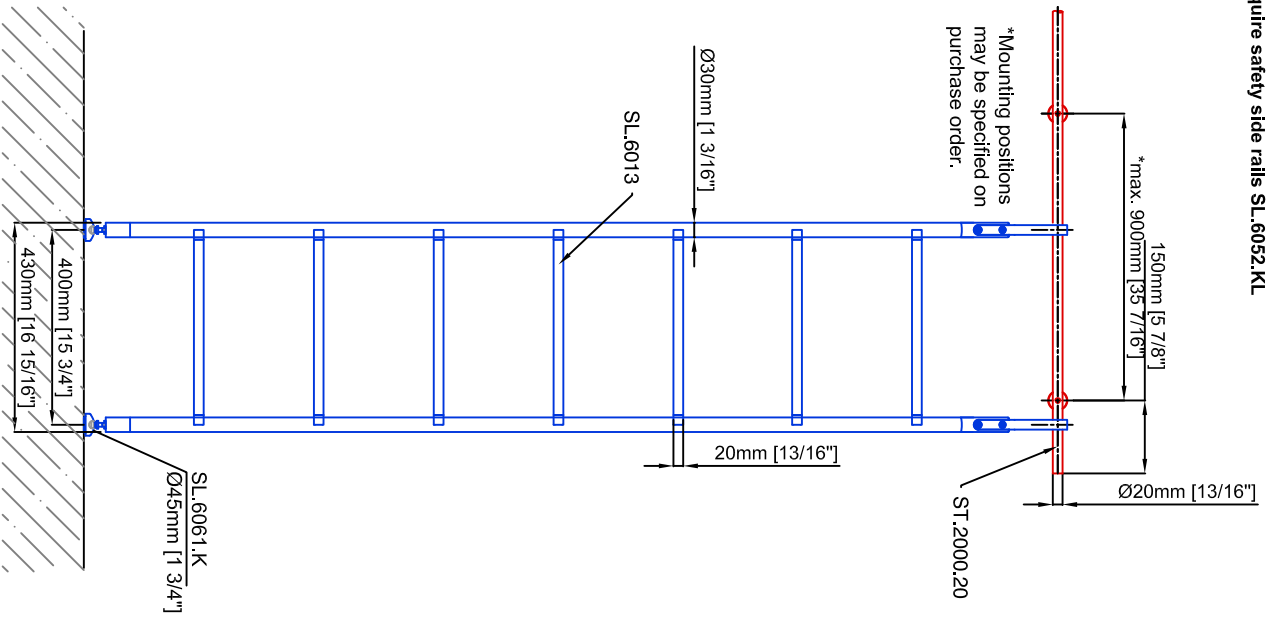

Technical drawings are subject to change without notice.
 All millimeter dimensions are exact and supersede inch conversions.
Ladder height at or above 3000mm [118 1/8"]
require safety side rails SL.6052.KL