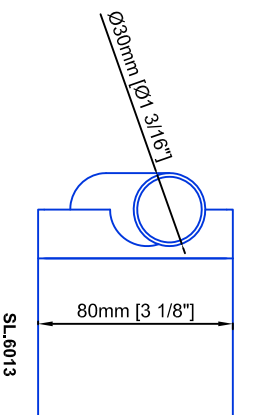

Technical drawings are subject to change without notice.
 All millimeter dimensions are exact and supersede inch conversions.
Ladder height at or above 3000mm [118 1/8"]
require safety side rails SL.6052.KL