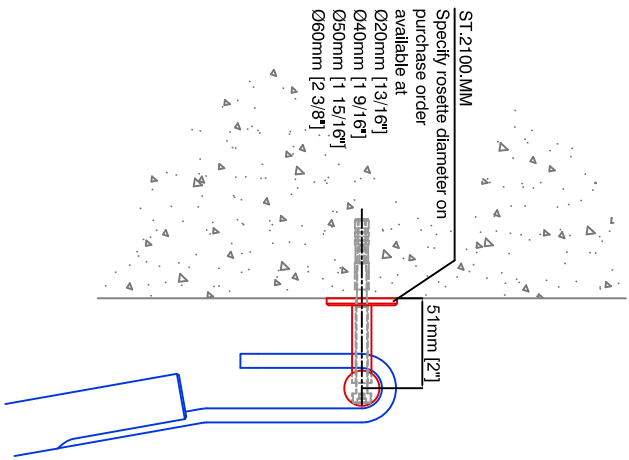

Technical drawings are subject to change without notice.
 All millimeter dimensions are exact and supersede inch conversions.
Ladder height at or above 3000mm [118 1/8"]
require safety side rails SL.6052.KL