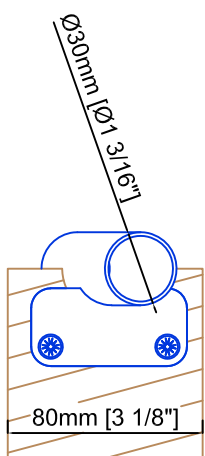

Hook Ladder SL.6001.KL.H

Date Prepared: October 2018 Prepared By: CDA | JRT