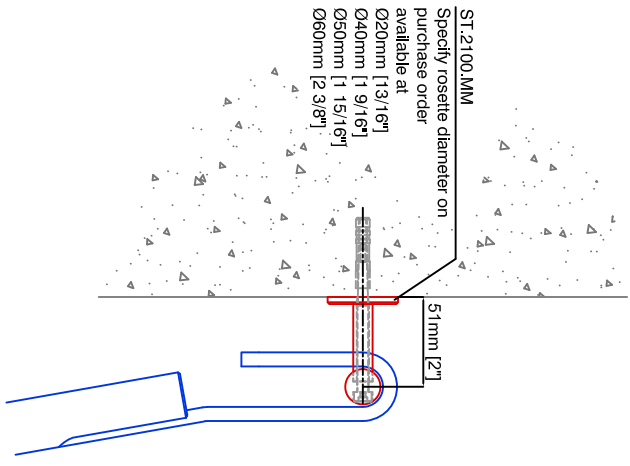

Hook Ladder SL.6001.KL.H

Date Prepared: October 2018 Prepared By: CDA | JRT