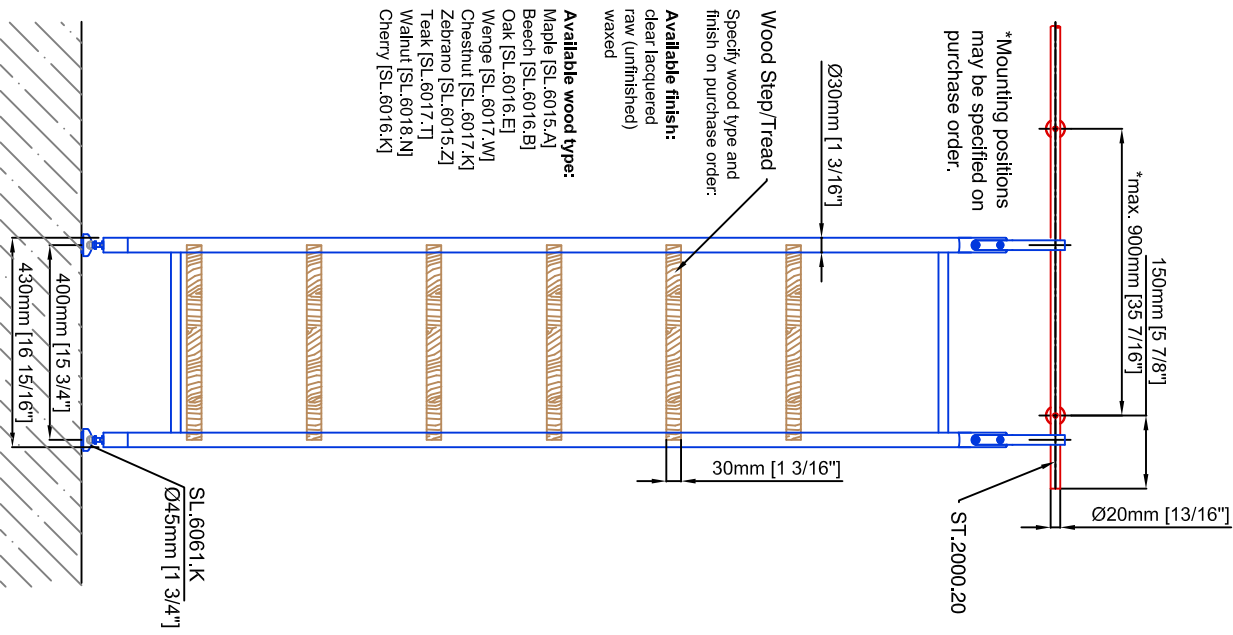

Technical drawings are subject to change without notice.
All millimeter dimensions are exact and supersede inch conversions.

Ladder height at or above 3000mm [118 1/8"]
require safety side rails SL.6052.KL

Copyright MWE NA Inc. all rights reserved. Reproduction or other use
of these designs without written consent from MWE NA Inc is prohibited.
All ladder systems require reinforced walls, cabinets, or shelving.

Available wood type:
Maple [SL.6015.A]
Beech [SL.6016.B]
Oak [SL.6016.E]
Wenge [SL.6017.W]
Chestnut [SL.6017.K]
Zabrano [SL.6015.Z]
Teak [SL.6017.T]
Walnut [SL.6018.N]
Cherry [SL.6016.K]

Available finish:
clear lacquered
raw (unfinished)
waxed

Wood Step/Tread
Specify wood type and
finish on purchase order.