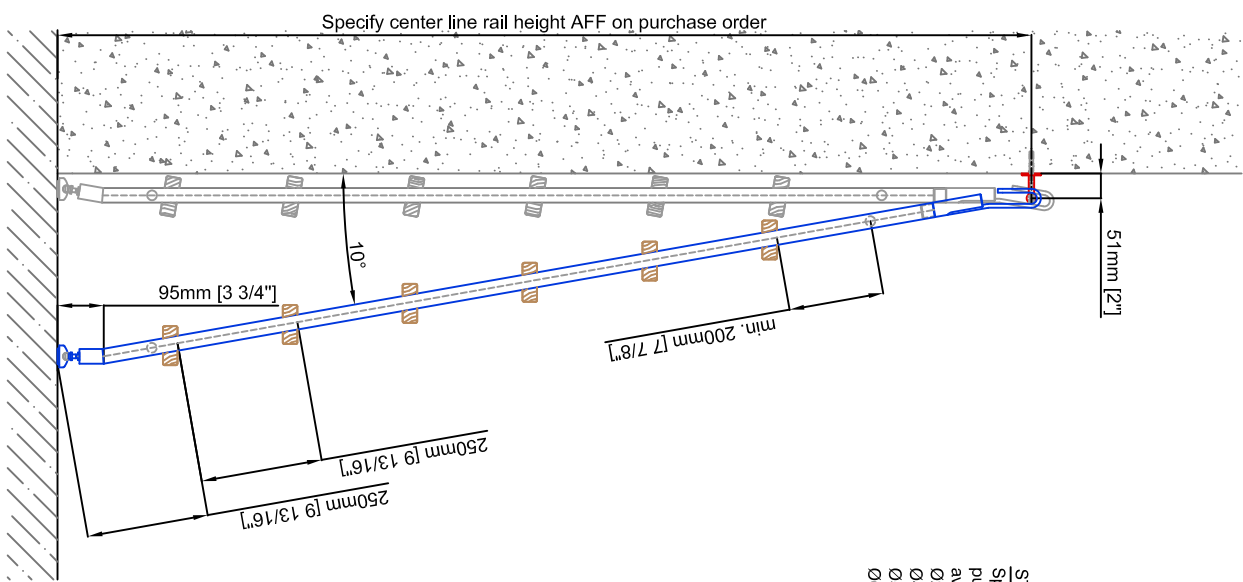

Technical drawings are subject to change without notice.
All millimeter dimensions are exact and supersede inch conversions.

Ladder height at or above 3000mm [118 1/8"]
require safety side rails SL.6052.KL

Wood Step/Tread
Specify wood type and
finish on purchase order.

Hook Ladder SL.6001.KL.H

Date Prepared: October 2018 Prepared By: CDA | JRT