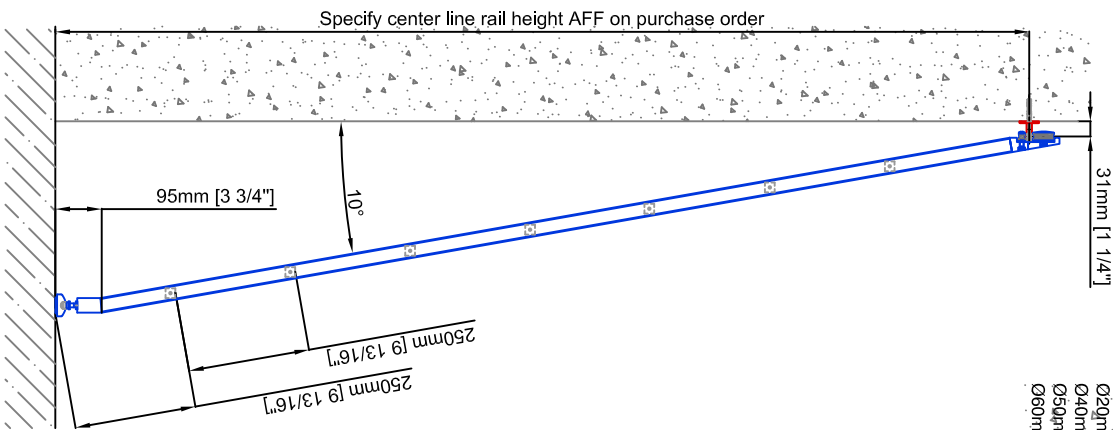

Technical drawings are subject to change without notice.  
All millimeter dimensions are exact and supersede inch conversions.

Ladder height at or above 3000mm [118 1/8"]  
require safety side rails SL.6052.AK