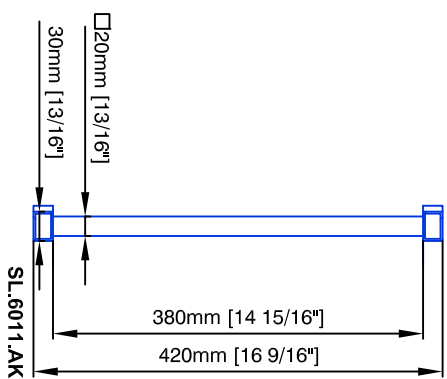

Technical drawings are subject to change without notice.  
All millimeter dimensions are exact and supersede inch conversions.

Ladder height at or above 3000mm [118 1/8"]  
require safety side rails SL.6052.AK