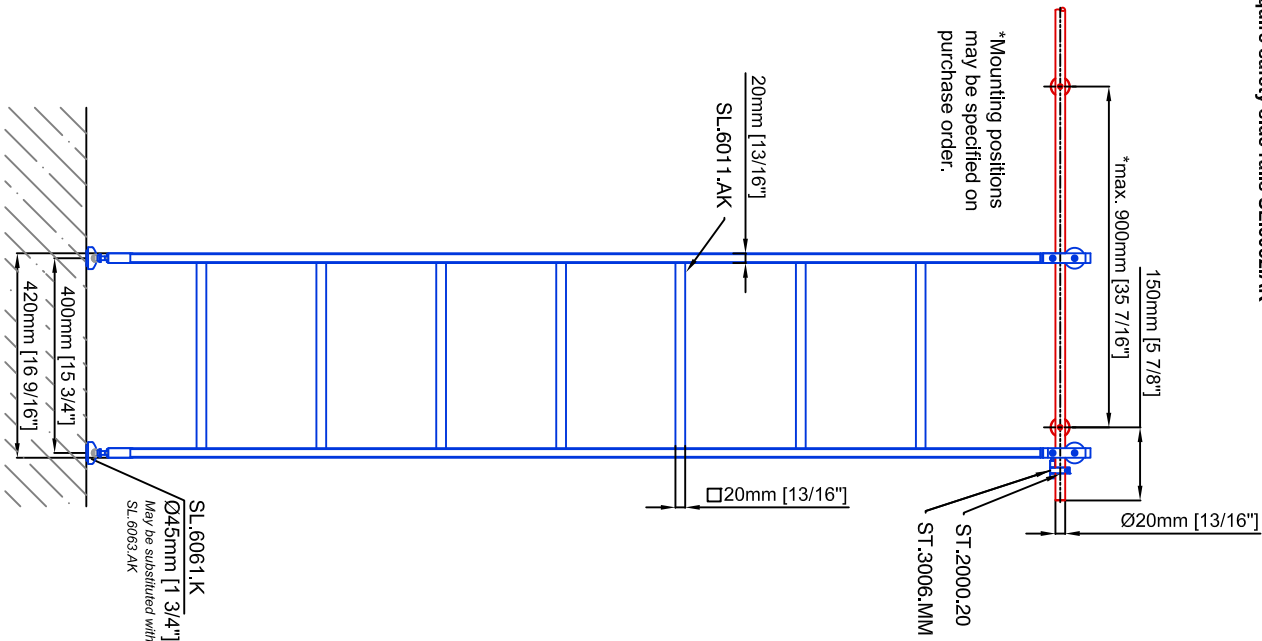

Technical drawings are subject to change without notice.  
All millimeter dimensions are exact and supersede inch conversions.

Ladder height at or above 3000mm [118 1/8"]  
require safety side rails SL.6052.AK