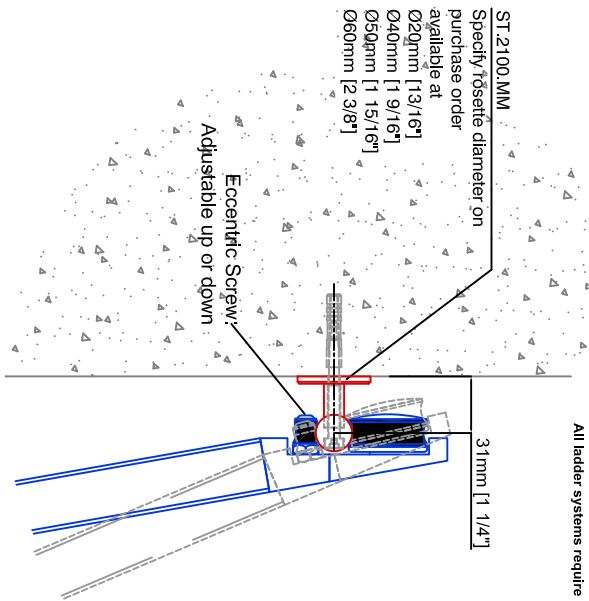

Technical drawings are subject to change without notice.  
All millimeter dimensions are exact and supersede inch conversions.

Ladder height at or above 3000mm [118 1/8"]  
require safety side rails SL.6052.AK