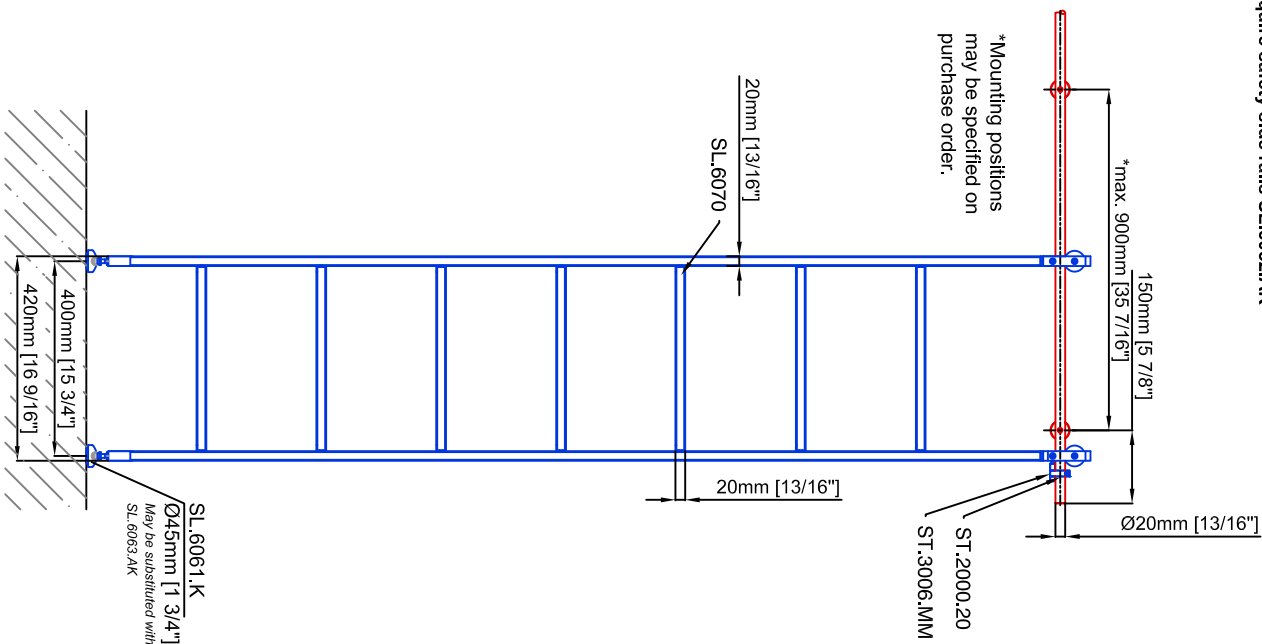

Technical drawings are subject to change without notice.
All millimeter dimensions are exact and supersede inch conversions.

Ladder height at or above 3000mm [118 1/8"]
require safety side rails SL.6052.AK