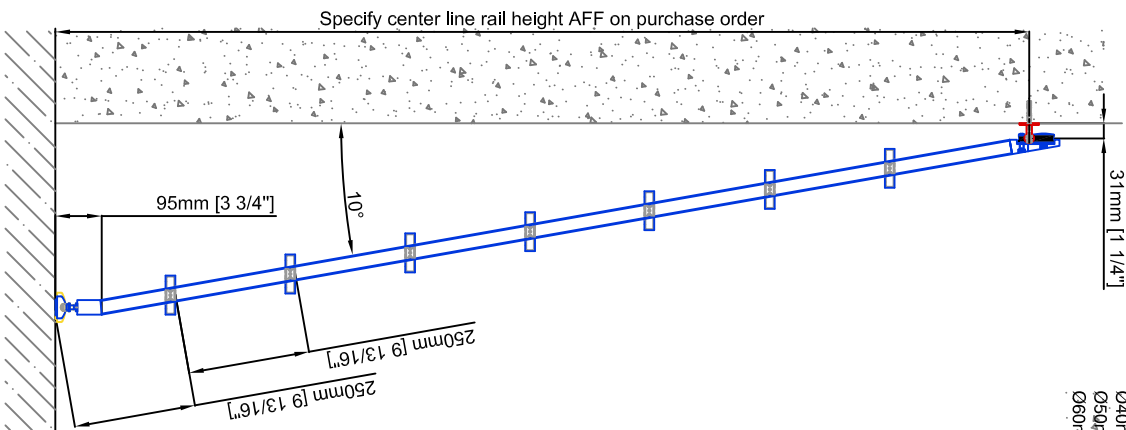

Technical drawings are subject to change without notice.
All millimeter dimensions are exact and supersede inch conversions.

Ladder height at or above 3000mm [118 1/8"]
require safety side rails SL.6052.AK