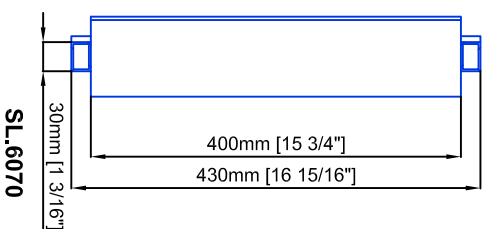

Technical drawings are subject to change without notice.
All millimeter dimensions are exact and supersede inch conversions.

Ladder height at or above 3000mm [118 1/8"]
require safety side rails SL.6052.AK