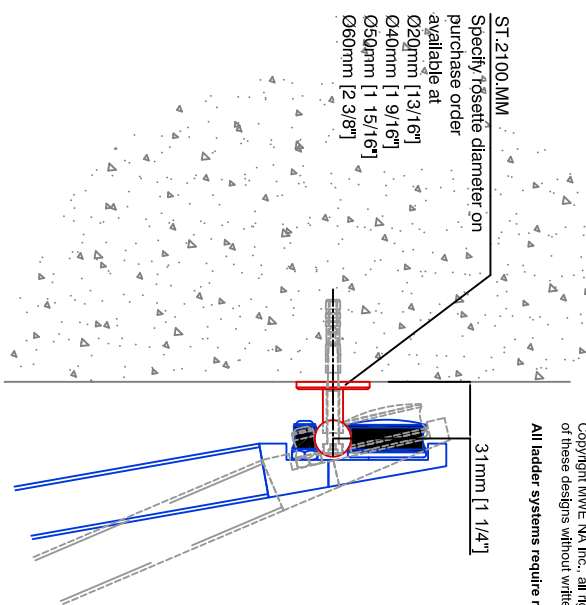

Technical drawings are subject to change without notice.
All millimeter dimensions are exact and supersede inch conversions.

Ladder height at or above 3000mm [118 1/8"]
require safety side rails SL.6052.AK