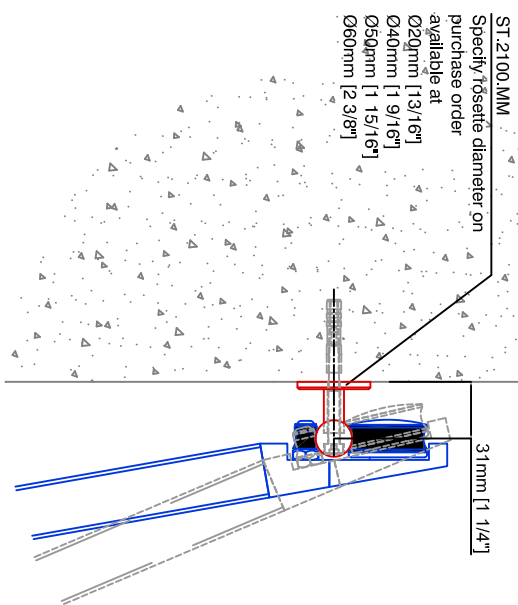

Technical drawings are subject to change without notice.
All millimeter dimensions are exact and supersede inch conversions.

Ladder height at or above 3000mm [118 1/8"]
require safety side rails SL.6052.AK