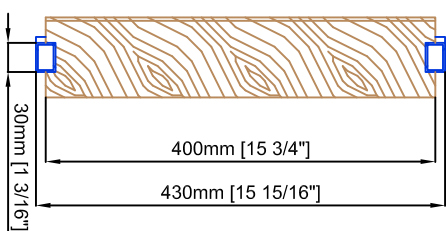

Technical drawings are subject to change without notice.
All millimeter dimensions are exact and supersede inch conversions.

Ladder height at or above 3000mm [118 1/8"]
require safety side rails SL.6052.AK