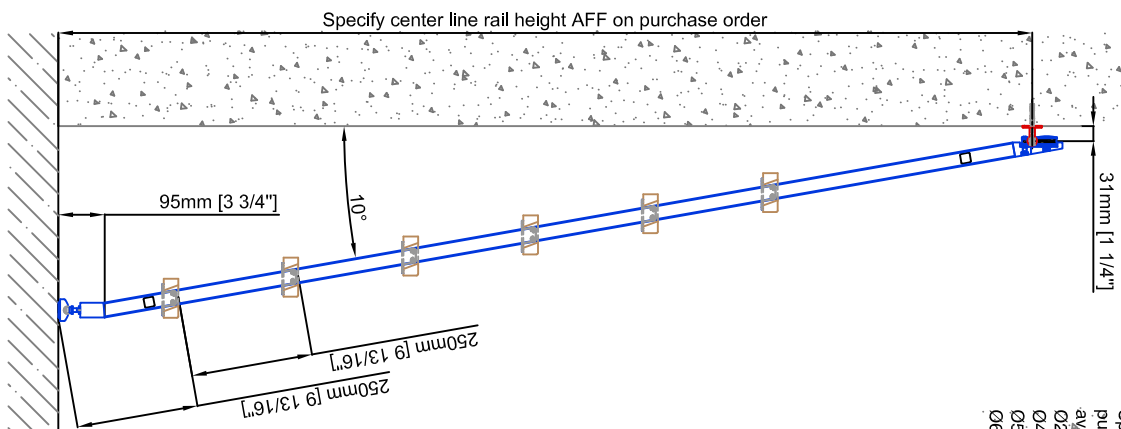

Technical drawings are subject to change without notice.
All millimeter dimensions are exact and supersede inch conversions.

Ladder height at or above 3000mm [118 1/8"]
require safety side rails SL.6052.AK