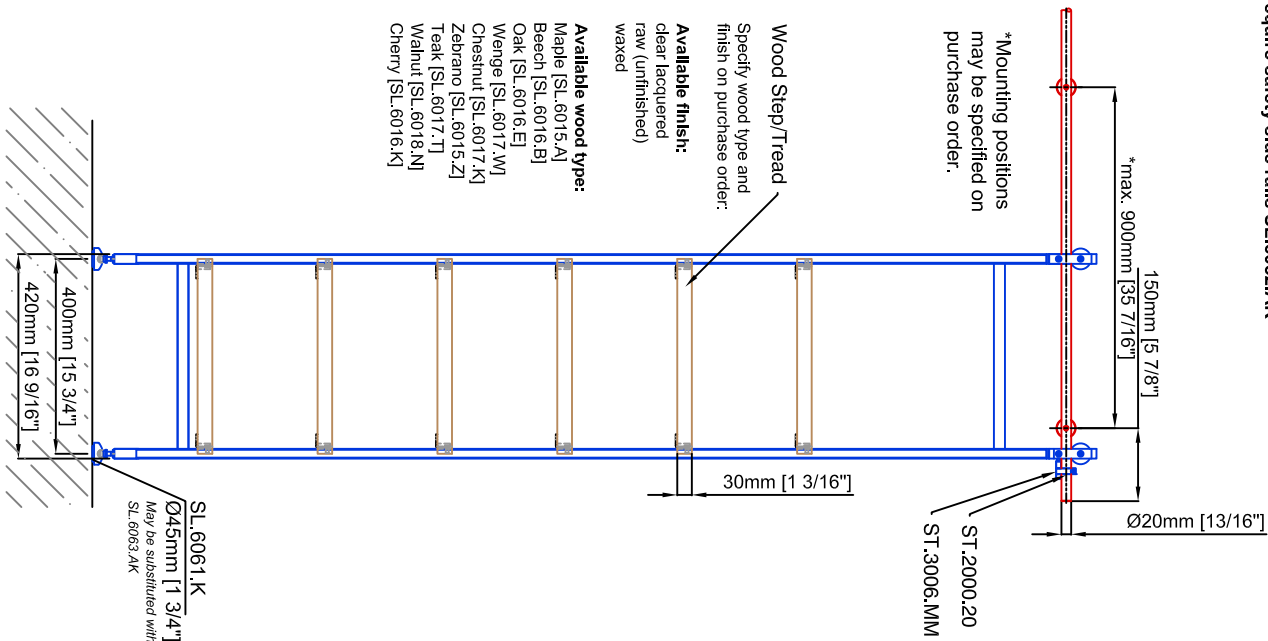

Technical drawings are subject to change without notice.
All millimeter dimensions are exact and supersede inch conversions.

Ladder height at or above 3000mm [118 1/8"]
require safety side rails SL.6052.AK