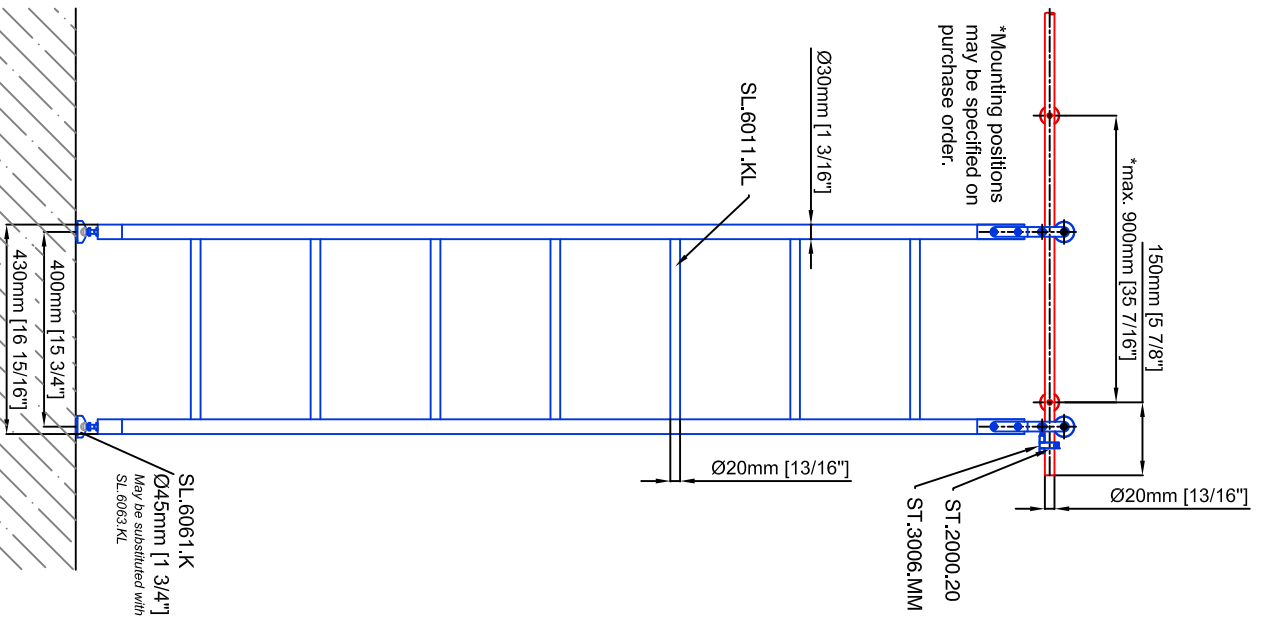

Technical drawings are subject to change without notice.
All millimeter dimensions are exact and supersede inch conversions.
Ladder height at or above 3000mm [118 1/8"]
require safety side rails SL.6052.KL

Copyright MWE NA Inc., all rights reserved. Reproduction or other use
of these designs without written consent from MWE NA Inc. is prohibited.
All ladder systems require reinforced walls, cabinets, or shelving.

Sliding Ladder SL.6002.KL

Date Prepared: October 2018

Prepared By: CDA | JRT