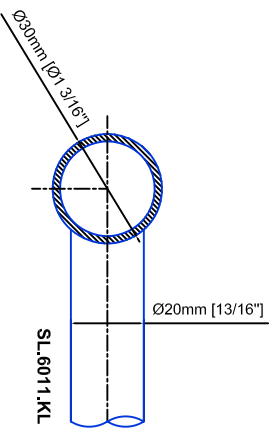

Technical drawings are subject to change without notice.
All millimeter dimensions are exact and supersede inch conversions.
Ladder height at or above 3000mm [118 1/8"]
require safety side rails SL.6052.KL

Copyright MWE NA Inc., all rights reserved. Reproduction or other use
of these designs without written consent from MWE NA Inc. is prohibited.
All ladder systems require reinforced walls, cabinets, or shelving.

Sliding Ladder SL.6002.KL

Date Prepared: October 2018

Prepared By: CDA | JRT