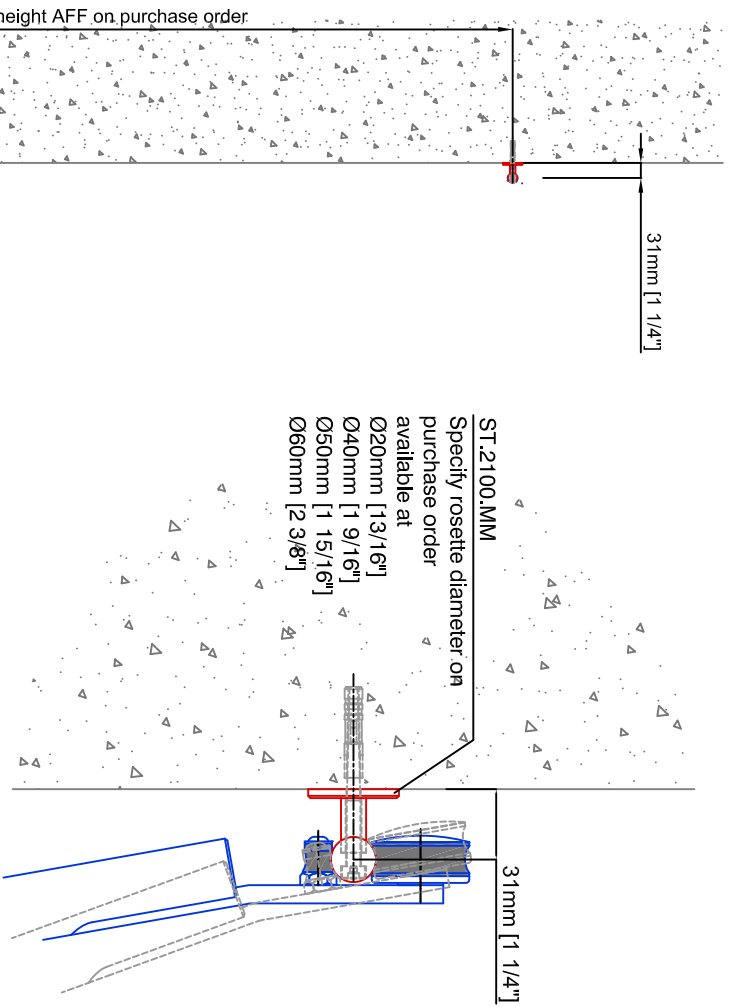

Technical drawings are subject to change without notice.
All millimeter dimensions are exact and supersede inch conversions.
Ladder height at or above 3000mm [118 1/8"]
require safety side rails SL.6052.KL

Copyright MWE NA Inc., all rights reserved. Reproduction or other use
of these designs without written consent from MWE NA Inc. is prohibited.
All ladder systems require reinforced walls, cabinets, or shelving.

Sliding Ladder SL.6002.KL

Date Prepared: October 2018

Prepared By: CDA | JRT