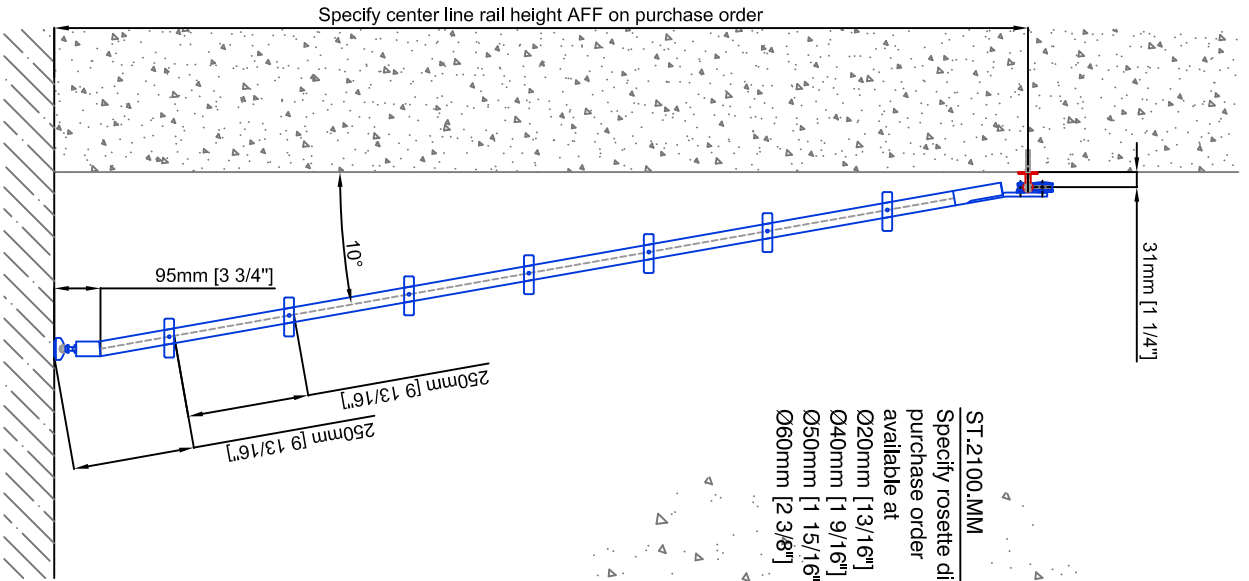

Technical drawings are subject to change without notice.
 All millimeter dimensions are exact and supersede inch conversions.
Ladder height at or above 3000mm [118 1/8"]
 require safety side rails SL.6052.KL