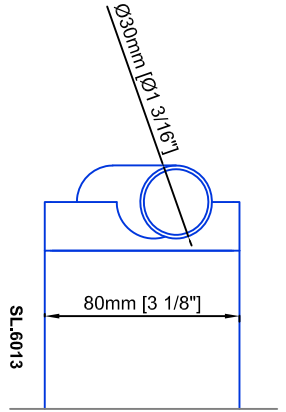

Technical drawings are subject to change without notice.
 All millimeter dimensions are exact and supersede inch conversions.
Ladder height at or above 3000mm [118 1/8"]
 require safety side rails SL.6052.KL