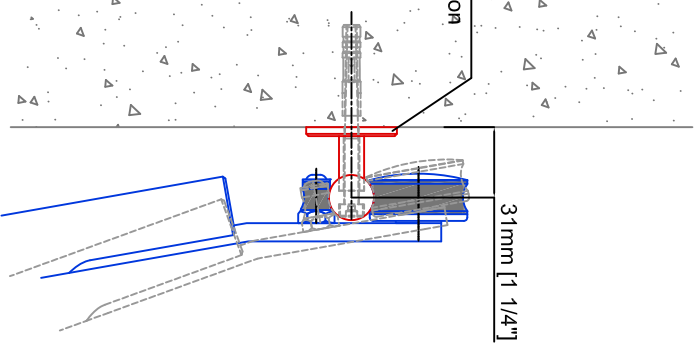

Technical drawings are subject to change without notice.
 All millimeter dimensions are exact and supersede inch conversions.
Ladder height at or above 3000mm [118 1/8"]
 require safety side rails SL.6052.KL