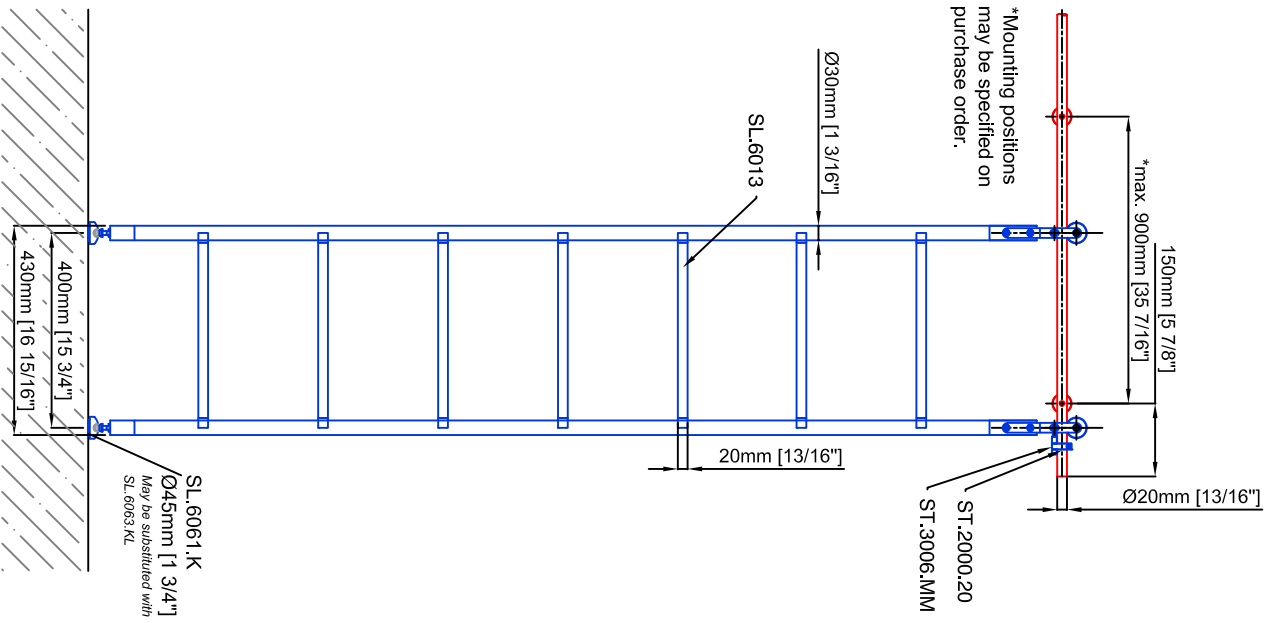

Technical drawings are subject to change without notice.
 All millimeter dimensions are exact and supersede inch conversions.
Ladder height at or above 3000mm [118 1/8"]
 require safety side rails SL.6052.KL