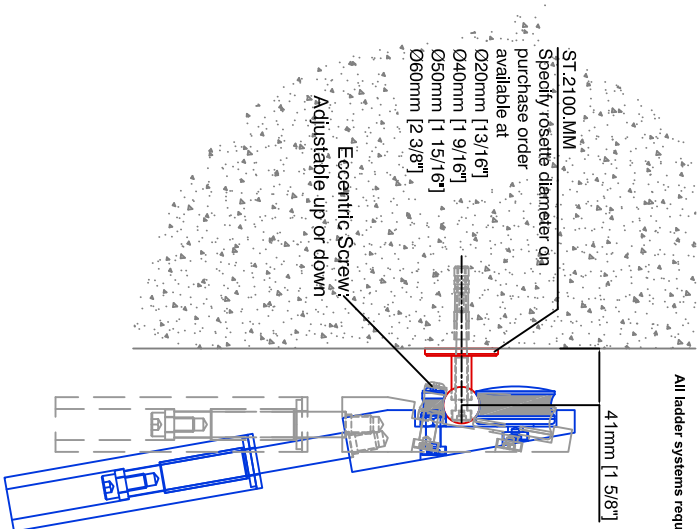

Technical drawings are subject to change without notice.
All millimeter dimensions are exact and supersede inch conversions.

Ladder height at or above 3000mm [118 1/8"]
require safety side rails SL.6052.AK