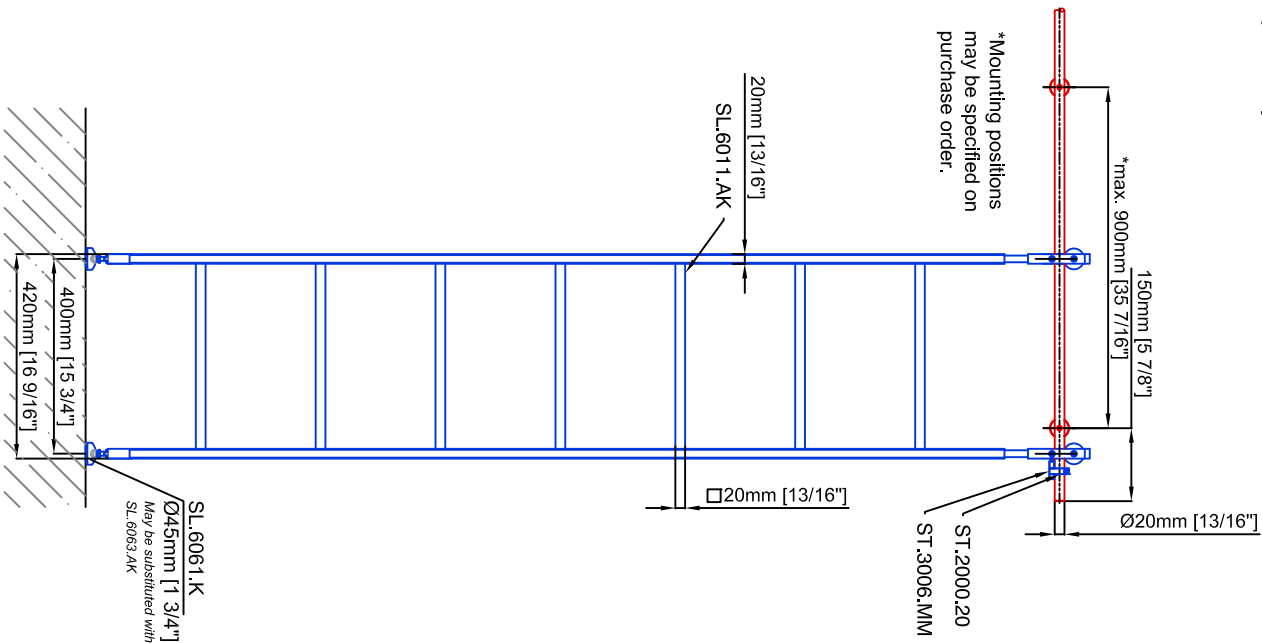

Technical drawings are subject to change without notice.
All millimeter dimensions are exact and supersede inch conversions.

Ladder height at or above 3000mm [118 1/8"]
require safety side rails SL.6052.AK