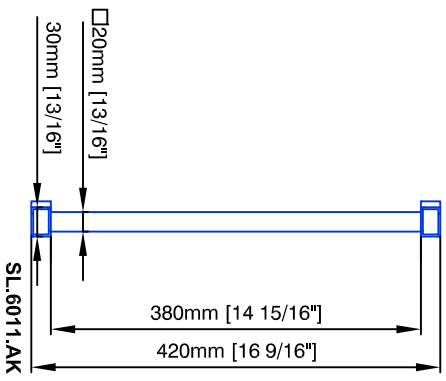

Technical drawings are subject to change without notice.
All millimeter dimensions are exact and supersede inch conversions.

Ladder height at or above 3000mm [118 1/8"]
require safety side rails SL.6052.AK