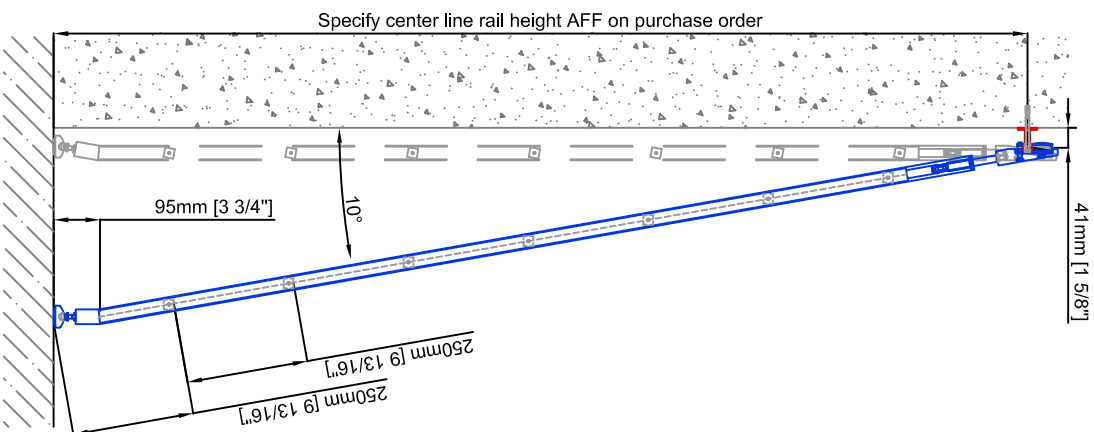

Technical drawings are subject to change without notice.
All millimeter dimensions are exact and supersede inch conversions.

Ladder height at or above 3000mm [118 1/8"]
require safety side rails SL.6052.AK