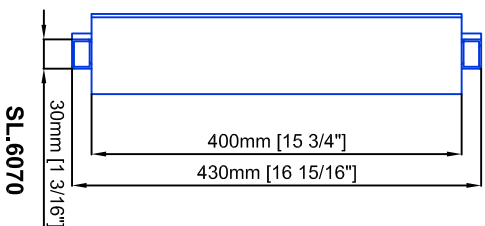

Technical drawings are subject to change without notice.
All millimeter dimensions are exact and supersede inch conversions.

Ladder height at or above 3000mm [118 1/8"]
require safety side rails SL.6052.AK