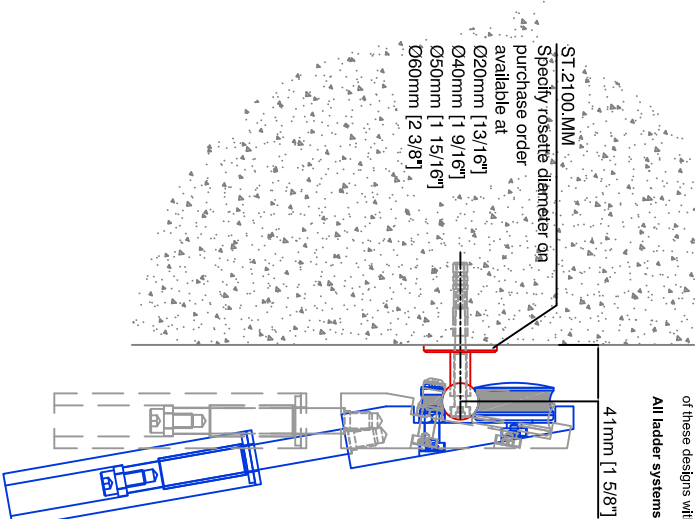

Technical drawings are subject to change without notice.
All millimeter dimensions are exact and supersede inch conversions.

Ladder height at or above 3000mm [118 1/8"]
require safety side rails SL.6052.AK