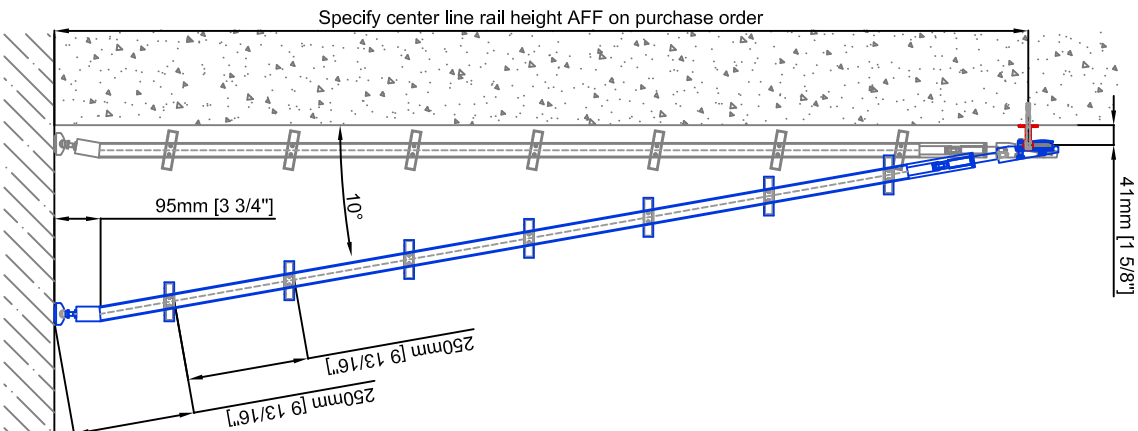

Technical drawings are subject to change without notice.
All millimeter dimensions are exact and supersede inch conversions.

Ladder height at or above 3000mm [118 1/8"]
require safety side rails SL.6052.AK