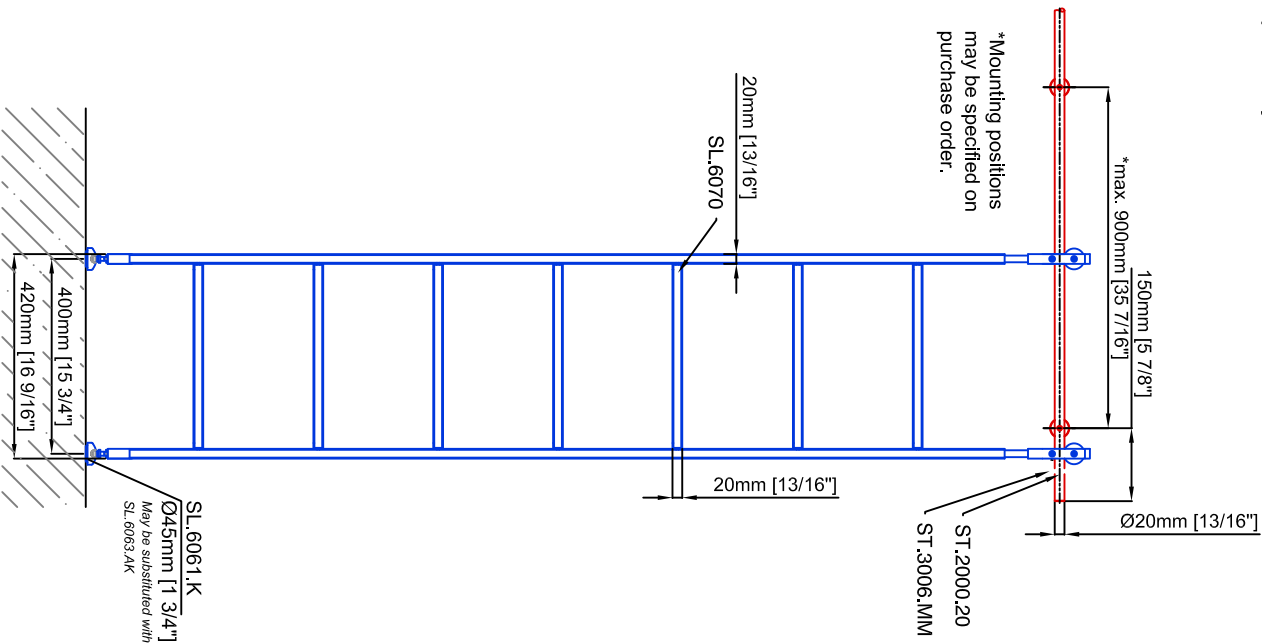

Technical drawings are subject to change without notice.
All millimeter dimensions are exact and supersede inch conversions.

Ladder height at or above 3000mm [118 1/8"]
require safety side rails SL.6052.AK