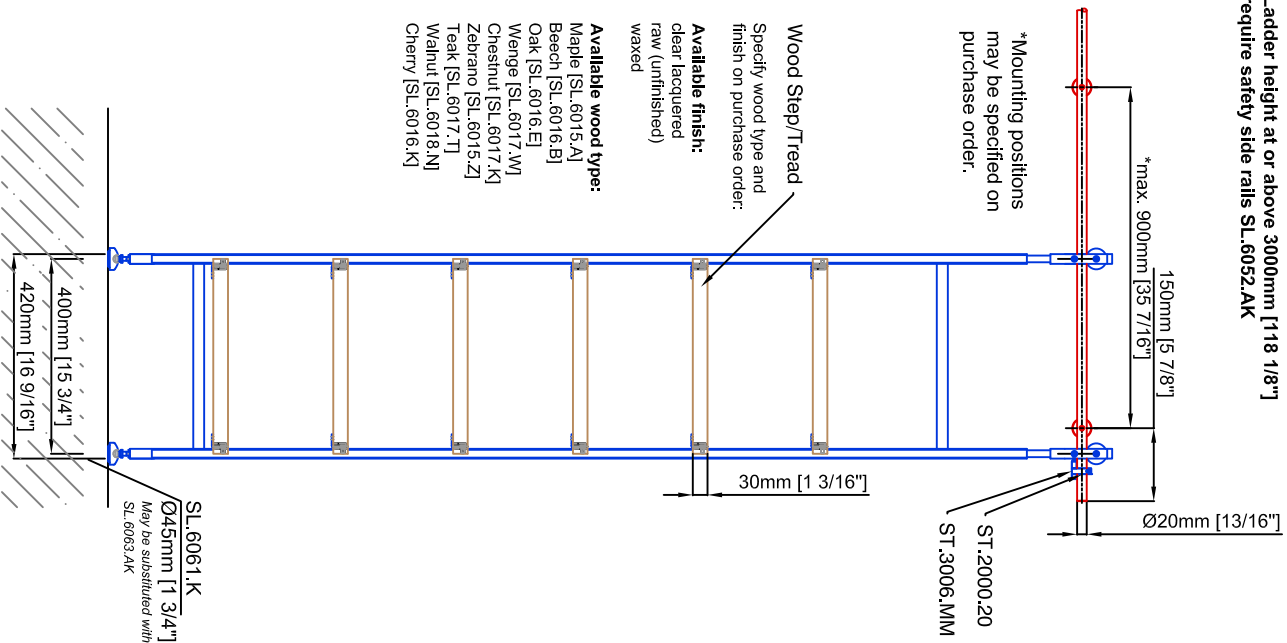

Technical drawings are subject to change without notice.
All millimeter dimensions are exact and supersede inch conversions.

Ladder height at or above 3000mm [118 1/8"]
require safety side rails SL.6052.AK