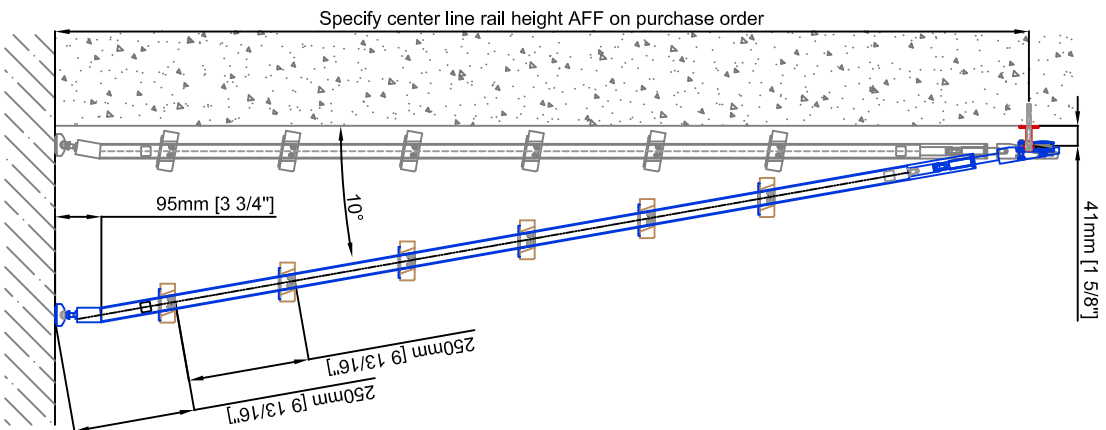

Technical drawings are subject to change without notice.
All millimeter dimensions are exact and supersede inch conversions.

Ladder height at or above 3000mm [118 1/8"]
require safety side rails SL.6052.AK