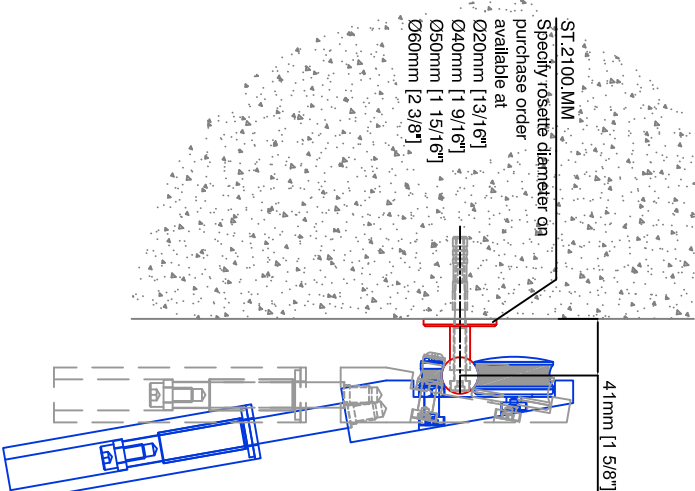

Technical drawings are subject to change without notice.
All millimeter dimensions are exact and supersede inch conversions.

Ladder height at or above 3000mm [118 1/8"]
require safety side rails SL.6052.AK