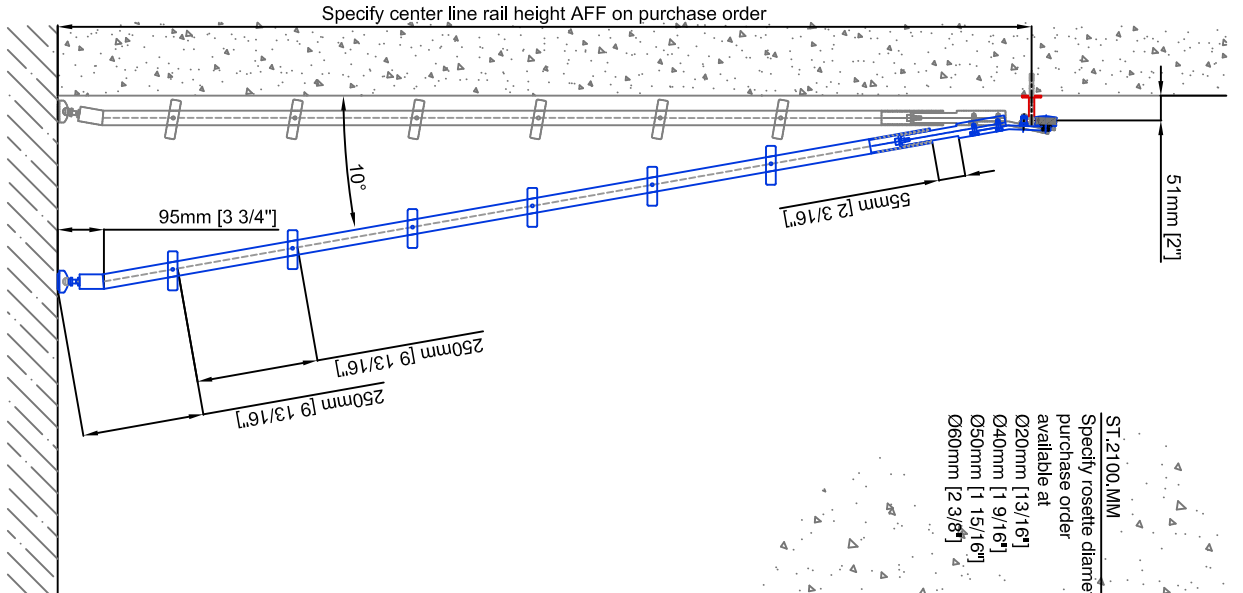

Technical drawings are subject to change without notice.
 All millimeter dimensions are exact and supersede inch conversions.
Ladder height at or above 3000mm [118 1/8"]
 require safety side rails SL.6052.KL