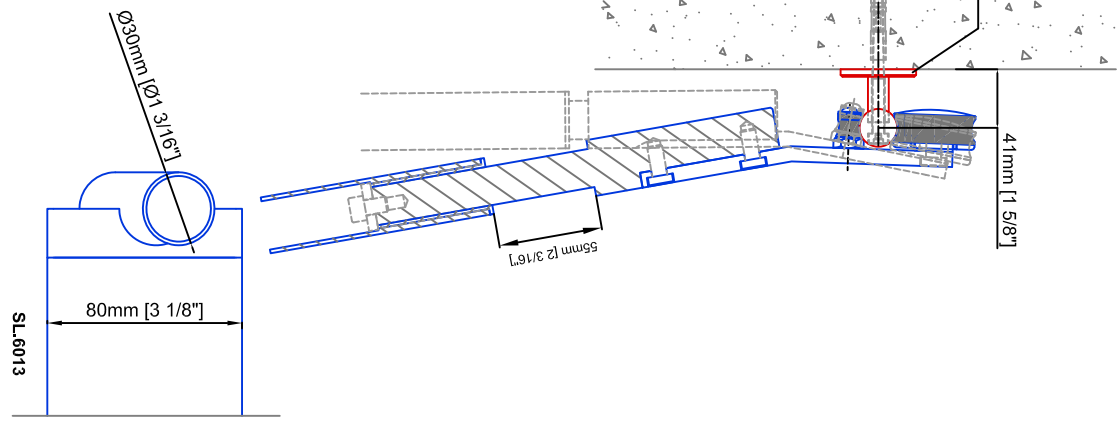

Technical drawings are subject to change without notice.
 All millimeter dimensions are exact and supersede inch conversions.
Ladder height at or above 3000mm [118 1/8"]
 require safety side rails SL.6052.KL