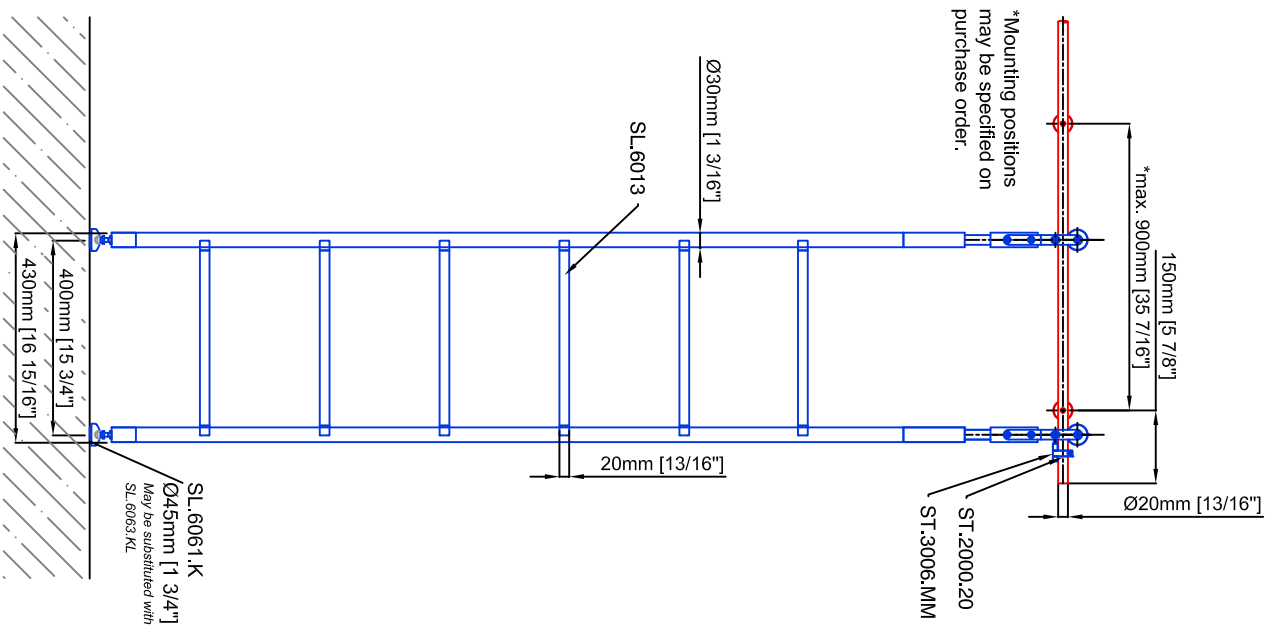

Technical drawings are subject to change without notice.
 All millimeter dimensions are exact and supersede inch conversions.
Ladder height at or above 3000mm [118 1/8"]
 require safety side rails SL.6052.KL