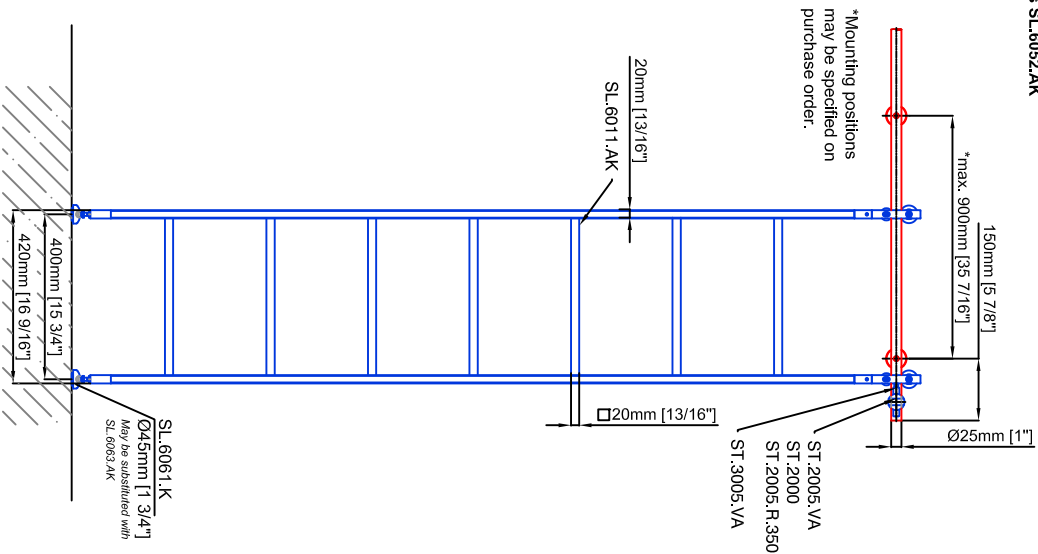

Technical drawings are subject to change without notice.
All millimeter dimensions are exact and supersede inch conversions.

Ladder height at or above 3000mm [118 1/8"]
require safety slide rails SL.6052.AK

Example:
- Curved rail
- Rail radius on request

Specify center line rail height AFF on purchase order

Copyright MWE NA Inc. all rights reserved. Reproduction or other use of these designs without written consent from MWE NA Inc is prohibited.
All ladder systems require reinforced walls, cabinets, or shelving.