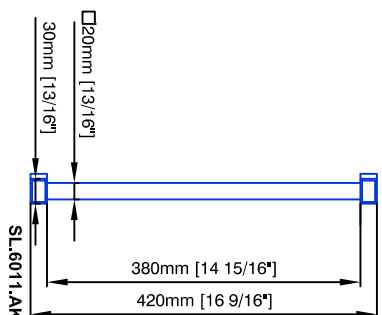

Technical drawings are subject to change without notice.
All millimeter dimensions are exact and supersede inch conversions.

Ladder height at or above 3000mm [118 1/8"]
require safety slide rails SL.6052.AK

Example:
- Curved rail
- Rail radius on request

Specify center line rail height AFF on purchase order

Copyright MWE NA Inc. all rights reserved. Reproduction or other use of these designs without written consent from MWE NA Inc is prohibited.
All ladder systems require reinforced walls, cabinets, or shelving.