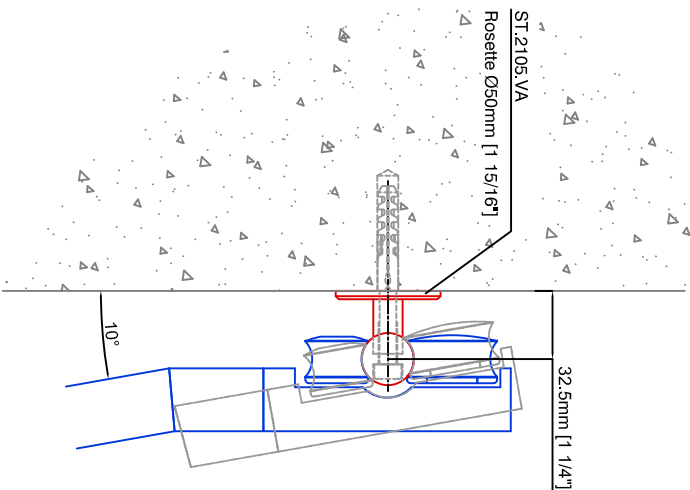

Technical drawings are subject to change without notice.
All millimeter dimensions are exact and supersede inch conversions.

Ladder height at or above 3000mm [118 1/8"]
require safety slide rails SL.6052.AK

Example:
- Curved rail
- Rail radius on request

Specify center line rail height AFF on purchase order

Copyright MWE NA Inc. all rights reserved. Reproduction or other use of these designs without written consent from MWE NA Inc is prohibited.
All ladder systems require reinforced walls, cabinets, or shelving.