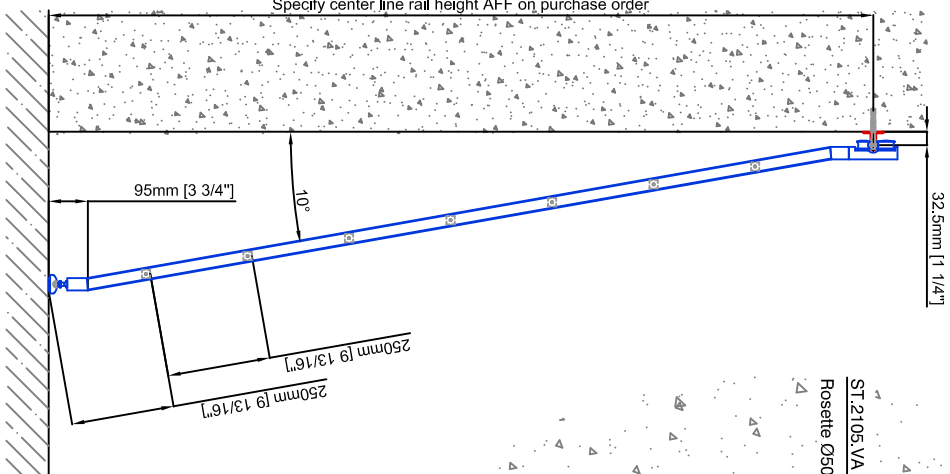

Specify center line rail height AFF on purchase order