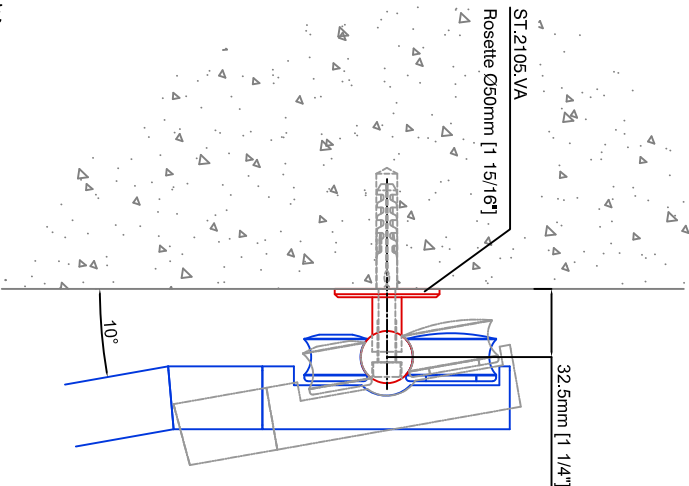

Technical drawings are subject to change without notice.
All millimeter dimensions are exact and supersede inch conversions.

Ladder height at or above 3000mm [118 1/8"]
require safety side rails SL.6052.AK

Example:
- Curved rail
- Rail radius on request

Specify center line rail height AFF on purchase order

Copyright MWE NA Inc. all rights reserved. Reproduction or other use of these designs without written consent from MWE NA Inc is prohibited.
All ladder systems require reinforced walls, cabinets, or shelving.