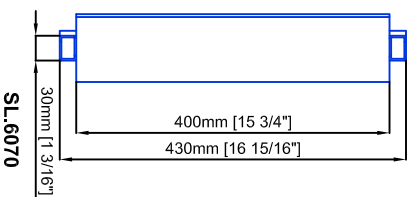

Specify center line rail height AFF on purchase order