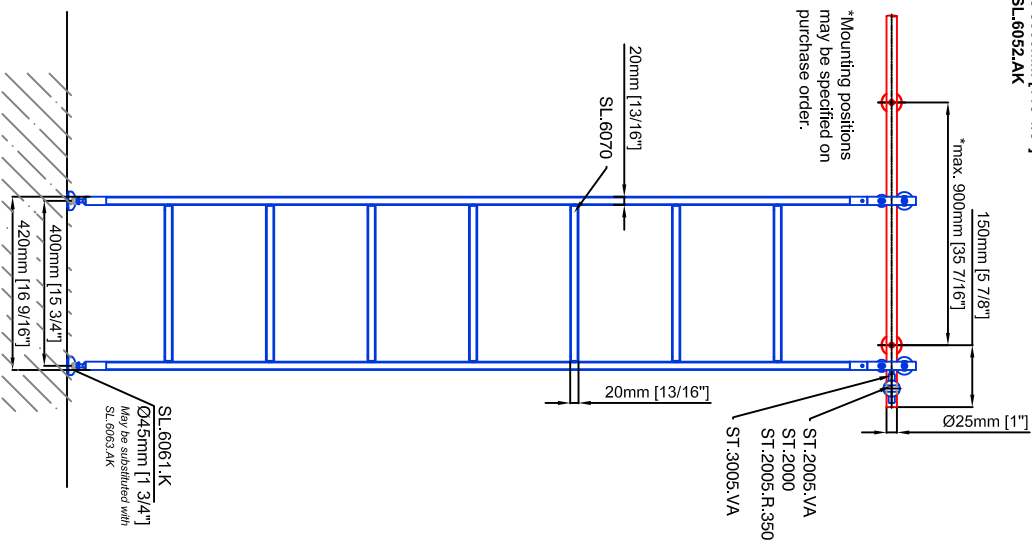

Technical drawings are subject to change without notice.
All millimeter dimensions are exact and supersede inch conversions.

Ladder height at or above 3000mm [118 1/8"]
require safety side rails SL.6052.AK

Example:
- Curved rail
- Rail radius on request

Specify center line rail height AFF on purchase order

Copyright MWE NA Inc. all rights reserved. Reproduction or other use of these designs without written consent from MWE NA Inc is prohibited.
All ladder systems require reinforced walls, cabinets, or shelving.