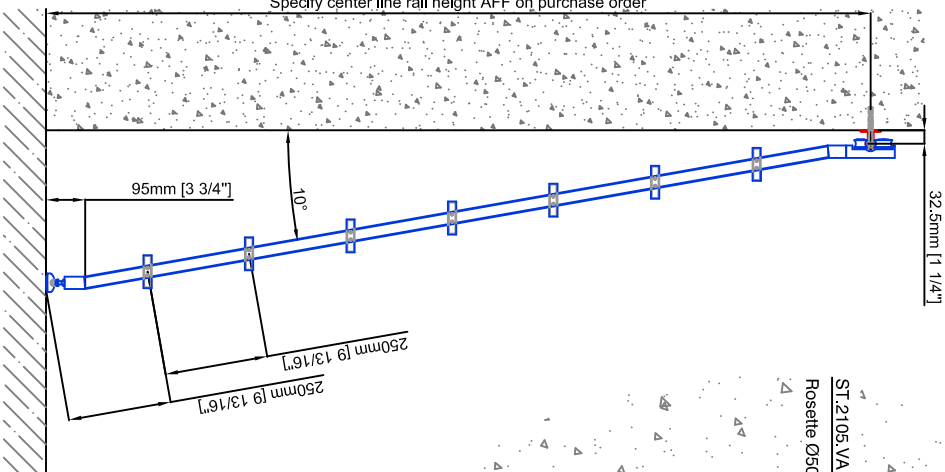

Specify center line rail height AFF on purchase order