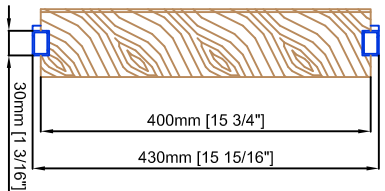

Specify center line rail height AFF on purchase order