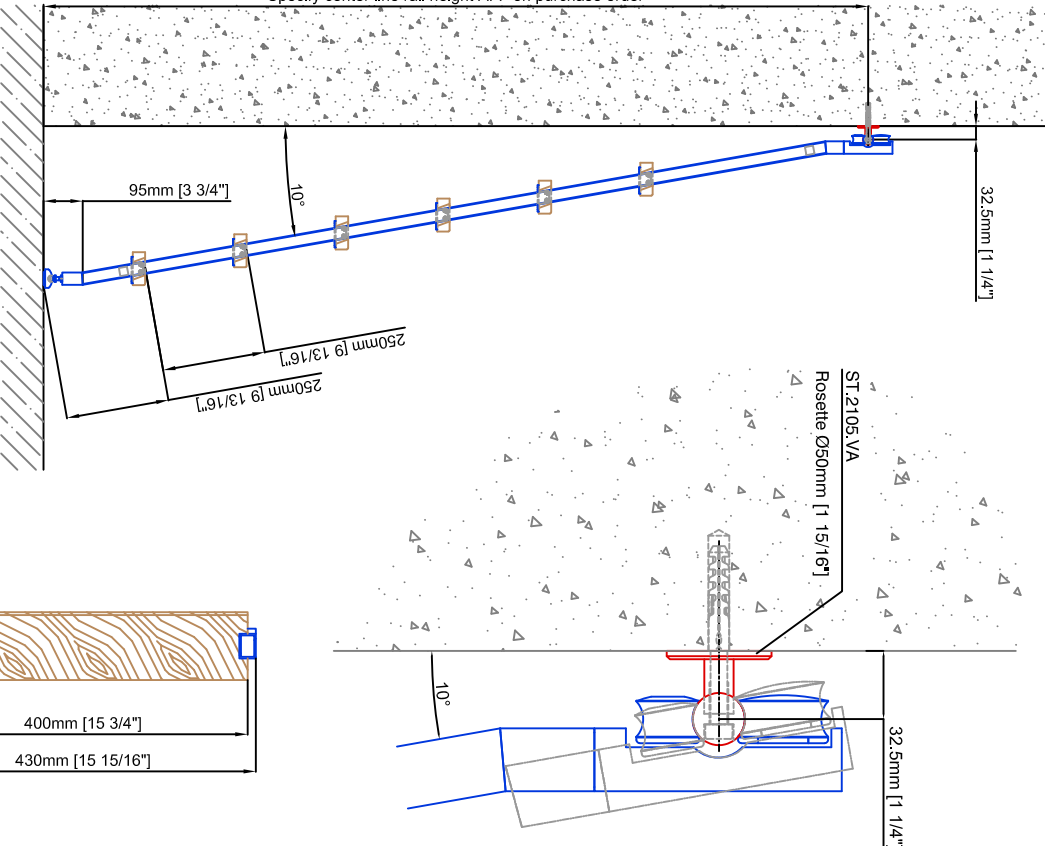

Specify center line rail height AFF on purchase order