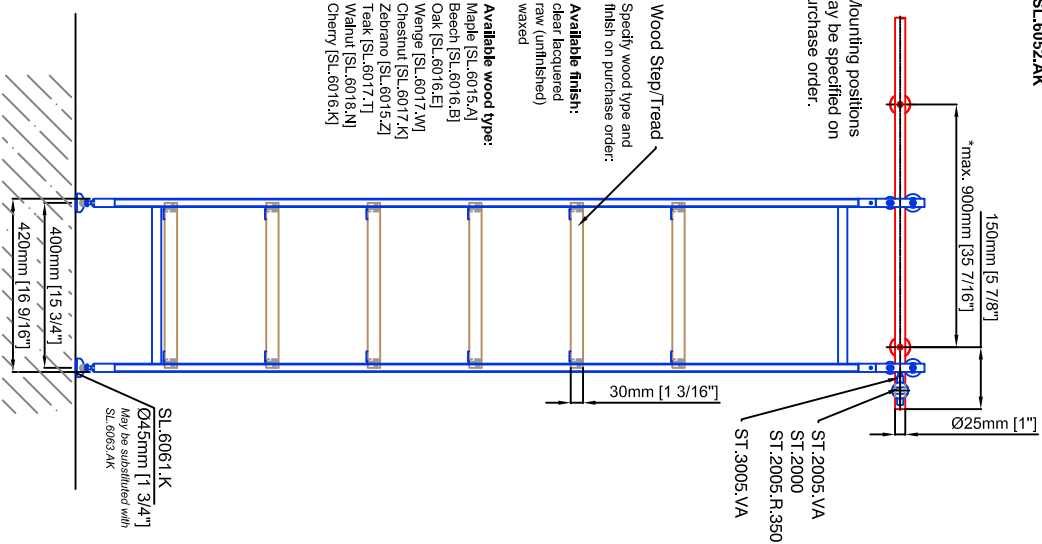

Technical drawings are subject to change without notice.
All millimeter dimensions are exact and supersede inch conversions.

Ladder height at or above 3000mm [118 1/8"]
require safety side rails SL.6052.AK

*Mounting positions
may be specified on
purchase order.

Example:
- Curved rail
- Rail radius on request